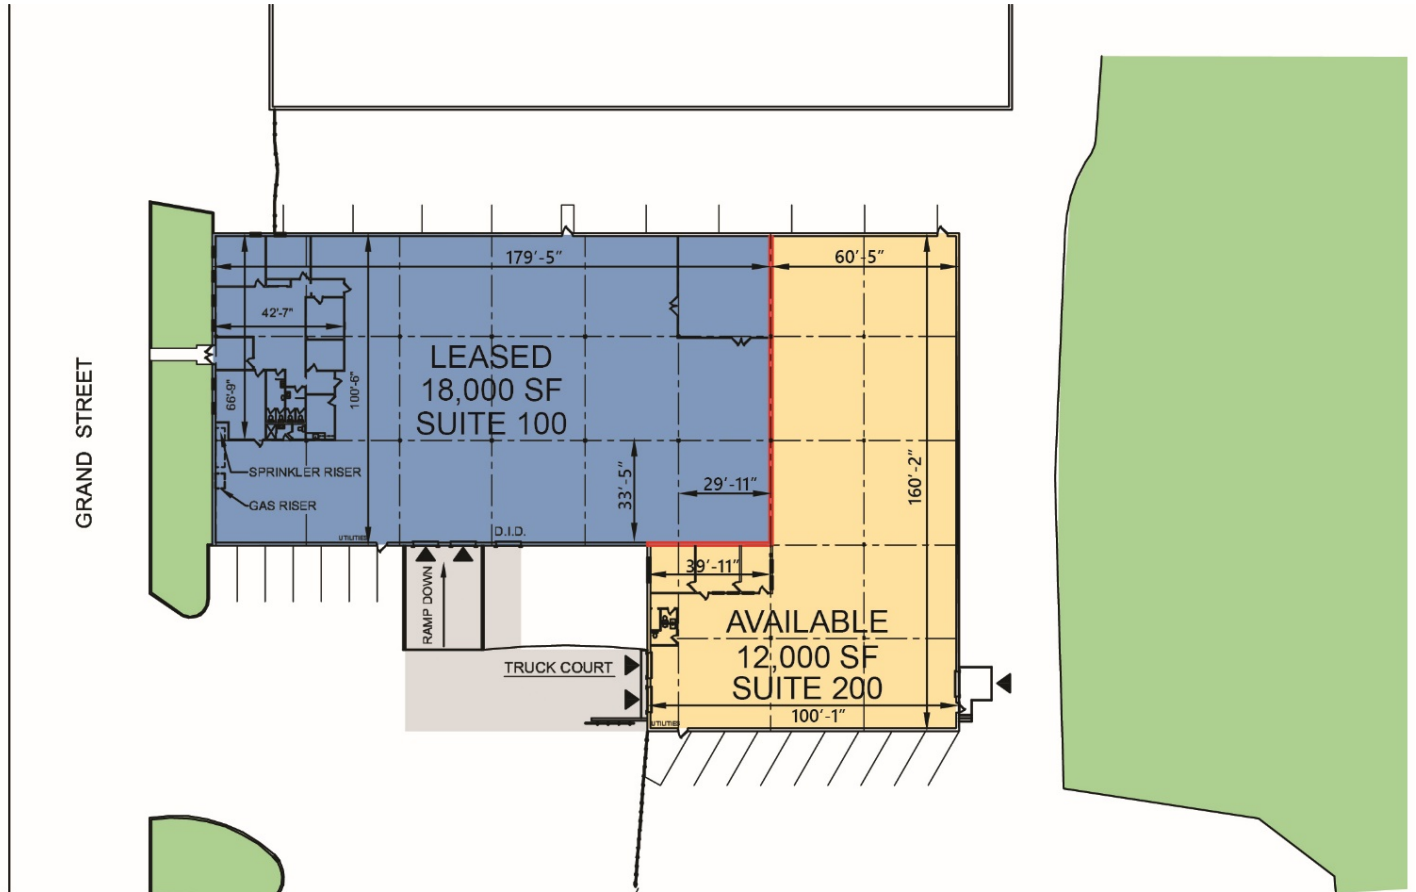

12,000 SF

Industrial Space For Lease

www.pldmeadowlands.com

LEGEND

- LAND
- AVAILABLE
- LEASED
- DOCK DOOR

JLL
Chris Hile
chris.hile@am.jll.com
ph +1 201 528 4416
cell +1 201 304 3427
One Meadowlands Plaza
Suite 804
East Rutherford, NJ 07073 USA