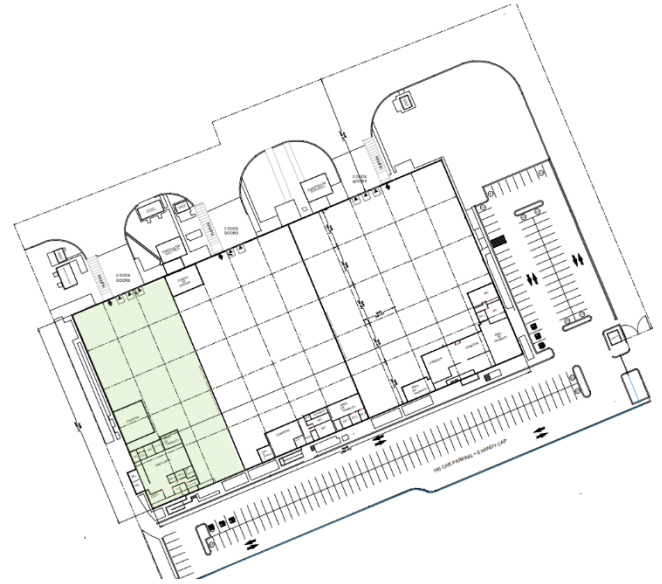

31,174 SF

Industrial Space For Lease

Prologis Park CIC Industrial Center 14 A

CBRE

CBRE
Andrés Sandoval
Executive Vice President
andres.sandoval@cbre.com
ph +1 915 241 2139

Prologis
Kathya Hernandez
Leasing Manager
khernandez@prologis.com
ph +52 656 295 3101