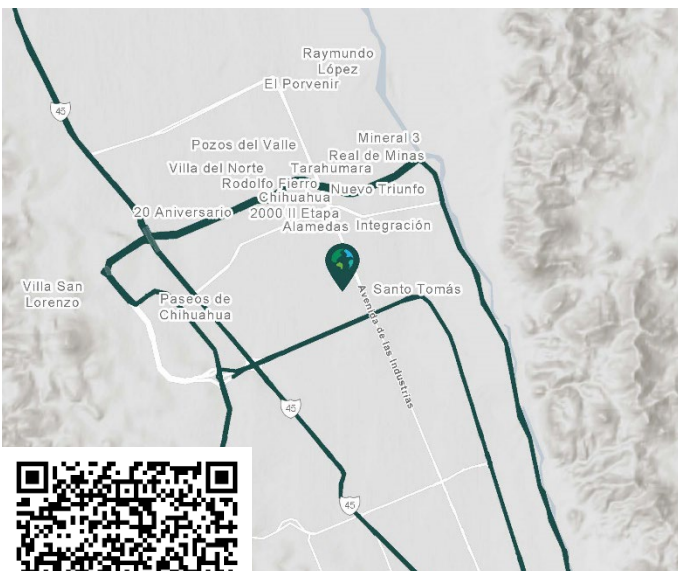

31,174 SF

Industrial Space For Lease

Prologis Park CIC Industrial Center 14 A

Alejandro Dumas 11321, Complejo Industrial Chihuahua
Chihuahua, Chih. 31136 Mexico

LOCATION

- Approximately 15 miles from the Chihuahua International Airport
- Located in the Complejo Industrial Chihuahua.
- Approximately 12 miles from the highway.

FACILITY

- Clear height: 26'
- Bay spacing: 25' x 54'
- Dock doors: 3
- Drive-in-doors: 1
- Construction type: concrete block
- Floor thickness: 6"
- Roof type: KR-18
- Fire suppression system: ESFR
- Substation capacity 2,000 KVA's
- Office area: 6,616.24 SF
- A/C evaporative coolers
- Offices type lighting: Fluorescent
- Warehouse type lighting: LED

ADVANTAGES AND AMENITIES

- 24/7 Security.
- Strategic location for business.
- Accessibility and parking.

Your single-source service for efficient move-in and operations: prologisessentials.com