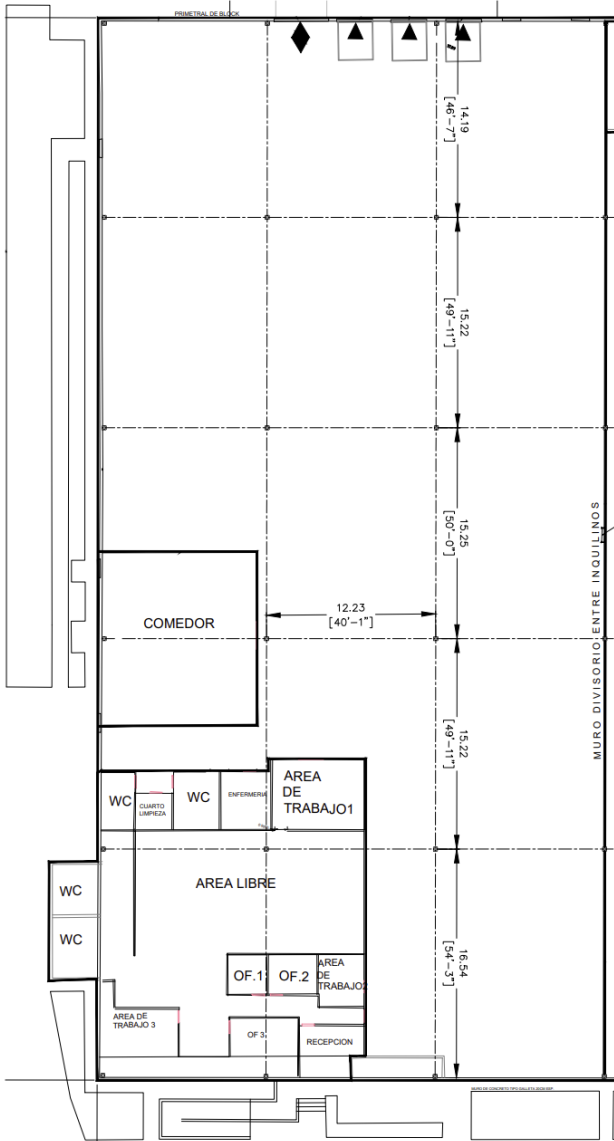

31,174 SF

Industrial Space For Lease

Prologis Park CIC Industrial Center 14 A

CBRE

CBRE
Andrés Sandoval
Executive Vice President
andres.sandoval@cbre.com
ph +1 915 241 2139

Prologis
Kathya Hernandez
Leasing Manager
khernandez@prologis.com
ph +52 656 295 3101