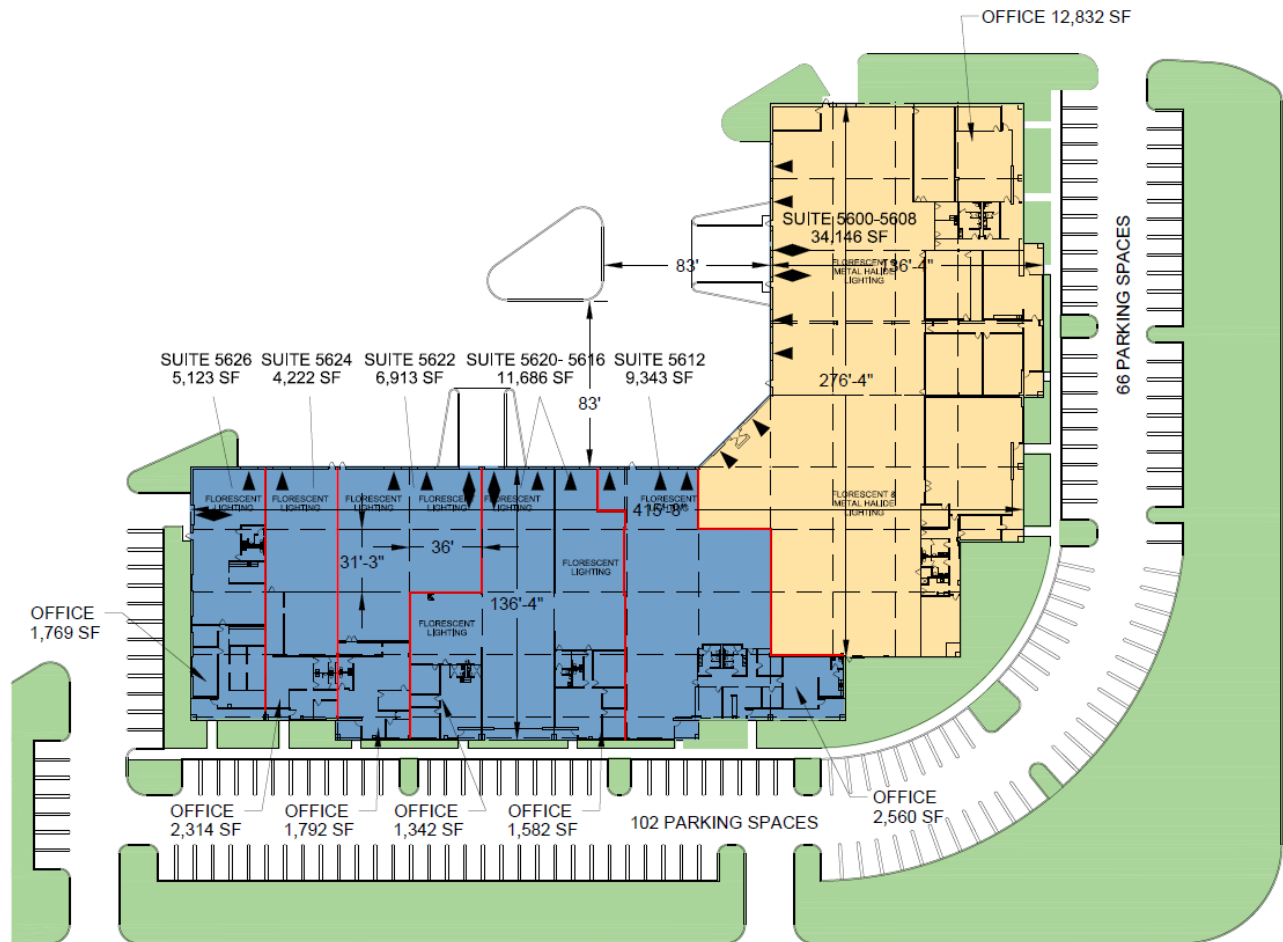

# 15,030 -34,146 SF

### FACILITY

- 34,146 square feet available
- 12,832 square feet of classroom and office
- Fully conditioned
- Learning center with classrooms
- 6 dock doors
- 2 drive-in doors
- 18' clear height
- LED lighting
- Comcast and Verizon internet providers

# 15,030-34,146 SF

Industrial Space For Lease

**LEGEND:**

- ▲ DOCK POSITION
- ▲ DOCK POSITION W/LEVELER
- △ FUTURE DOCK POSITION
- ◆ DRIVE-IN DOOR
- LAND
- LEASED AREA
- AVAILABLE AREA

**Prologis**

**Brian Felton**