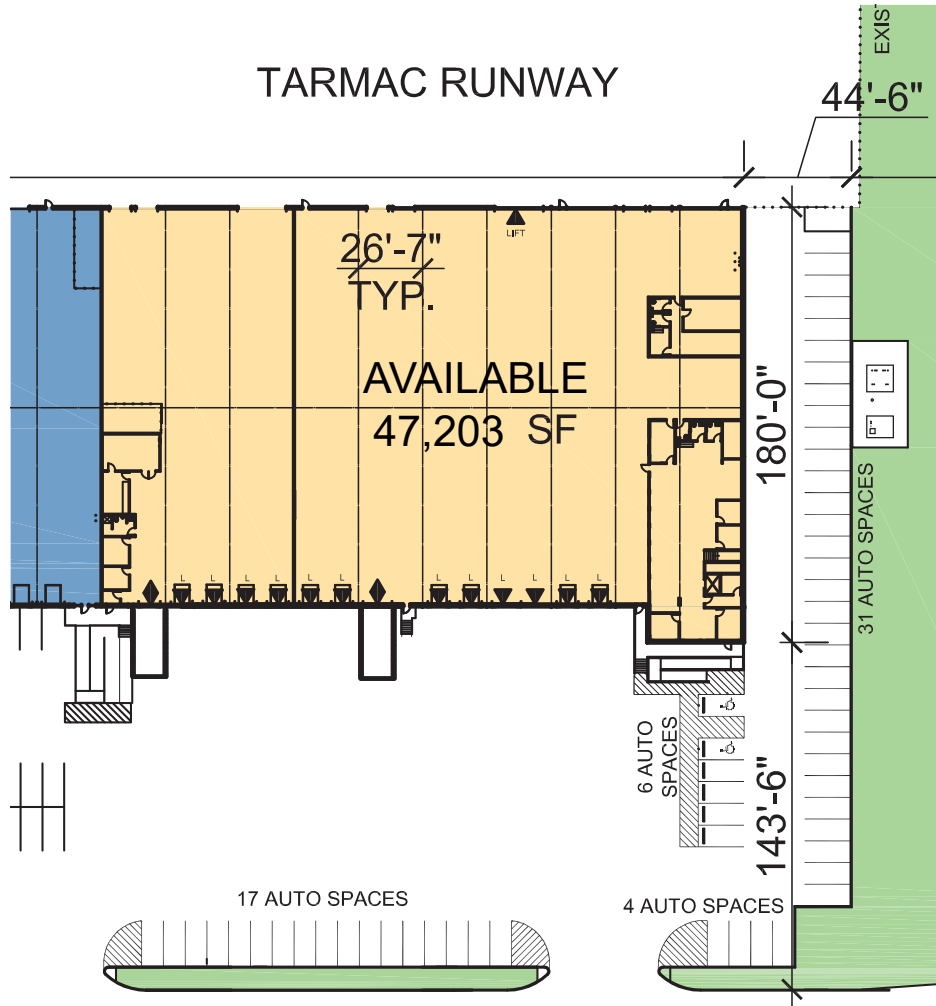

47,203 SF

Industrial Space For Lease

CBRE

CBRE
Glynn Mireles
Glynn.Mireles@cbre.com
ph +1 713 577 1696
cell +1 281 782 0465
2800 Post Oak Blvd, Suite 500
Houston, TX 77056 USA

CBRE
Michael Palmer
Michael.Palmer2@cbre.com
ph +1 713 881 0945
2800 Post Oak Blvd, Suite 500
Houston, TX 77056 USA

Prologis
Alicia Pillows
any@prologis.com
ph +1 713 613 6930
cell +1 713 409 1306
1296 North Post Oak Rd.
Houston, TX 77055 USA