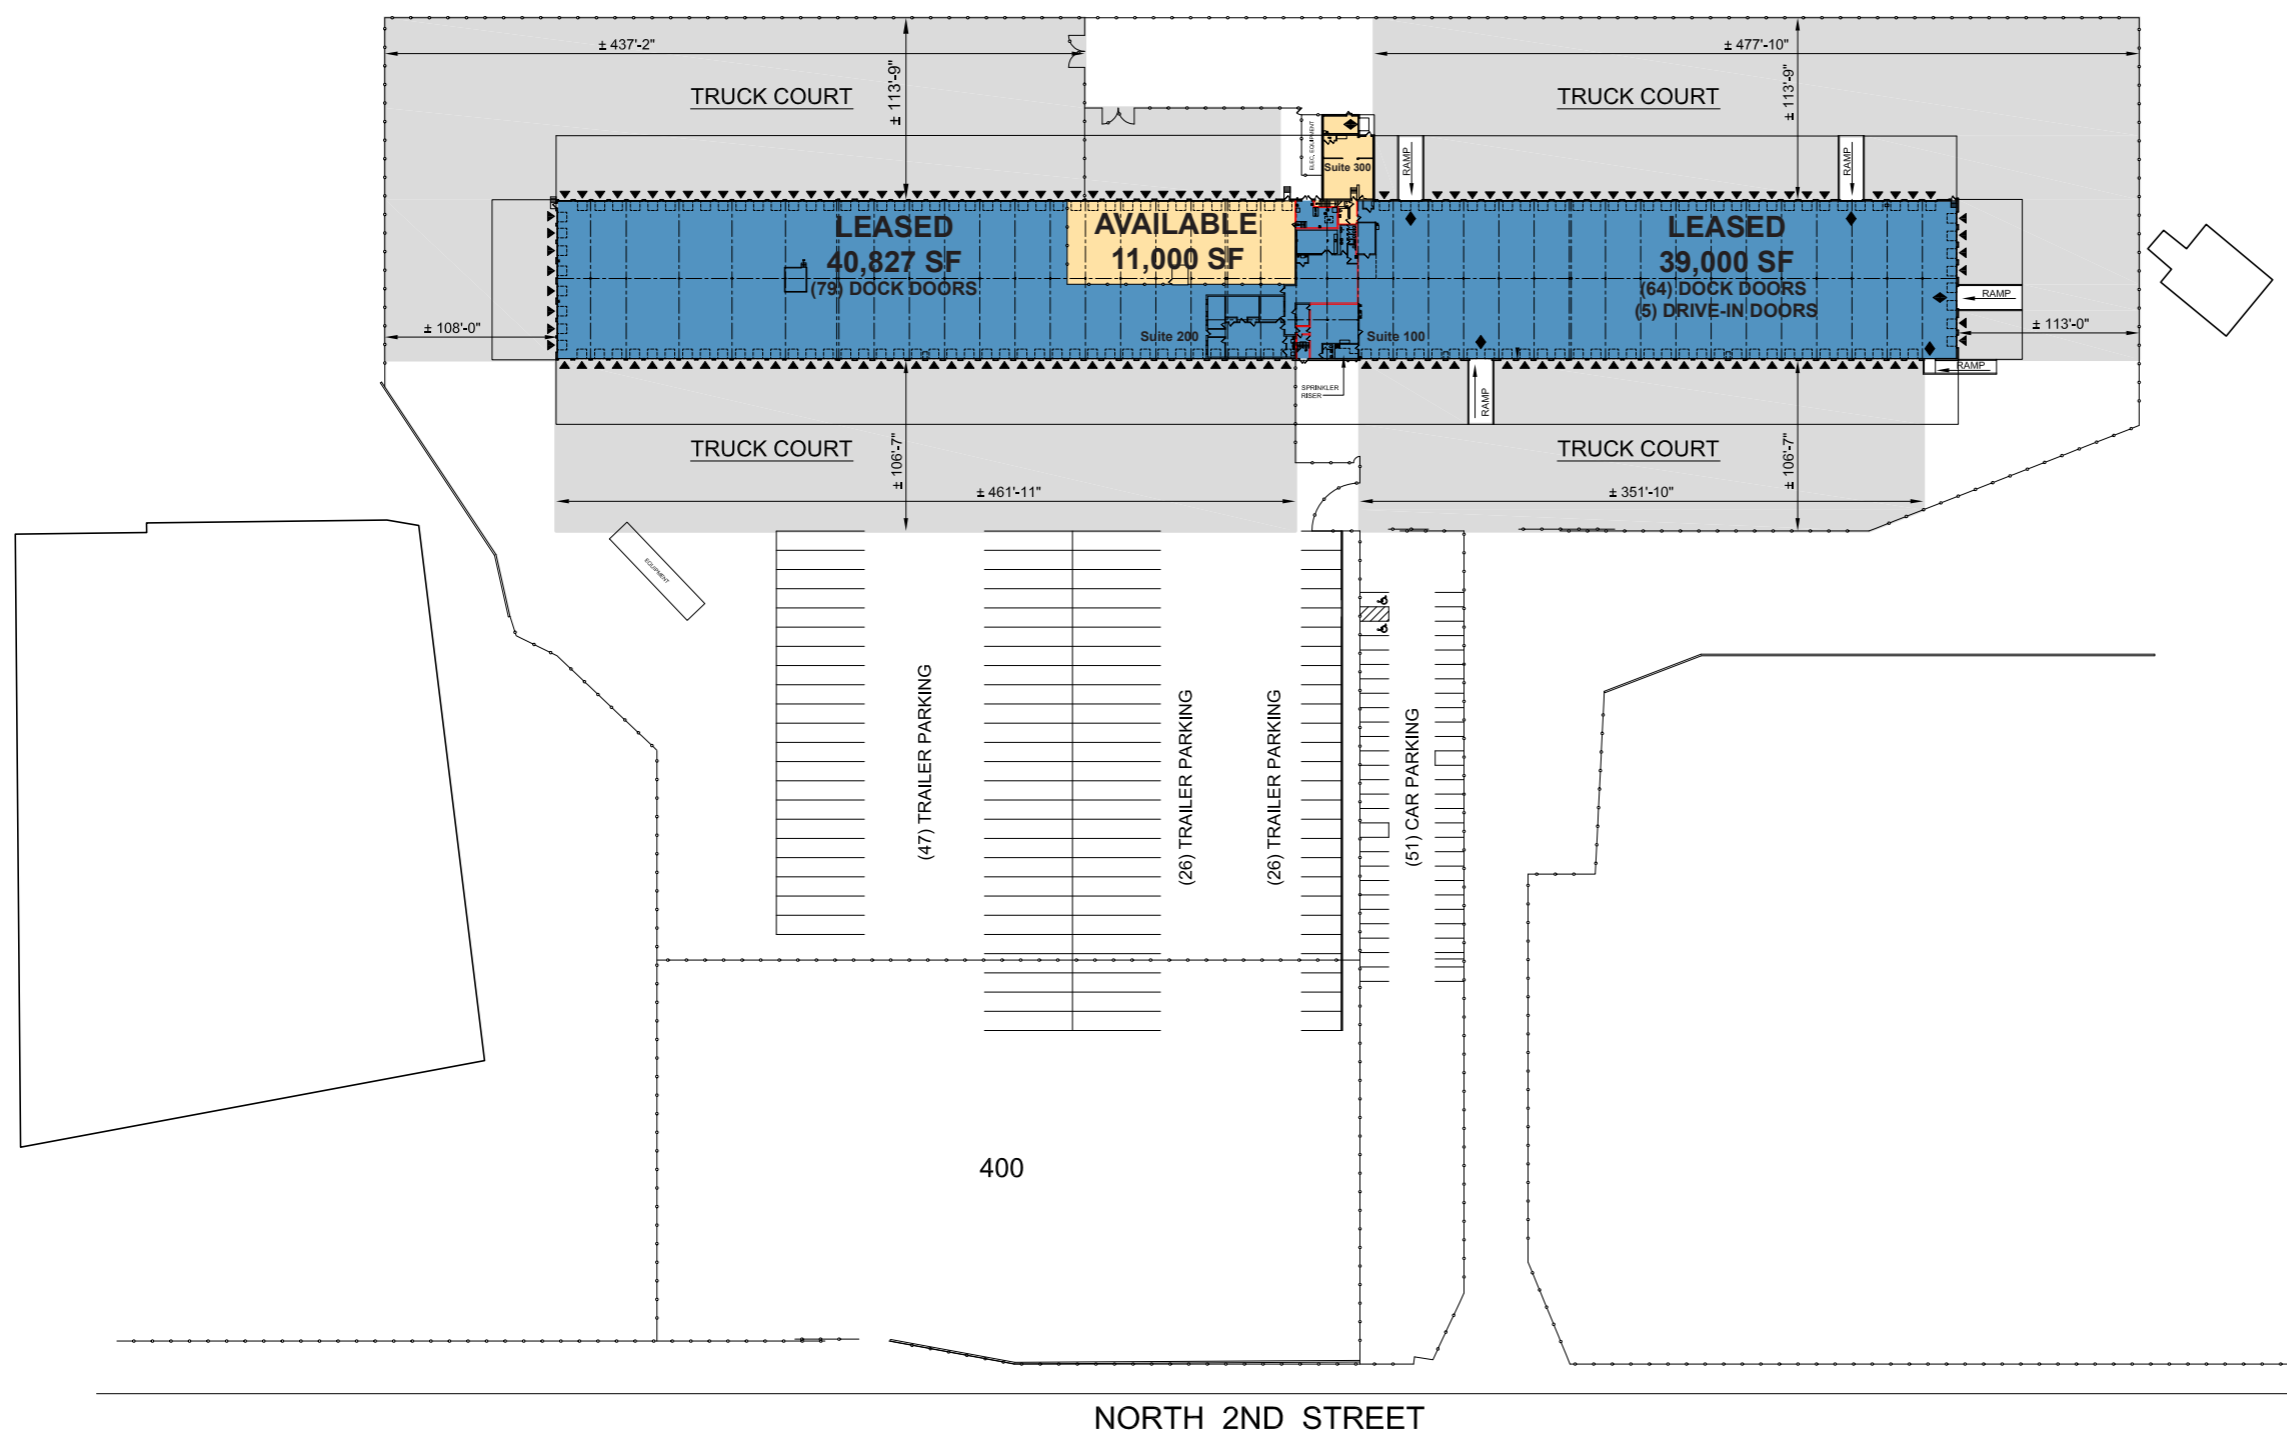

PROLOGIS

3820 N. 2ND STREET
PHILIDELPHIA, PA 19140

-  NORTH
-  LEASED
-  AVAILABLE
-  DOCK DOOR
-  DRIVE-IN DOOR