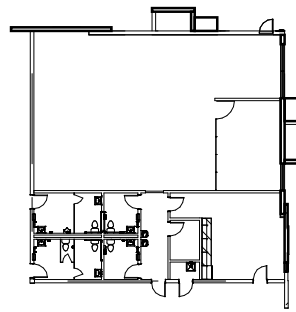

EAST OFFICE
3,108 SF