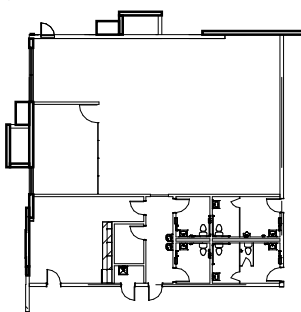

WEST OFFICE
3,108 SF