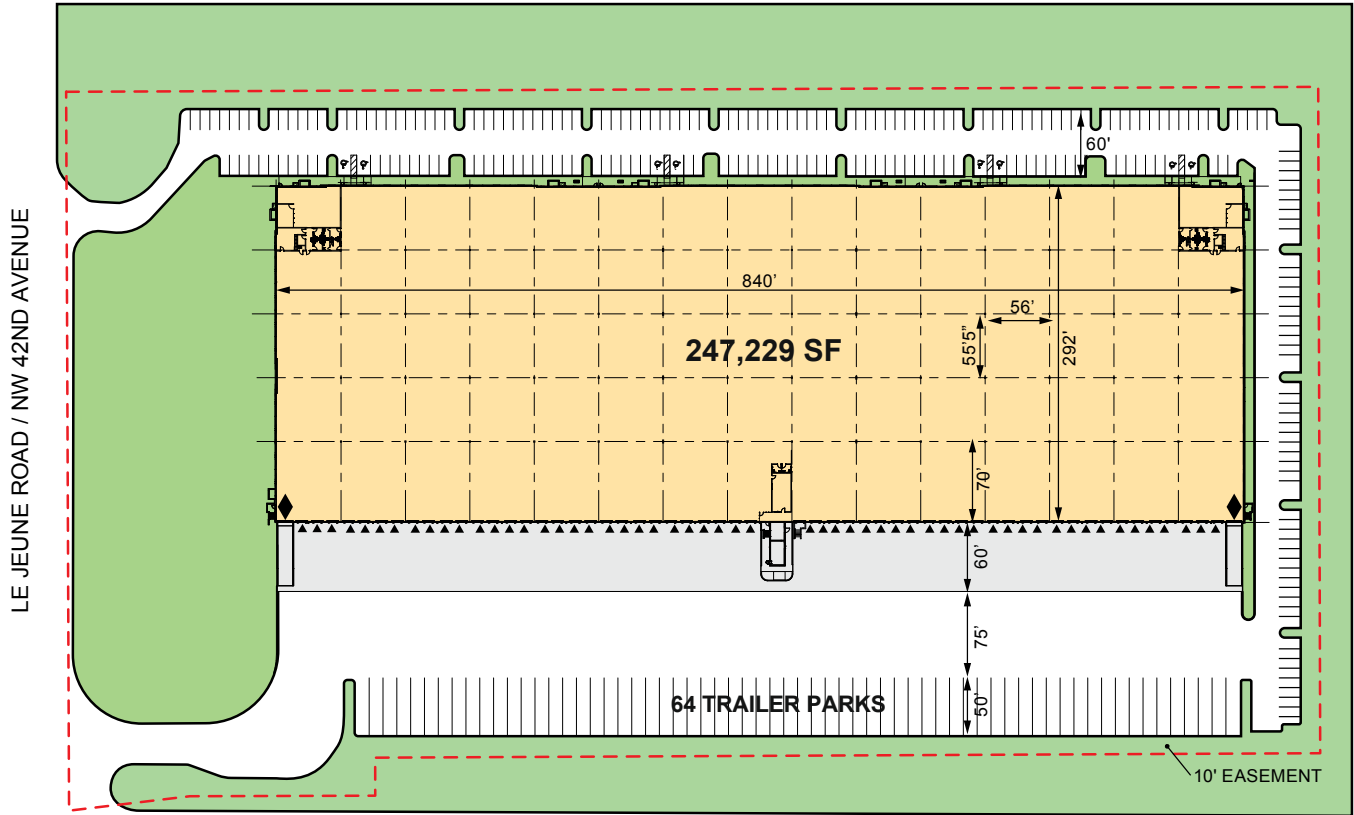

EAST OFFICE
3,108 SF

WAREHOUSE OFFICE
725 SF

150,000 SF to 247,230 SF

Industrial Space For Lease

Prologis Gratigny Industrial Park 15

WEST OFFICE
3,108 SF