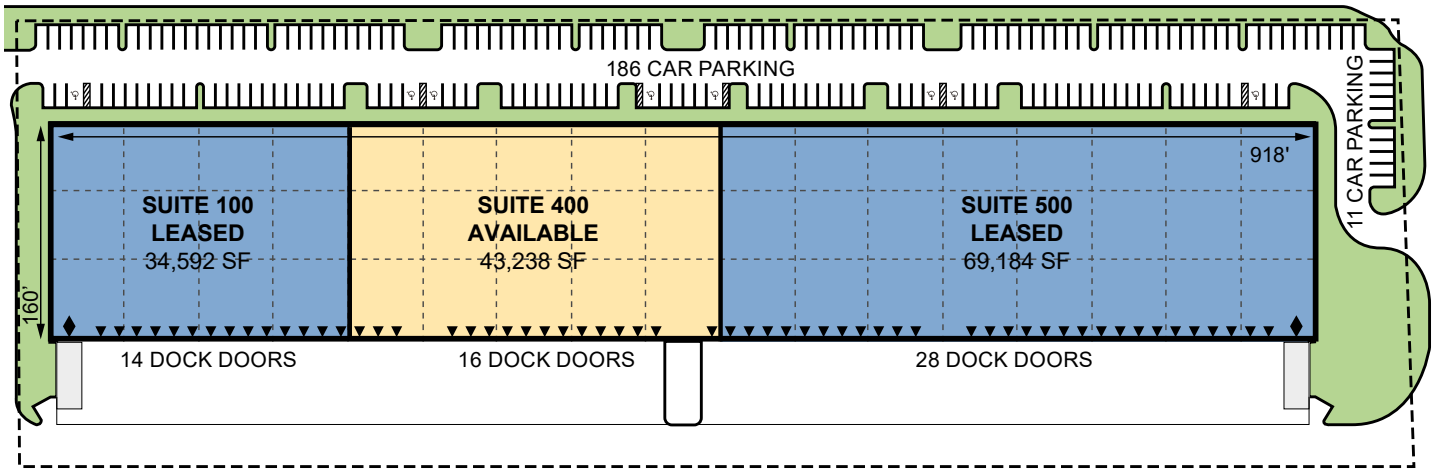

43,238 SF

Warehouse/Distribution Space For Lease

Prologis Miami International Tradeport 5

OVERALL SITE PLAN