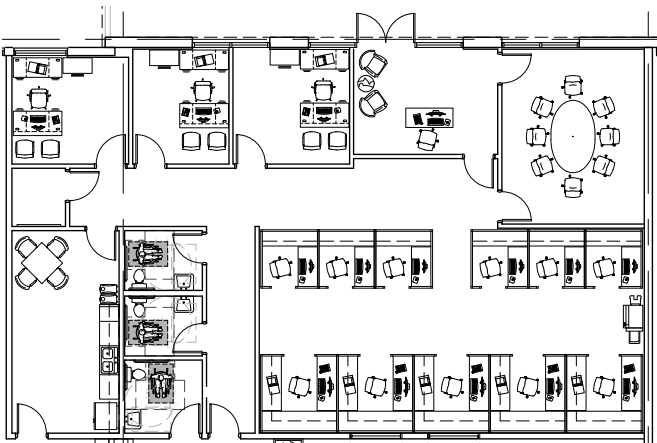

OFFICE SPACE - 2,686 SF