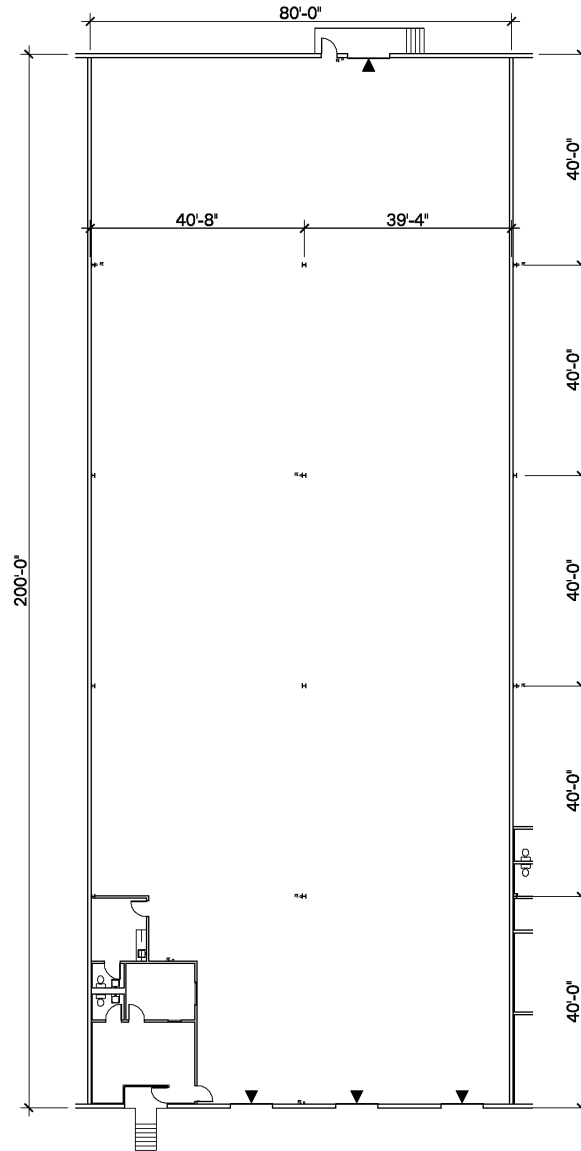

SEABOARD SYSTEM RAIL ROAD

Prologis Orlando Central Park

7313 Presidents Drive
Orlando, FL 32809 USA

OFFICE:	711 SF
WAREHOUSE:	15,289 SF
TOTAL:	16,000 SF

DOCK DOORS:	3
RAIL DOOR:	1