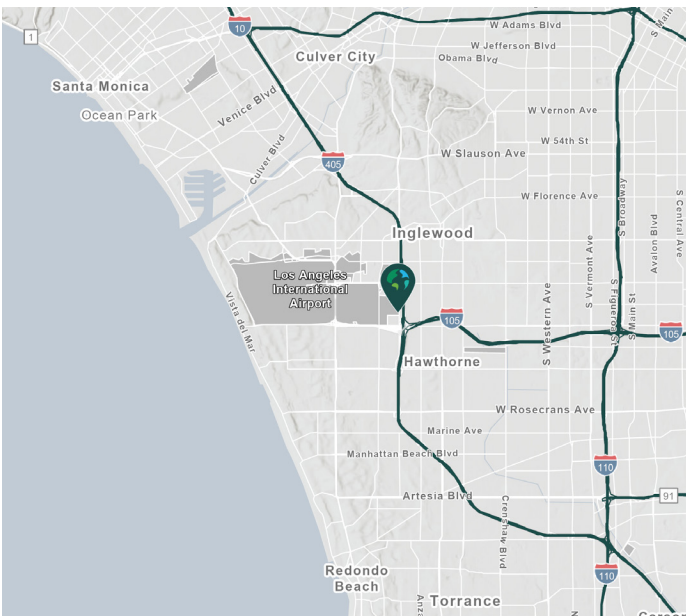

## Prologis LAX Gateway

11099 S. La Cienega Boulevard  
Los Angeles, CA 90045 USA

### LOCATION

- LAX adjacent with immediate access to 405/105 freeways
- Inside the U.S. Customs building
- Walking distance to Proud Bird/amenities/restaurants