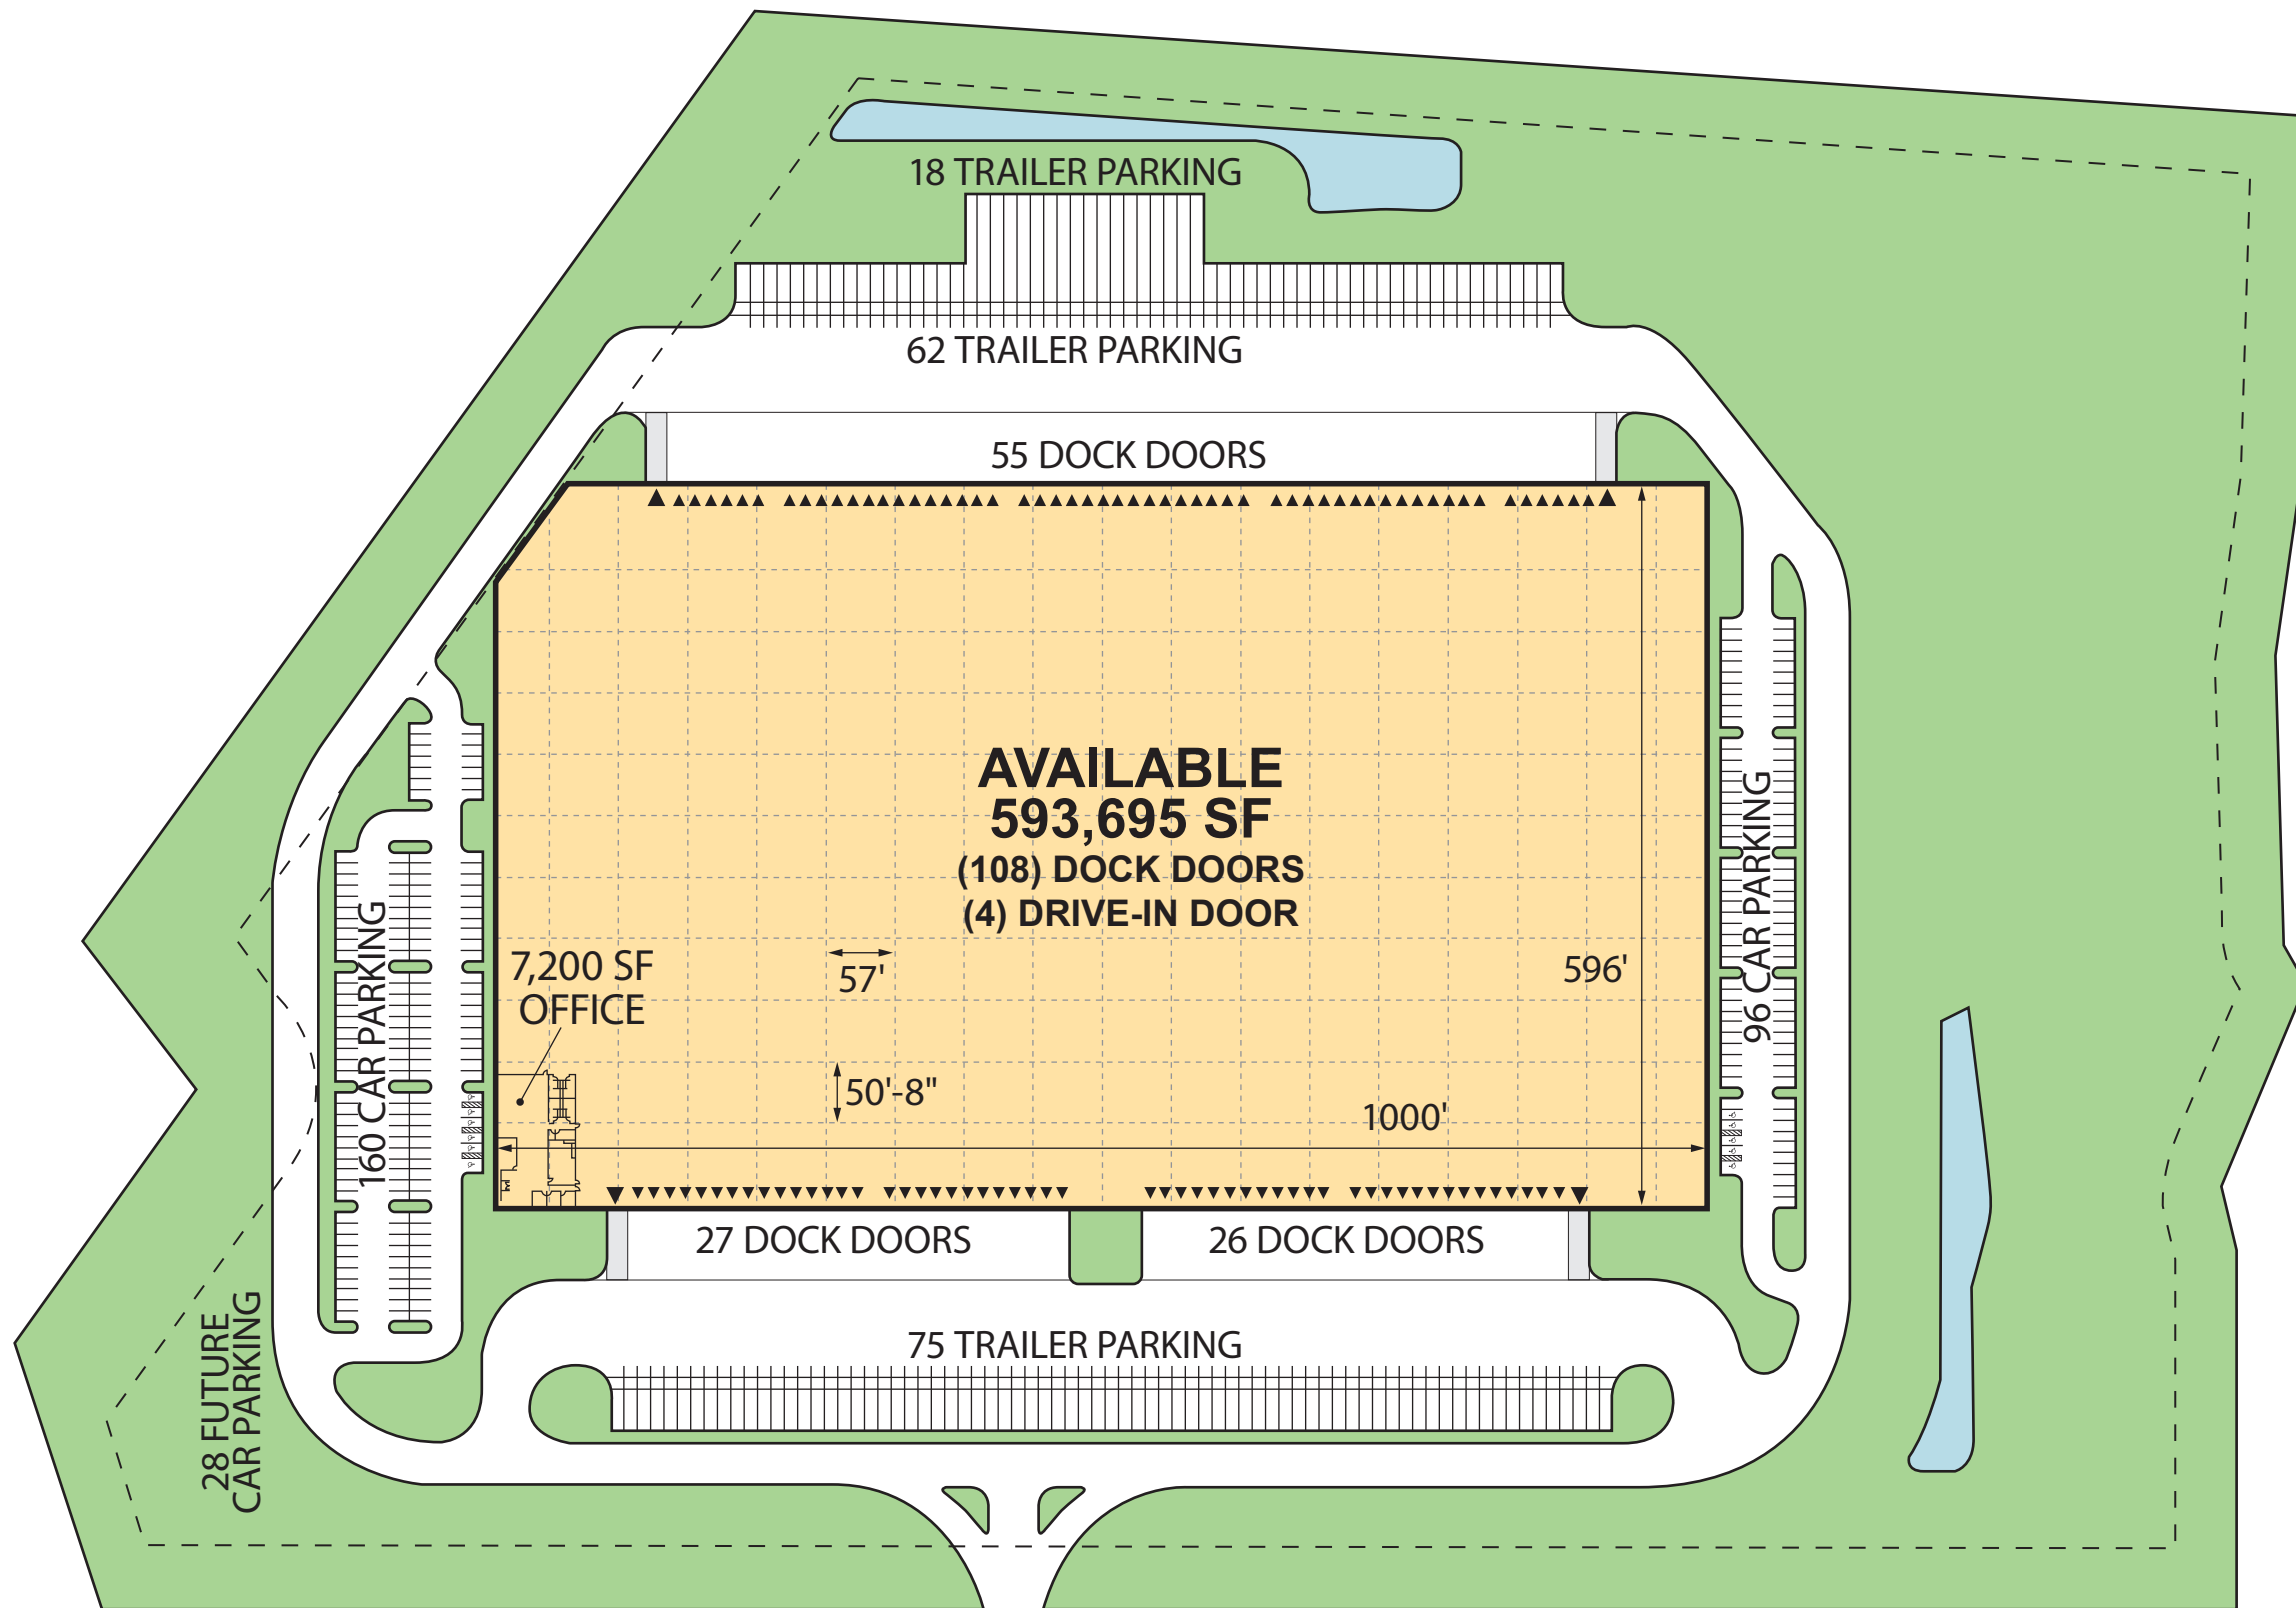

PROLOGIS PARK INTERSTATE
 117 INTERSTATE BLVD
 SOUTH BRUNSWICK TOWNSHIP
 MIDDLESEX COUNTY, NEW JERSEY

SITE PLAN

TOTAL BUILDING FOOTPRINT 593,695 SF

AUTO PARKING SPACES	256
DOCK DOORS	108
TRAILER PARKING	155
DRIVE IN DOORS	4

- LAND
- AVAILABLE
- DOCK DOOR
- DRIVE-IN DOOR

LEGEND

- DOCK DOOR
- DRIVE IN DOOR

NOTE: THIS CONCEPTUAL PLAN IS FOR MARKETING PURPOSES ONLY AND HAS BEEN PREPARED BASED ON PRELIMINARY AVAILABLE SITE INFORMATION DEEMED RELIABLE. ALL DIMENSION AREA CALCULATIONS ARE SUBJECT TO VERIFICATION BY A PROFESSIONAL ENGINEER FOR COMPLIANCE WITH ALL FEDERAL, STATE, AND LOCAL REGULATIONS