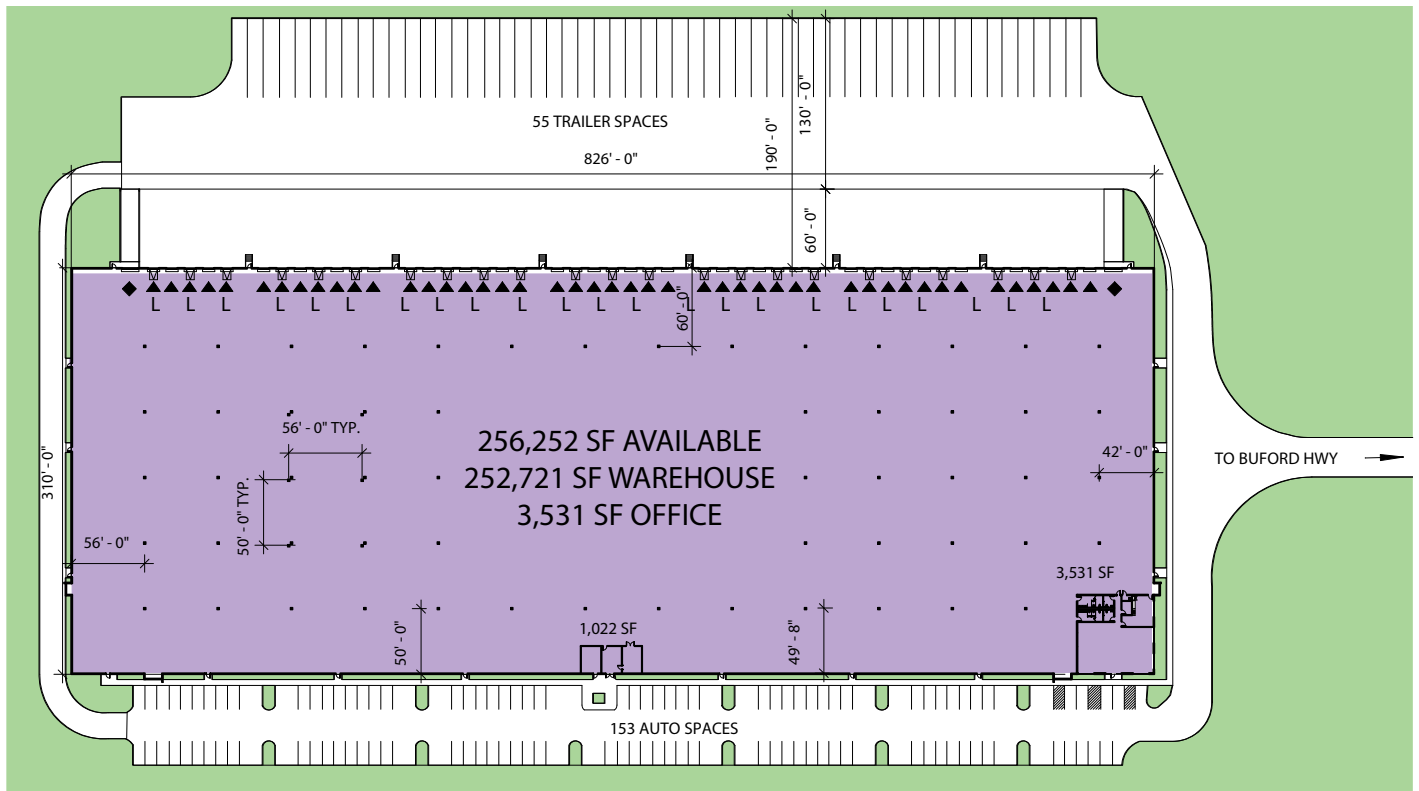

256,252 SF

Prologis Buford Highway Business Center

Price Weaver

Price Weaver
price.weaver@colliers.com
ph +1 404 877 9266
cell +1 404 210 4981
1230 Peachtree St NE
Suite 800
Atlanta, GA 30309 USA

Hooper Wilkinson

Hooper Wilkinson
hooper.wilkinson@colliers.com
ph +1 404 877 9233
cell +1 850 694 4667
1230 Peachtree St NE
Suite 800
Atlanta, GA 30309 USA

Anthony Ptacek

Anthony Ptacek
anthony.ptacek@colliers.com
ph +1 404 877 9224
cell +1 404 402 1705
1230 Peachtree St NE
Suite 800
Atlanta, GA 30309 USA

Prologis

Rachel Karle
rkarle@prologis.com
ph +1 404 760 7260
cell +1 404 917 7130
3475 Piedmont Rd NE
Suite 650
Atlanta, GA 30305 USA