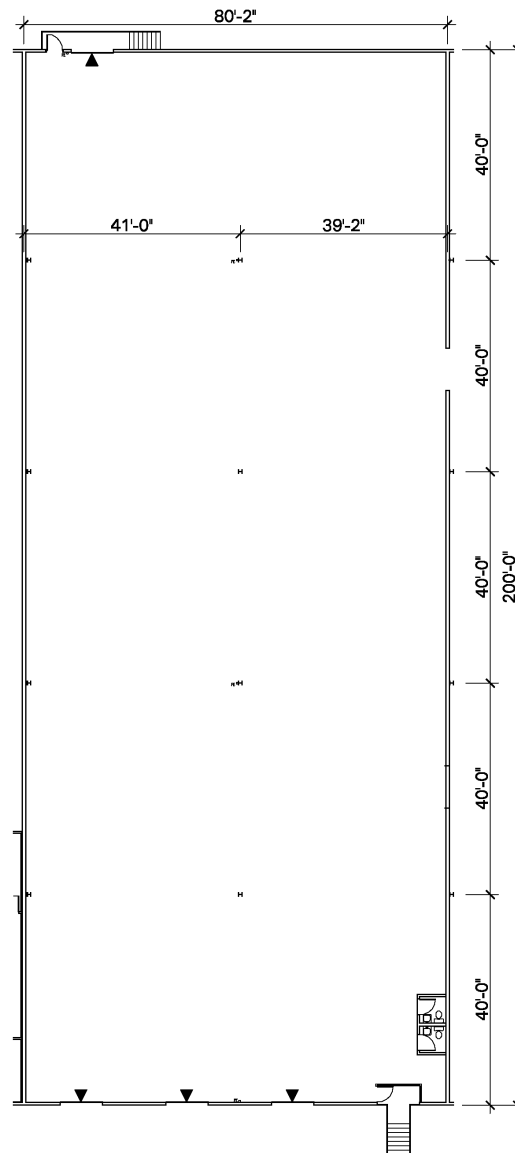

SEABOARD SYSTEM RAIL ROAD

Prologis Orlando Central Park

7469 Presidents Drive
Orlando, FL 32809 USA

OFFICE:	62 SF
WAREHOUSE:	15,938 SF
TOTAL:	16,000 SF

DOCK DOORS:	3
DRIVE-IN DOOR:	1