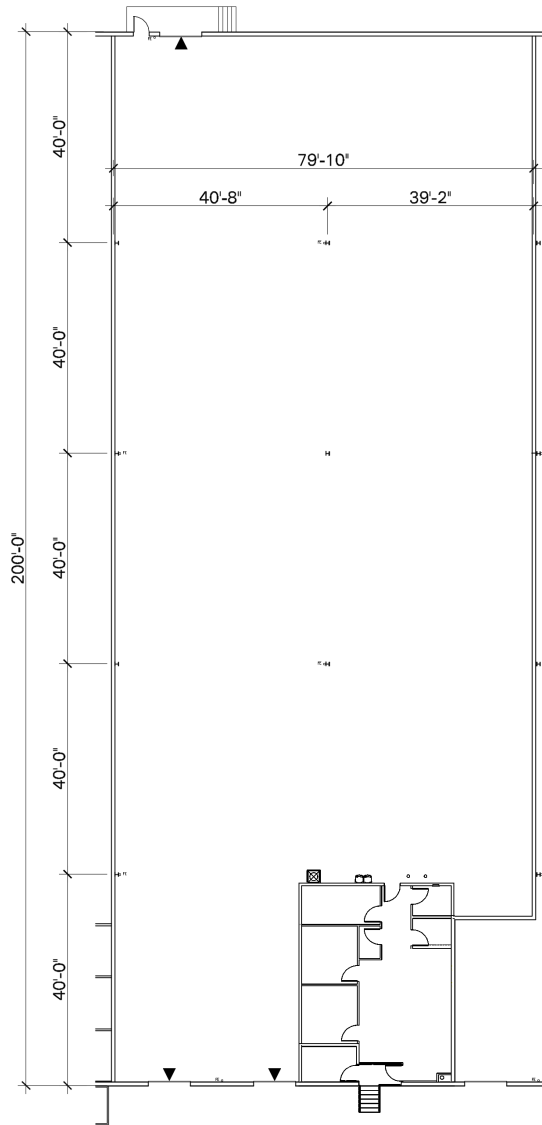

SEABOARD SYSTEM RAIL ROAD

Prologis Orlando Central Park

7335 Presidents Drive
Orlando, FL 32809 USA

OFFICE:	1,020 SF
WAREHOUSE:	14,530 SF
TOTAL:	15,550 SF

DOCK DOORS:	2
RAIL DOOR:	1