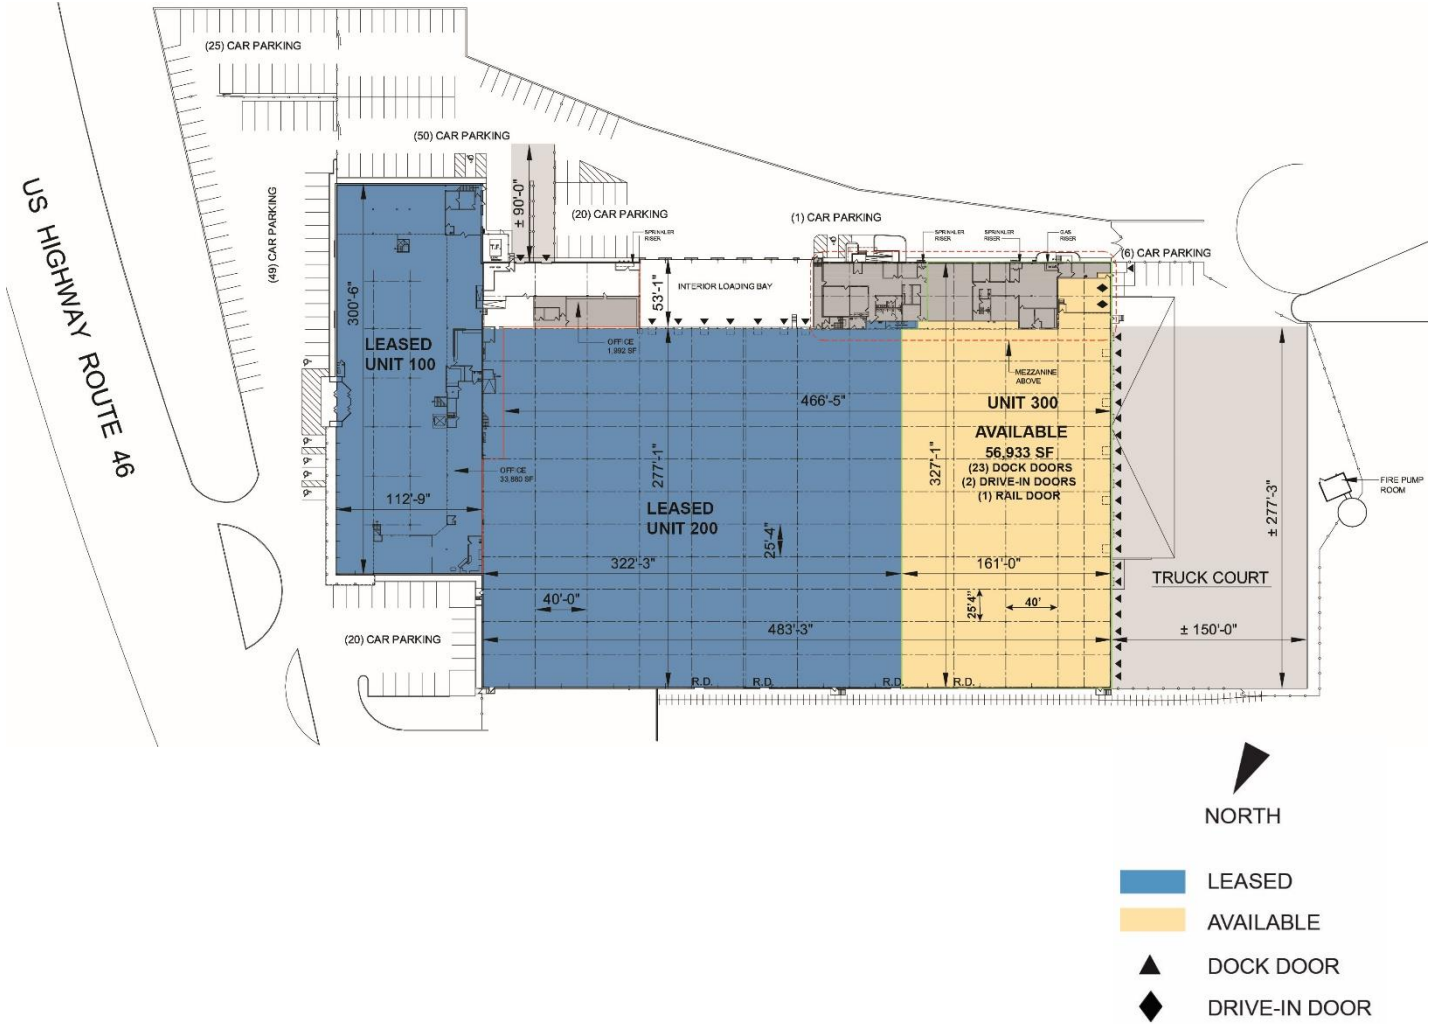

56,933 SF

Industrial Space For Lease

Prologis

Sarah Rutherford
srutherford@prologis.com
ph +1 201 528 9576
cell +1 551 206 6985
One Meadowlands Plaza
Suite 100
East Rutherford, NJ 07073 USA