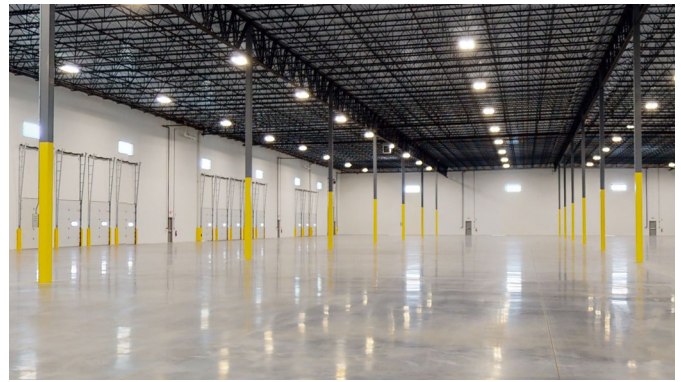

Unlock the full potential of your warehouse with one strategic, single-source partner.

CBRE

CBRE
Cal Payne
calum.payne@cbre.com
ph +1 312 343 7707
700 Commerce Drive
Suite 200
Oak Brook, IL 60523

CBRE
Genna Ohrn
genna.ohrn@cbre.com
ph +1 708 415 5350
700 Commerce Drive
Suite 200
Oak Brook, IL 60523

CBRE
Kevin Segerson
kevin.segerson@cbre.com
ph +1 847 890 0614
700 Commerce Drive
Suite 200
Oak Brook, IL 60523

Prologis
Julia Makarieva
jmakarieva@prologis.com
ph +1 847 292 3863
6250 North River Road
Suite 1100
Rosemont, IL 60018 USA
prologis.com