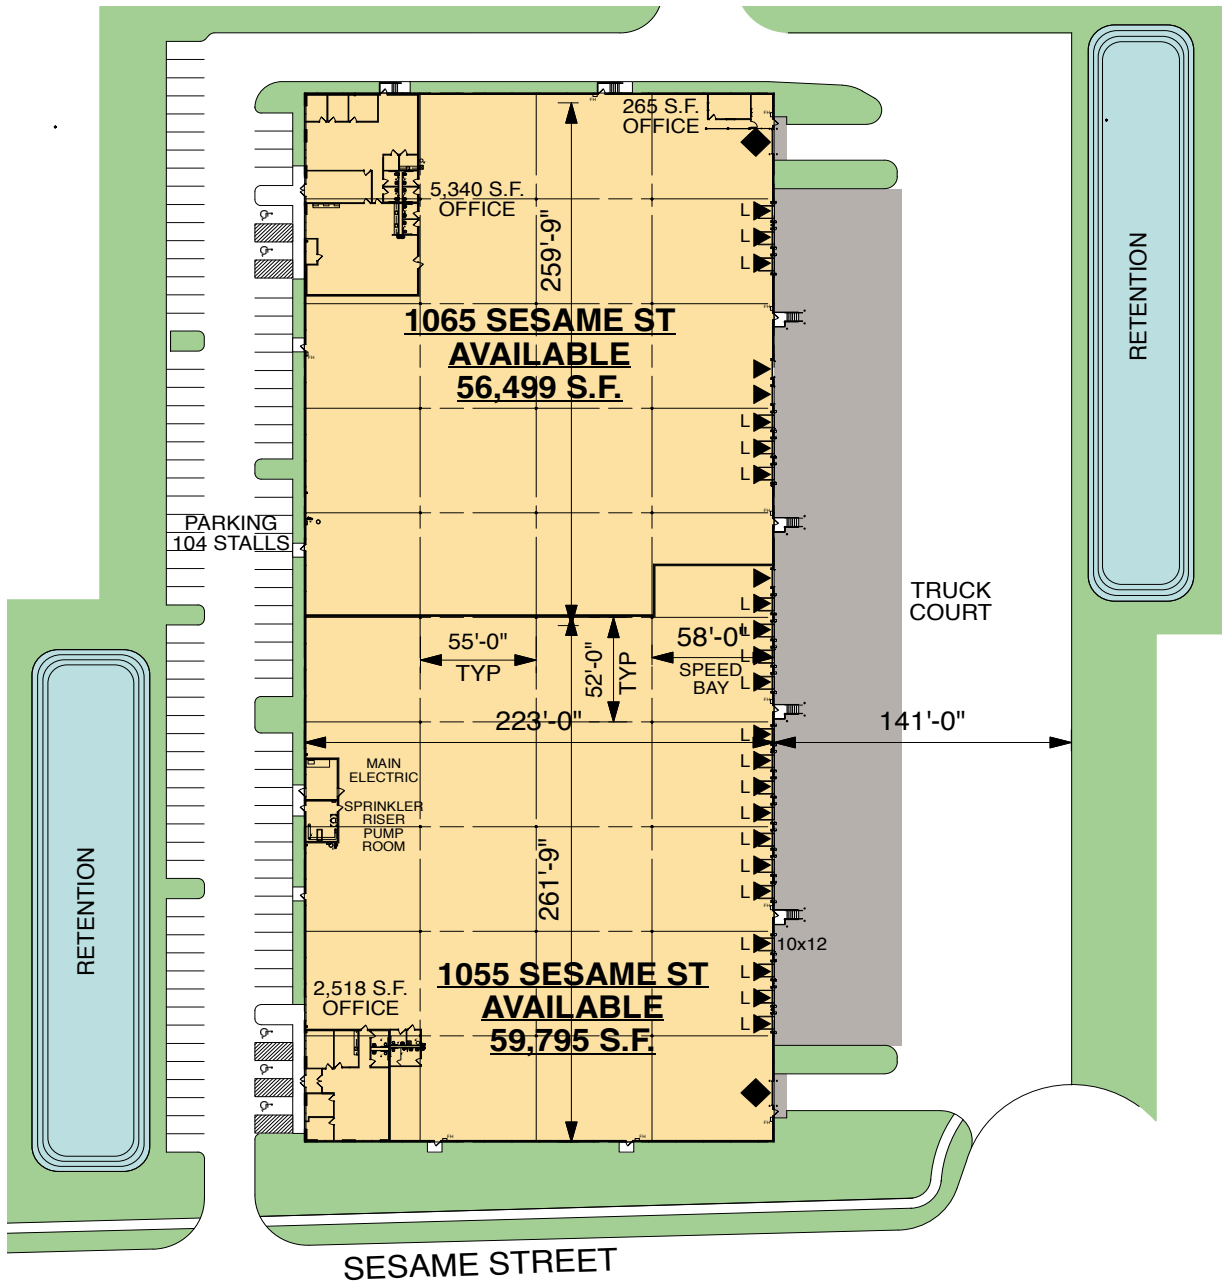

Unlock the full potential of your warehouse with one strategic, single-source partner.

CBRE

CBRE
Cal Payne
calum.payne@cbre.com
ph +1 312 343 7707
700 Commerce Drive
Suite 200
Oak Brook, IL 60523

CBRE
Genna Ohrn
genna.ohrn@cbre.com
ph +1 708 415 5350
700 Commerce Drive
Suite 200
Oak Brook, IL 60523

CBRE
Kevin Segerson
kevin.segerson@cbre.com
ph +1 847 890 0614
700 Commerce Drive
Suite 200
Oak Brook, IL 60523

Prologis
Julia Makarieva
jmakarieva@prologis.com
ph +1 847 292 3863
6250 North River Road
Suite 1100
Rosemont, IL 60018 USA
prologis.com