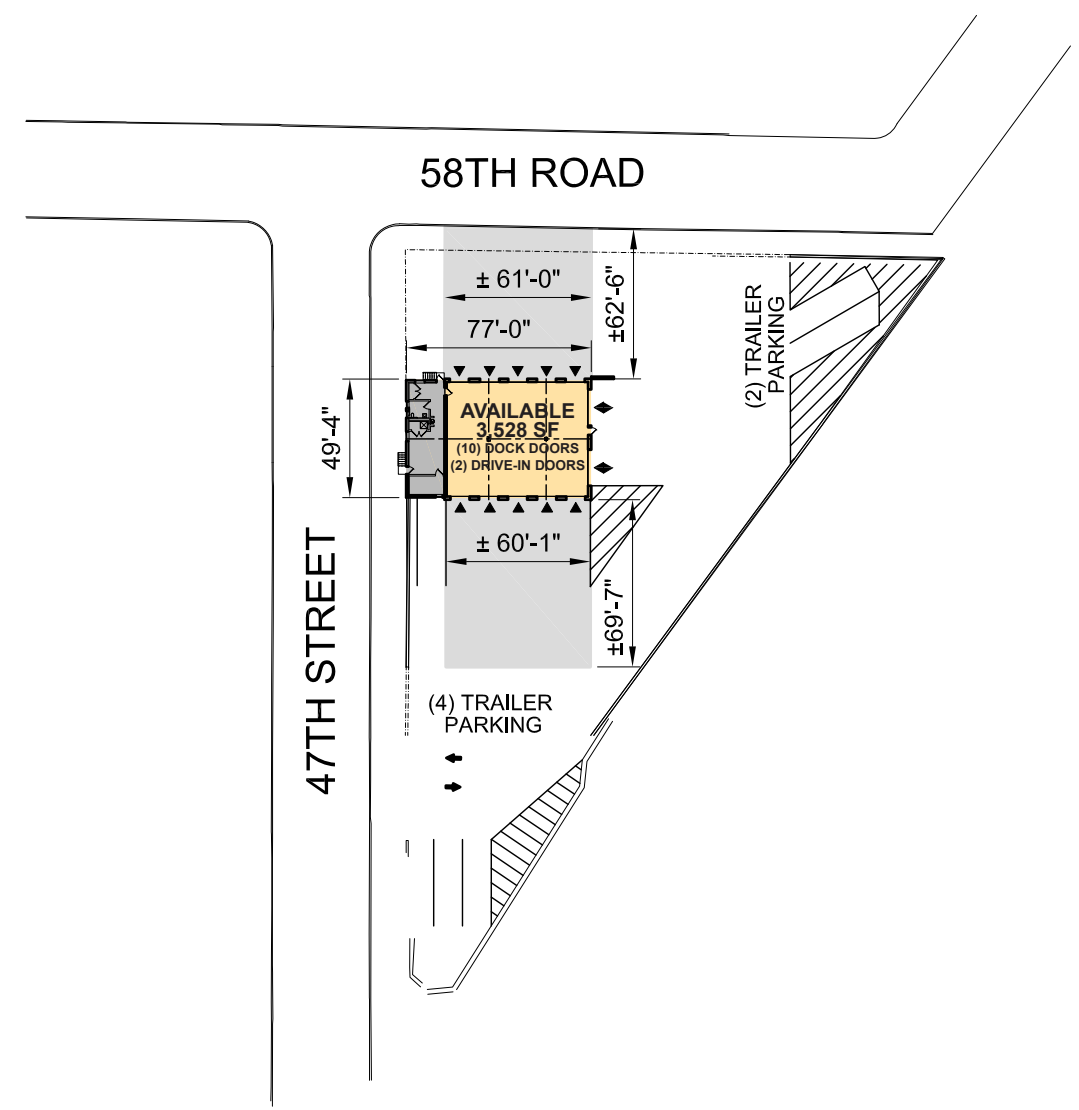

# PROLOGIS QUEENS

47TH STREET  
QUEENS, NEW YORK 11103

- NORTH
- AVAILABLE
- DOCK DOOR
- DRIVE-IN DOOR

The above information/drawing is for reference only and is subject to verification, and/or revision. No liability for omissions shall be assumed. Area calculations are approximate and subject to change without notice.