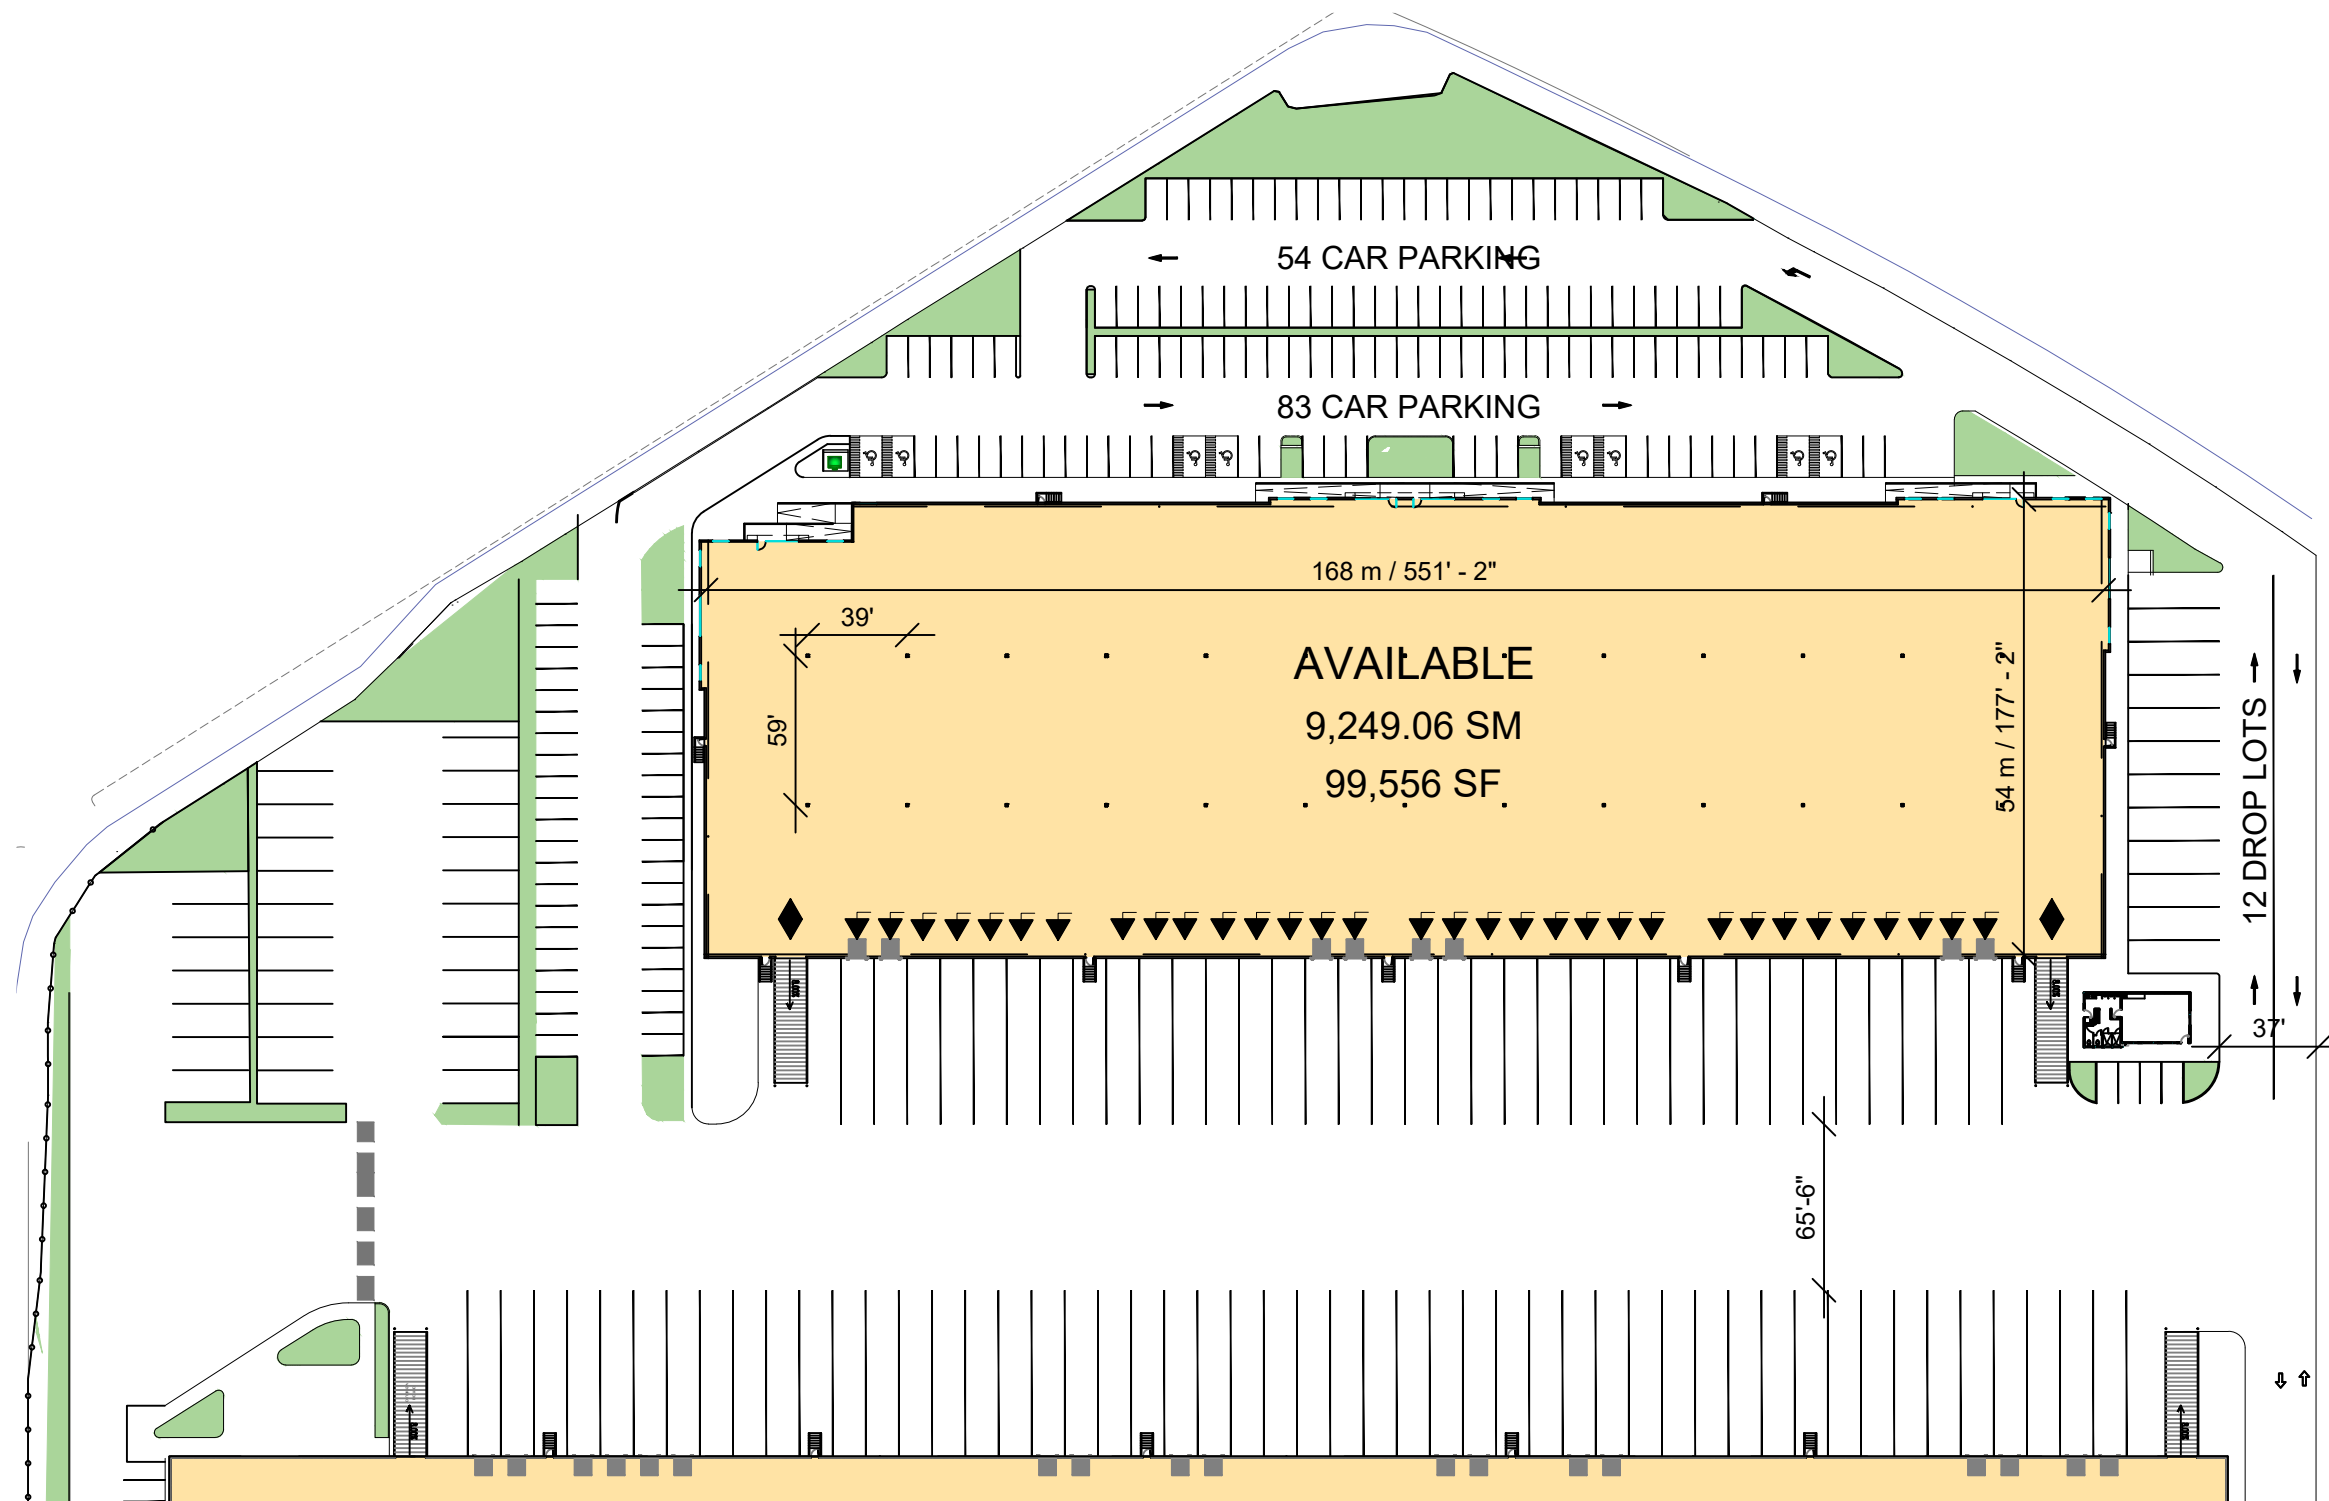

PROLOGIS PARK APODACA # 14

SITE PLAN

DATA:

| | |
|--------------------|--------------------------------|
| BUILDING 13 | <u>243,340 S.F / 22,607 SM</u> |
| DOCK DOORS | 32 POSITIONS |
| PARKING SPACES | 137 SPACES |
| DRIVE IN DOORS | 2 |
| DROP LOTS | 12 SPACES |

LEGEND:

- LAND
- LEASED AREA
- AVAILABLE
- PLANNED
- ▲ DOCK POSITION
- ▲ DOCK POSITION W/LEVELER
- △ FUTURE DOCK POSITION
- ◆ DRIVE IN DOOR

SITE PLAN

Miguel Aleman Km 21
Prologis Park Apodaca CP 66600
Apodaca NL. (81) 8004-8004