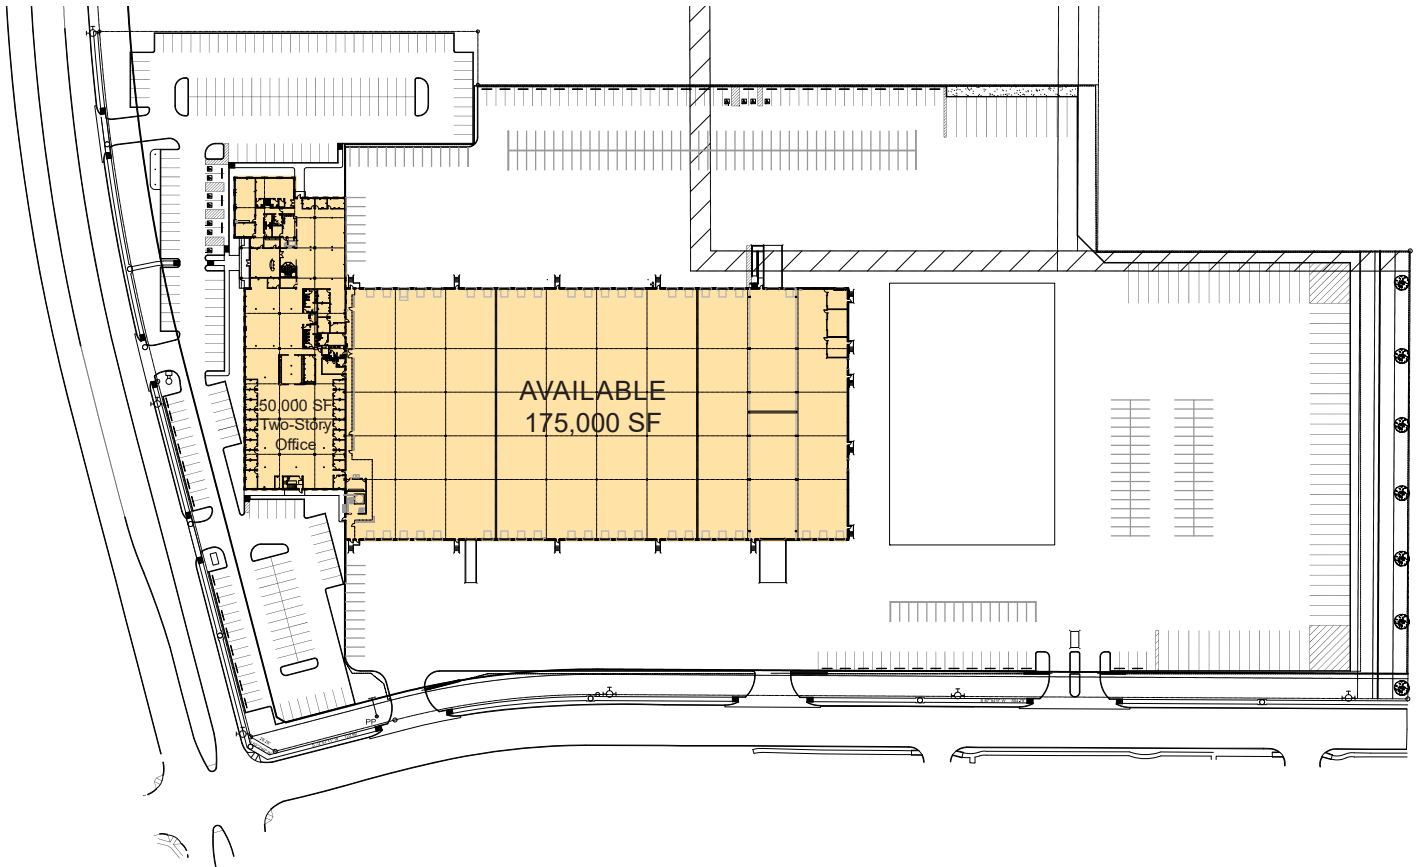

175,000 SF

Industrial Space For Lease

Prologis

Alicia Pillows

anye@prologis.com

ph +1 713 613 6930

cell +1 713 409 1306

1296 North Post Oak Road

Houston, TX 77055 USA