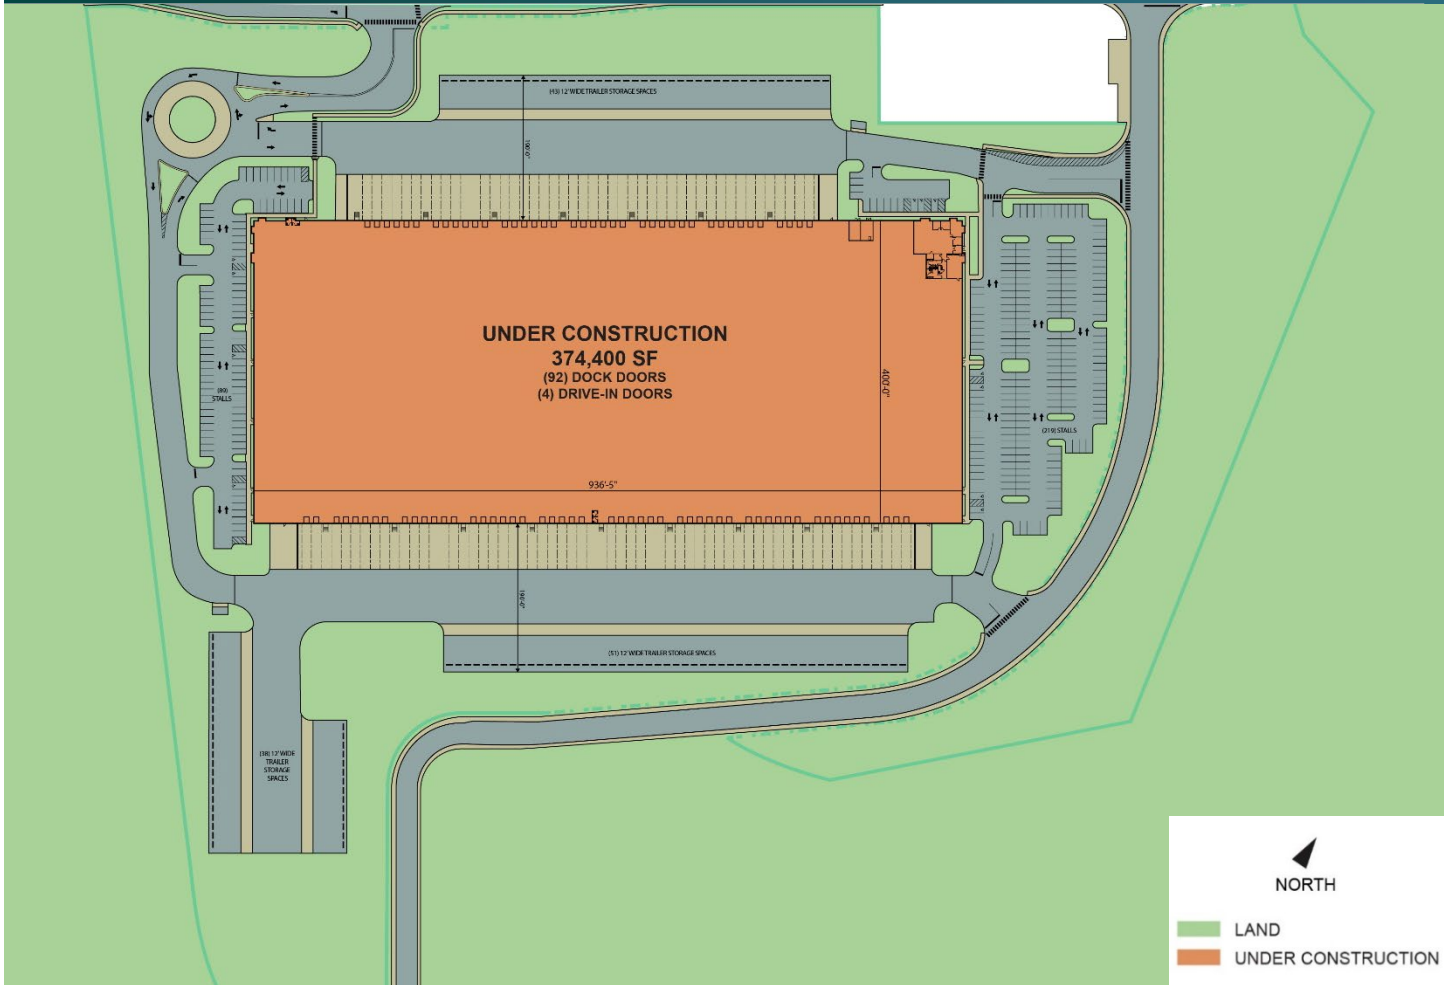

374,400 SF

Industrial Space For Lease

Prologis Marcus Hook | 601 East 10th Street

Cushman & Wakefield

Jonas Skovdal
jonas.skovdal@cushwake.com
ph +1 610 772 2005
cell +1 267 939 1887
One Liberty Place
1650 Market Street-33rd Floor
Philadelphia, PA 19103 USA

Cushman & Wakefield

John Gartland
john.gartland@cushwake.com
ph +1 856 324 8287
cell +1 201 492 0553
3000 Atrium Way
Suite 101
Mount Laurel, NJ 08054 USA

Cushman & Wakefield

Chris Butera
chris.butera@cushwake.com
ph +1 610 909 4684
cell +1 215 963 4011
One Liberty Place
1650 Market Street-33rd Floor
Philadelphia, PA 19103 USA

Prologis

Paul Rosen
prosen@prologis.com
ph +1 201 635 6013
cell +1 201 306 1332
One Meadowlands Plaza
Suite 100
East Rutherford, NJ 07073 USA

Prologis Essentials: your single-source service for efficient move-in and operations at prologisessentials.com

No warranty or representation, expressed or implied, is made as to the accuracy of the information contained herein, and same is submitted subject to error and omissions.