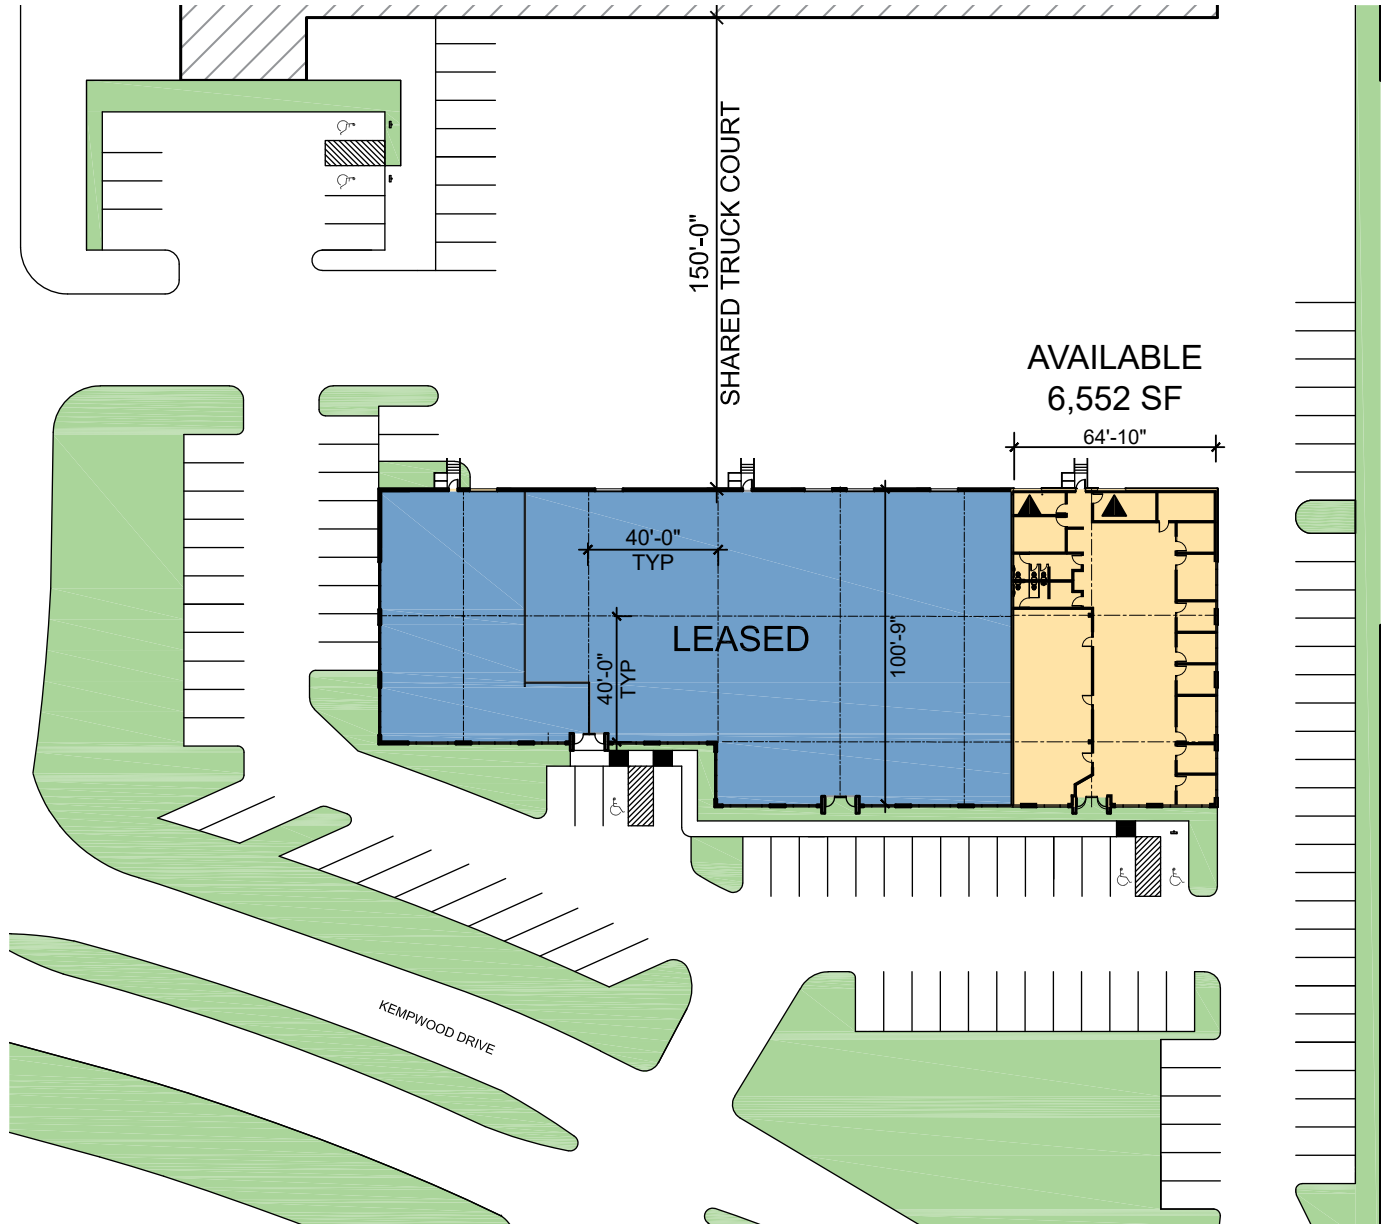

FACILITY

- 6,552 SF available
- 100% office with the ability to convert 1,437 SF to warehouse
- 16' clear height
- 2 dock high doors available
- 40' x 40' column spacing

ADVANTAGES AND AMENITIES

- Rear-load building
- End-cap space
- Fully sprinklered
- 150' shared truck court

Prologis Essentials: your single-source service for efficient move-in and operations at [prologisessentials.com](https://www.prologisessentials.com)

6,552 SF

Industrial Space For Lease

Prologis Claymoore 2

No warranty or representation, expressed or implied, is made as to the accuracy of the information contained herein, and same is submitted subject to error and omissions.

6,552 SF

Industrial Space For Lease