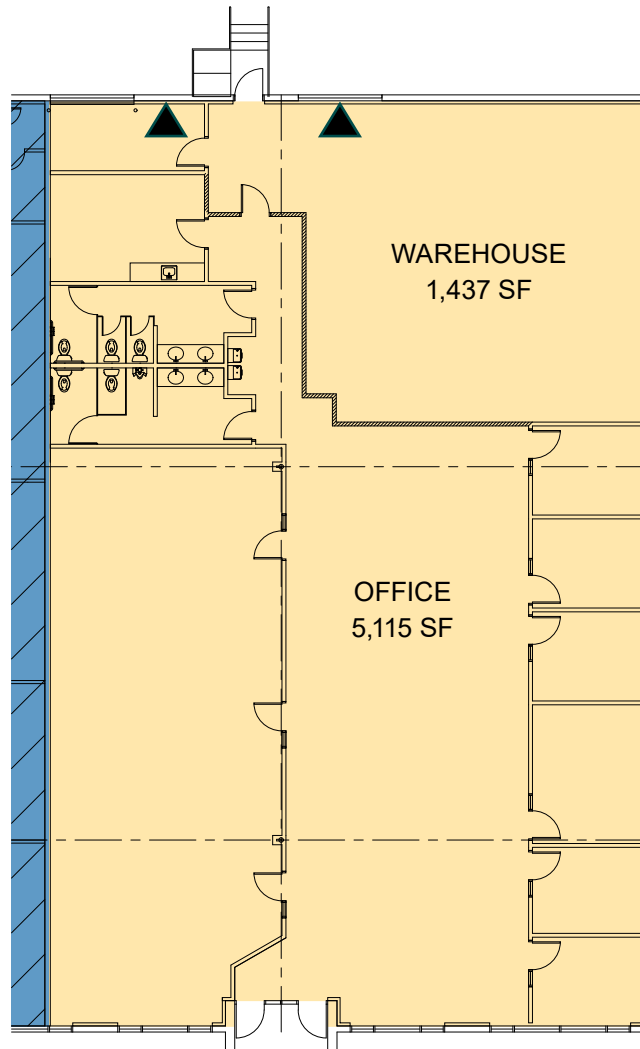

6,552 SF

Industrial Space For Lease

Prologis Claymoore 2

ALTERNATIVE LAYOUT OPTION

Stream

Jeremy Lumbreras
jlumbreras@streamrealty.com
ph +1 713 300 0322
cell +1 713 560 0608
3040 Post Oak Blvd., Suite 600
Houston, TX 77056 USA

Stream

Boone Smith
boone.smith@streamrealty.com
ph +1 713 300 0267
cell +1 281 726 1299
3040 Post Oak Blvd., Suite 600
Houston, TX 77056 USA

Prologis

Kevin Wittler
kwittler@prologis.com
ph +1 713 613 6927
cell +1 832 746 1581
9655 Katy Freeway, Suite 400
Houston, TX 77024 USA

Prologis Essentials: your single-source service for efficient move-in and operations at prologisessentials.com

No warranty or representation, expressed or implied, is made as to the accuracy of the information contained herein, and same is submitted subject to error and omissions.