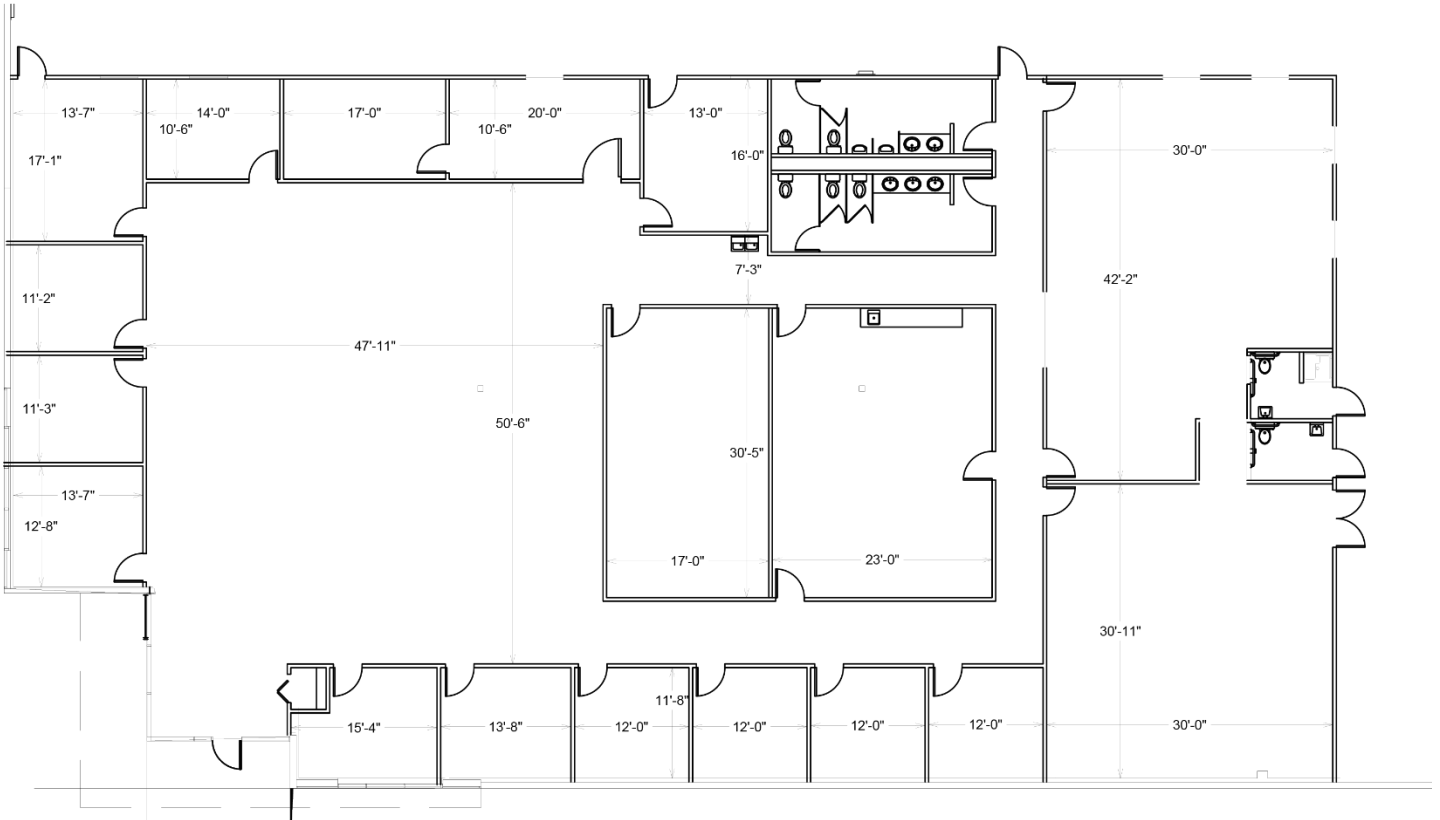

61,387 SF

Industrial Space For Lease

2121 Distribution Center Dr.- Suite E Office Floor Plan

10,145 SF

JLL

Matthew Greer, SIOR, CCIM
Matthew.greer@am.jll.com
ph +1 704 804 5762
cell +1 704 277 5675
4201 Congress Street
Suite 300
Charlotte, NC 28209 USA

JLL

Jordan Quinn
Jordan.quinn@am.jll.com
ph +1 704 804 5836
cell +1 973 725 3071
4201 Congress Street
Suite 300
Charlotte, NC 28209 USA

Prologis

Kent Mason
kmason@prologis.com
ph +1 404 760 7208
cell +1 68 249 7001
3475 Piedmont Rd NE Suite 650
Atlanta, GA 30305 USA

Prologis

Peggy White
pwhite@prologis.com
ph +1 980 422 0886
cell +1 704 649 6436
2217-C Distribution Center Drive
Charlotte, NC 28269 USA