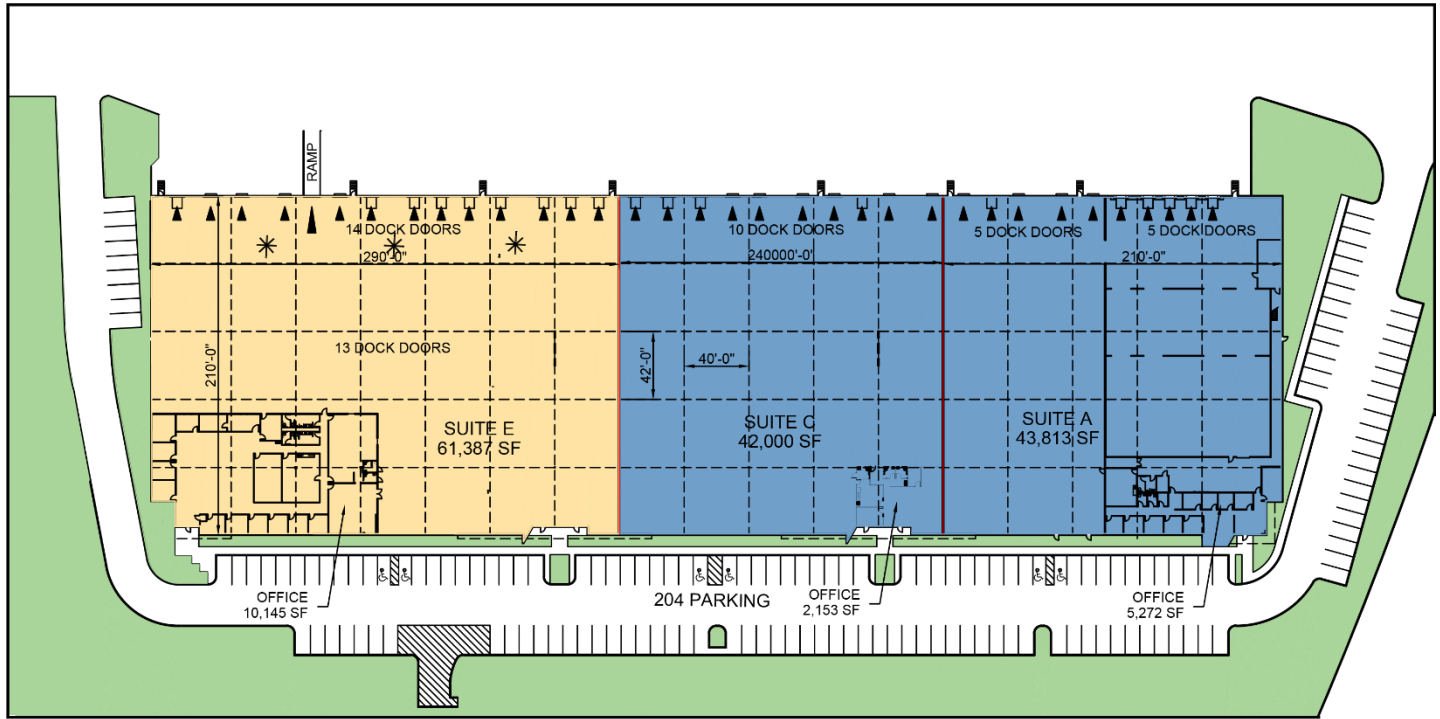

61,387 SF

Industrial Space For Lease

JLL
Matthew Greer, SIOR, CCIM
Matthew.greer@am.jll.com
ph +1 704 804 5762
cell +1 704 277 5675
4201 Congress Street
Suite 300
Charlotte, NC 28209 USA

JLL
Jordan Quinn
Jordan.quinn@am.jll.com
ph +1 704 804 5836
cell +1 973 725 3071
4201 Congress Street
Suite 300
Charlotte, NC 28209 USA

Prologis
Kent Mason
kmason@prologis.com
ph +1 404 760 7208
cell +1 68 249 7001
3475 Piedmont Rd NE Suite 650
Atlanta, GA 30305 USA

Prologis
Peggy White
pwhite@prologis.com
ph +1 980 422 0886
cell +1 704 649 6436
2217-C Distribution Center Drive
Charlotte, NC 28269 USA