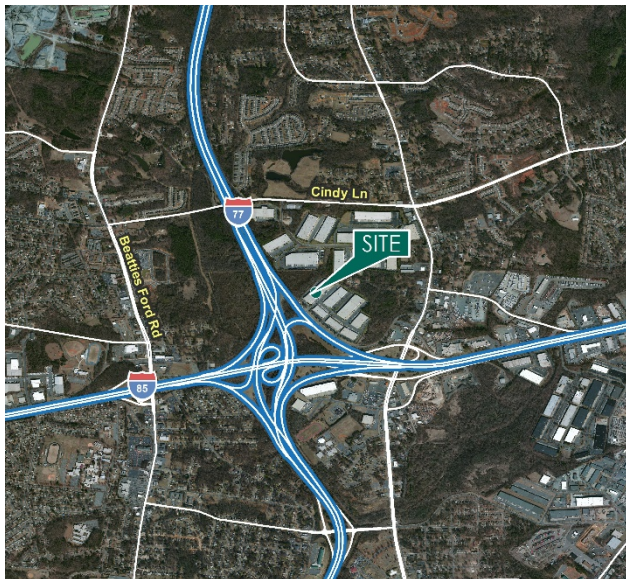

61,387 SF

Industrial Space For Lease

Prologis Charlotte Distribution Center

2121-E Distribution Center Dr.
Charlotte, NC 28269 USA

LOCATION

- Immediate access to Interstate I-77 and I-85
- Minutes from Charlotte Douglas International Airport
- Strategic distribution location in North Submarket
- Close proximity to Charlotte Central Business District