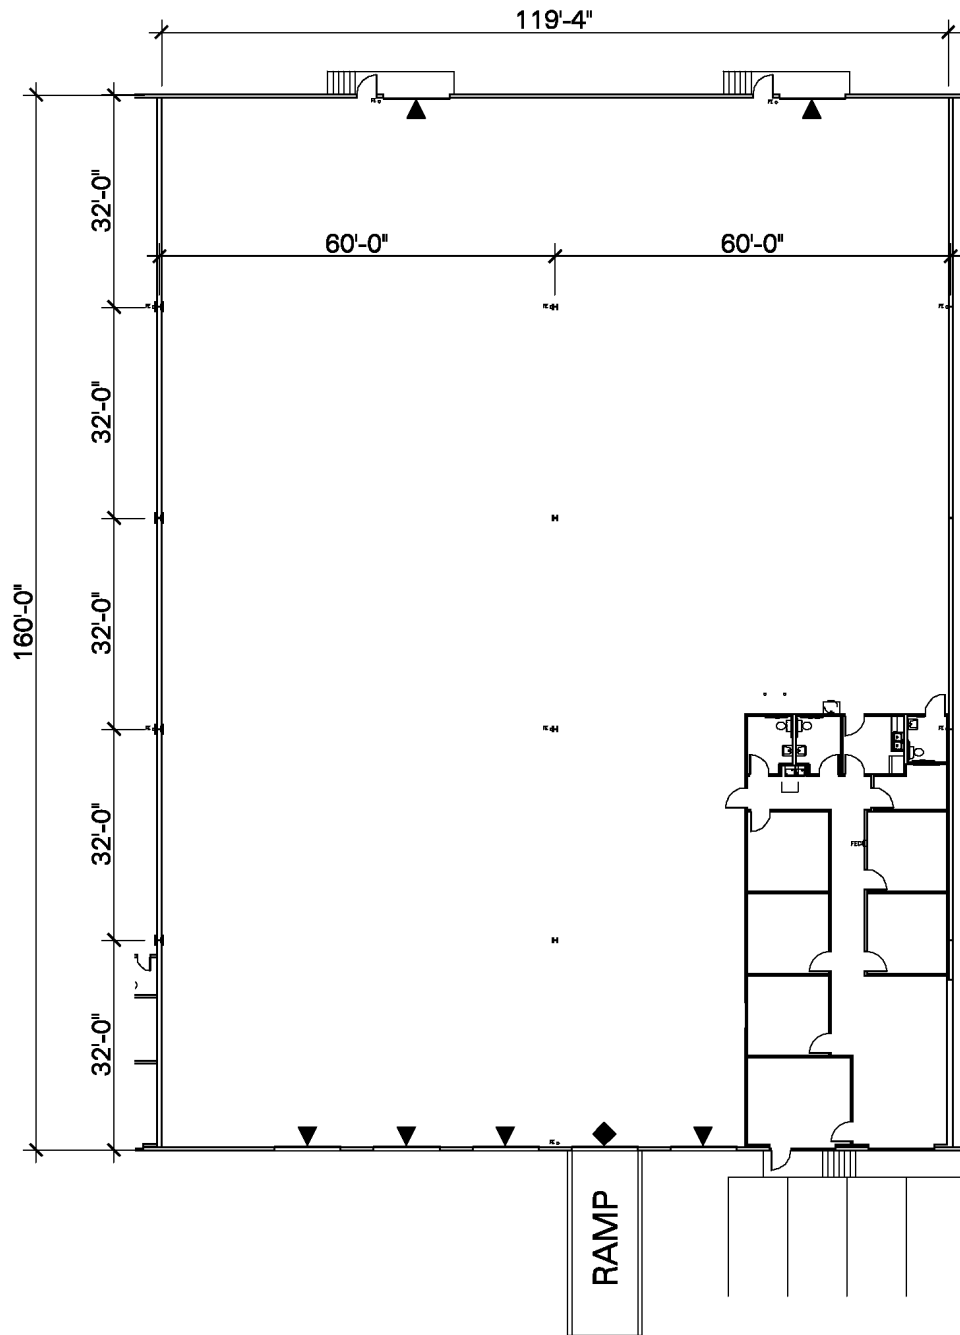

## SEABOARD SYSTEM RAIL ROAD

### Prologis Orlando Central Park

7530 Currency Drive  
Orlando, FL 32809 USA

OFFICE:	2,047 SF
WAREHOUSE:	17,153 SF
TOTAL:	19,200 SF

DOCK DOORS:	4
DRIVE-IN DOOR:	1
RAIL DOORS:	2