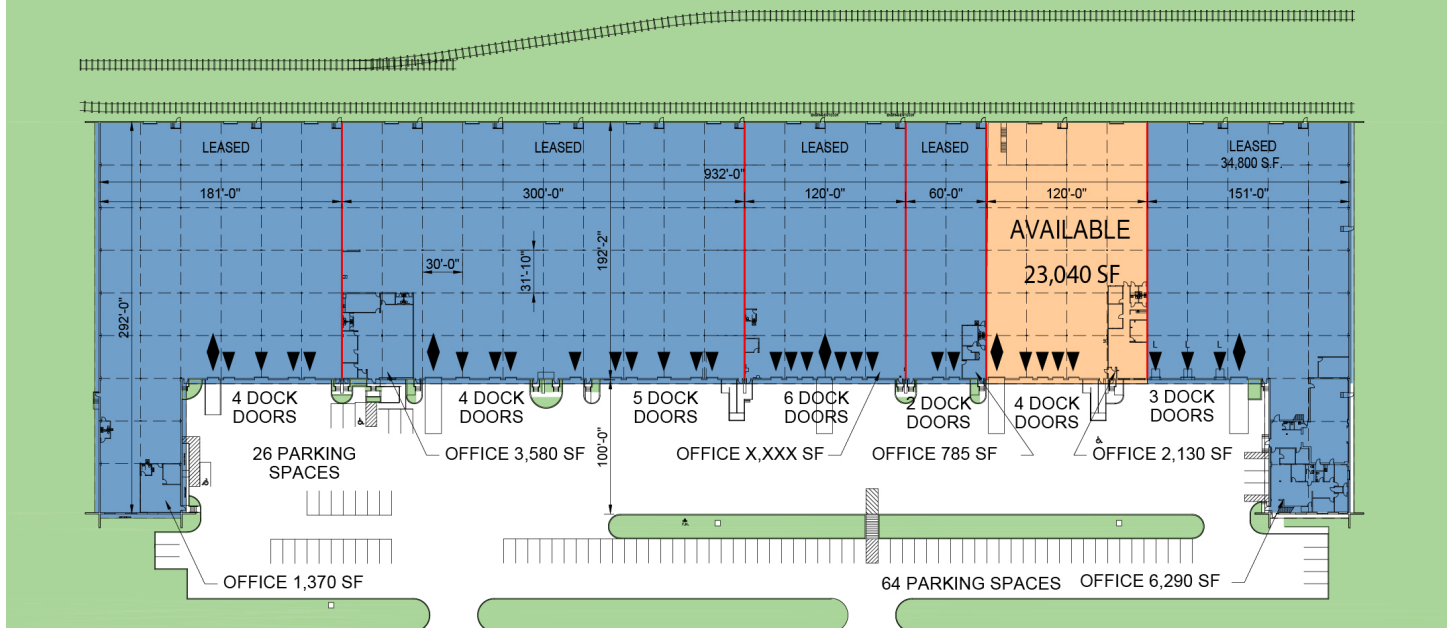

23,040 SF

Industrial Space For Lease

Prologis Corridor Industrial Park

LEGEND:

- ▲ DOCK POSITION
- ▲ DOCK POSITION W/ LEVELER
- DRIVE-IN DOOR
- LAND
- LEASED AREA
- AVAILABLE AREA

Colliers

Brian Siegel, SIOR
brian.siegel@colliers.com
ph +1 410 499 2599
6700 Alexander Bell Drive
Suite 200
Columbia, MD 21046 USA

Colliers

Brian Watts
brian.watts@colliers.com
ph +1 410 446 0203
6700 Alexander Bell Drive
Suite 200
Columbia, MD 21046 USA

Colliers

Jason Sullivan, SIOR
jason.sullivan@colliers.com
ph +1 724 612 8102
6700 Alexander Bell Drive
Suite 200
Columbia, MD 21046 USA

Prologis

Karen Cherry
kcherry@prologis.com
ph +1 410 872 4560
6721 Columbia Gateway Drive
Suite 150
Columbia, MD 20146 USA

Prologis Essentials: your single-source service for efficient move-in and operations at prologisessentials.com

No warranty or representation, expressed or implied, is made as to the accuracy of the information contained herein, and same is submitted subject to error and omissions.