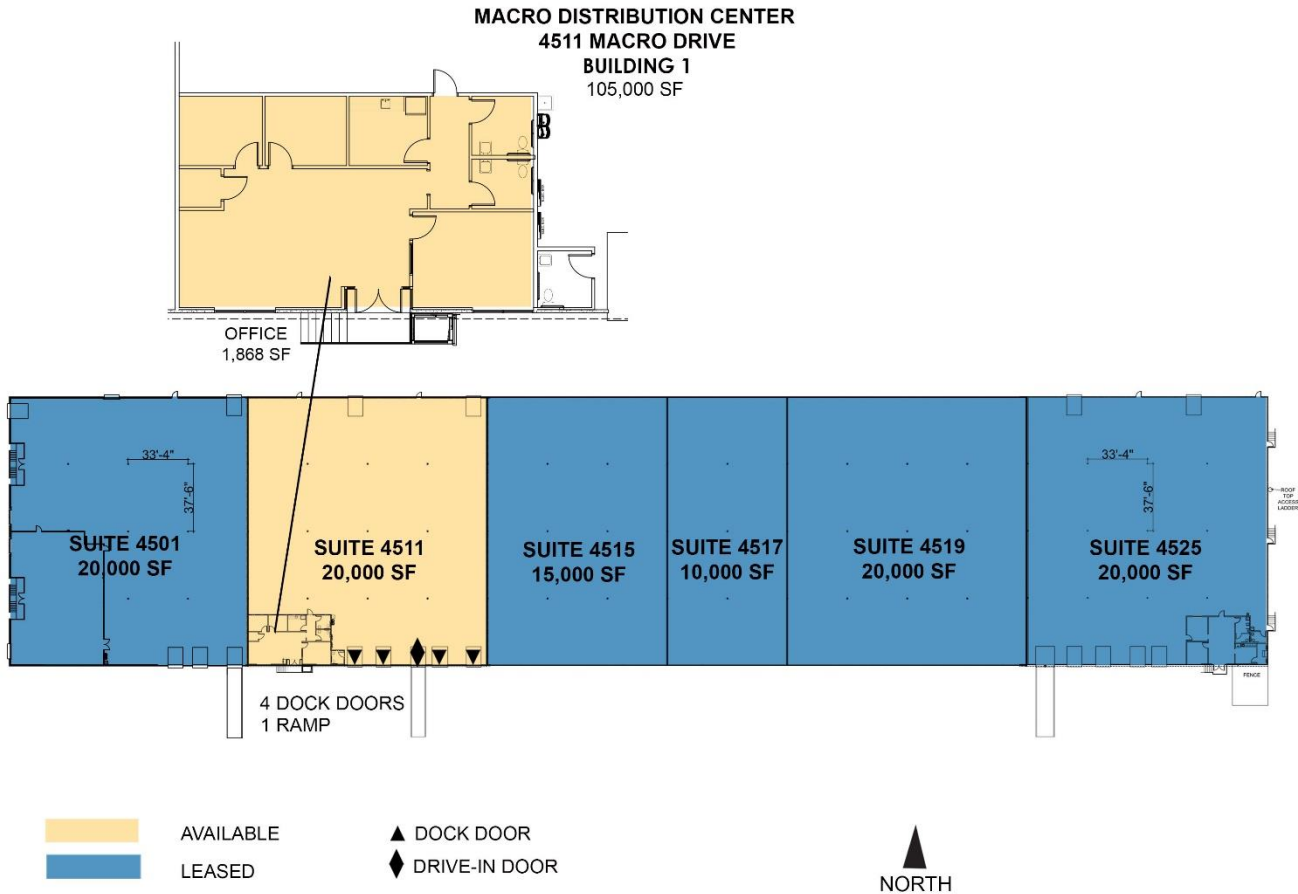

20,000 SF

Industrial Space For Lease

Stream Realty Partners

Payton Rion

Payton.rion@streamrealty.com

ph +1 210.298 8521

cell +1 210 324 1501

100 Northeast Loop 410

Suite 1500

San Antonio, TX 78216 USA

Stream Realty Partners

Kevin Cosgrove

Kevin.cosgrove@streamrealty.com

ph +1 210 298 8527

cell +1 210 749 8475

100 Northeast Loop 410

Suite 1500

San Antonio, TX 78216 USA

Prologis

Eduardo Gonzalez

egonzalez@prologis.com

ph +1 210 352 6806

cell +1 210 626 8349

200 E Grayson

Suite 116

San Antonio, TX 78215 USA