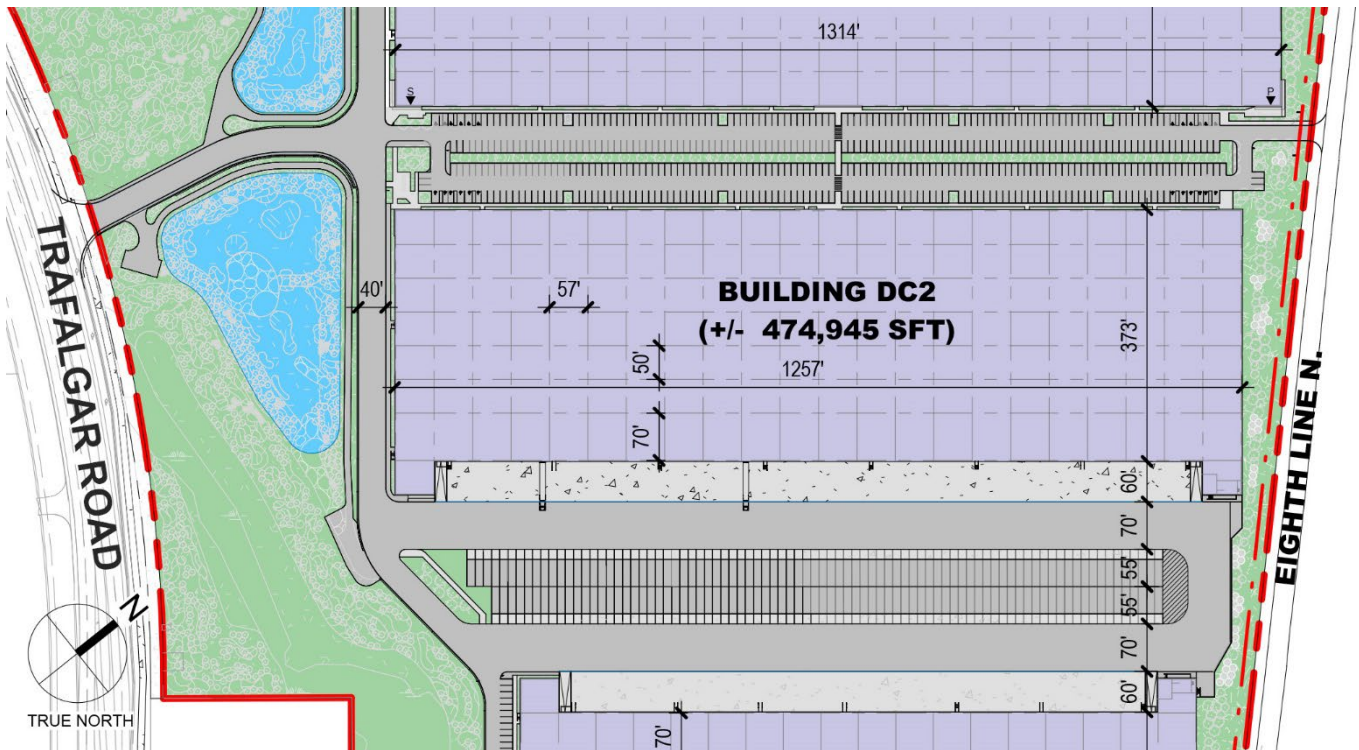

# ±474,945 SF

Industrial Space For Lease