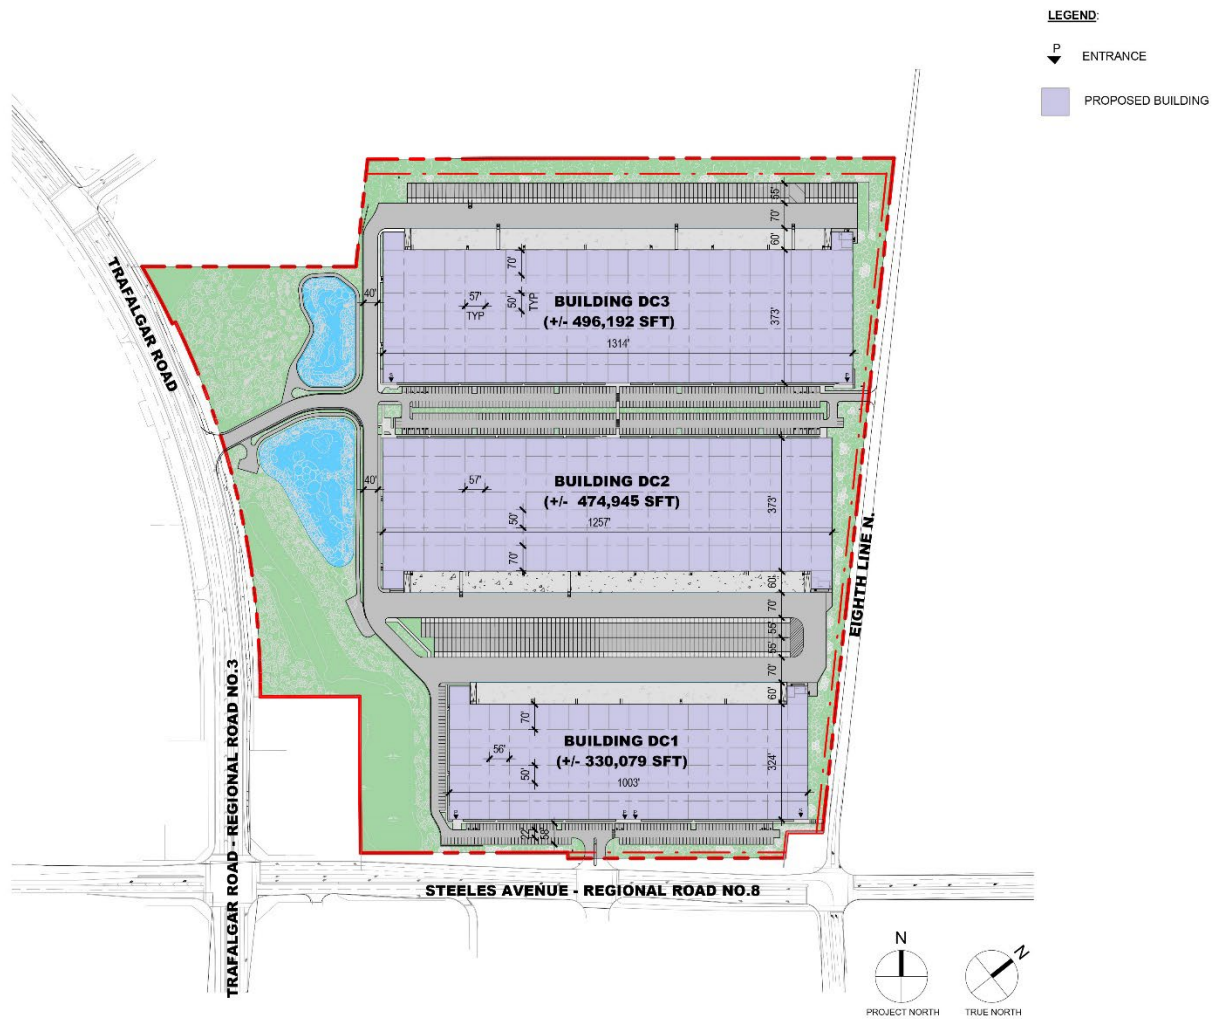

±474,945 SF

Industrial Space For Lease

Prologis Halton Hills Distribution Centre 2

Cushman & Wakefield

Zack Parent*
zack.parent@cushwake.com
ph +1 905 501 6441
cell +1 416 427 8524
1 Prologis Boulevard
Suite 300
Mississauga, ON L5W 0G2
CANADA

Cushman & Wakefield

Raymond Ramnauth**
raymond.ramnauth@cushwake.com
ph +1 905 501 6494
cell +1 416 993 5226
1 Prologis Boulevard
Suite 300
Mississauga, ON L5W 0G2 CANADA
CANADA

Prologis

Bill Bolender**
wbolender@prologis.com
ph +1 647 258 2611
cell +1 416 509 9533
185 The West Mall
Suite 700
Toronto, ON M9C 5L6 CANADA

Prologis

Sharon Wong**
swong@prologis.com
cell +1 416 388 5768
185 The West Mall
Suite 700
Toronto, ON M9C 5L6 CANADA

*Sales Representative

**Broker

No warranty or representation, expressed or implied, is made as to the accuracy of the information contained herein, and same is submitted subject to error and omissions.