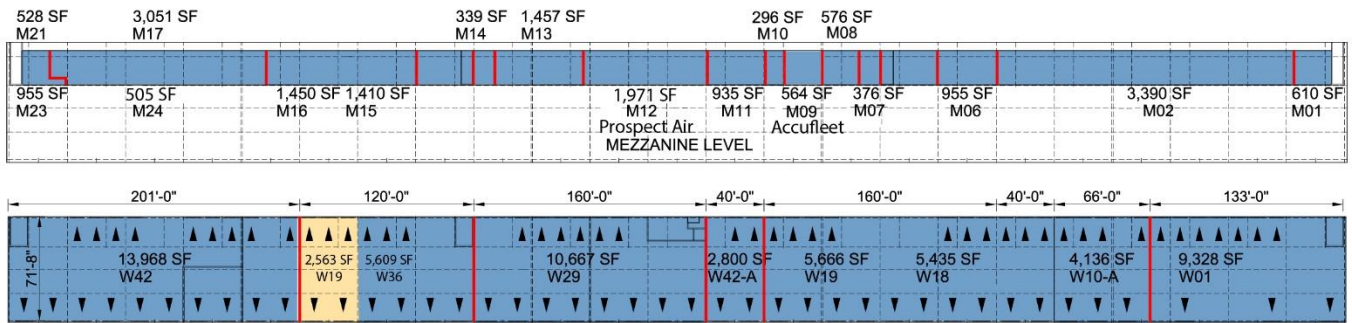

2,563 SF

Industrial Space For Lease

Prologis PHL Cargo Center C2

Philadelphia International Airport
Philadelphia, PA 19171 USA

LOCATION

- Philadelphia International Airport
- On Tarmac
- Excellent Access to I-95

FACILITY

- 83,148 Square Foot Building
- 2,563 SF Warehouse Availability
- 21' Clear Height
- Air-Cargo Facility
- 5 Dock Doors

2,563 SF

Industrial Space For Lease

Prologis

Bill Mehl
 wmehl@prologis.com
 ph +1 610 530 2866
 cell +1 610 533 2300
 7584 Morris Court
 Suite 200
 Allentown, PA 18106