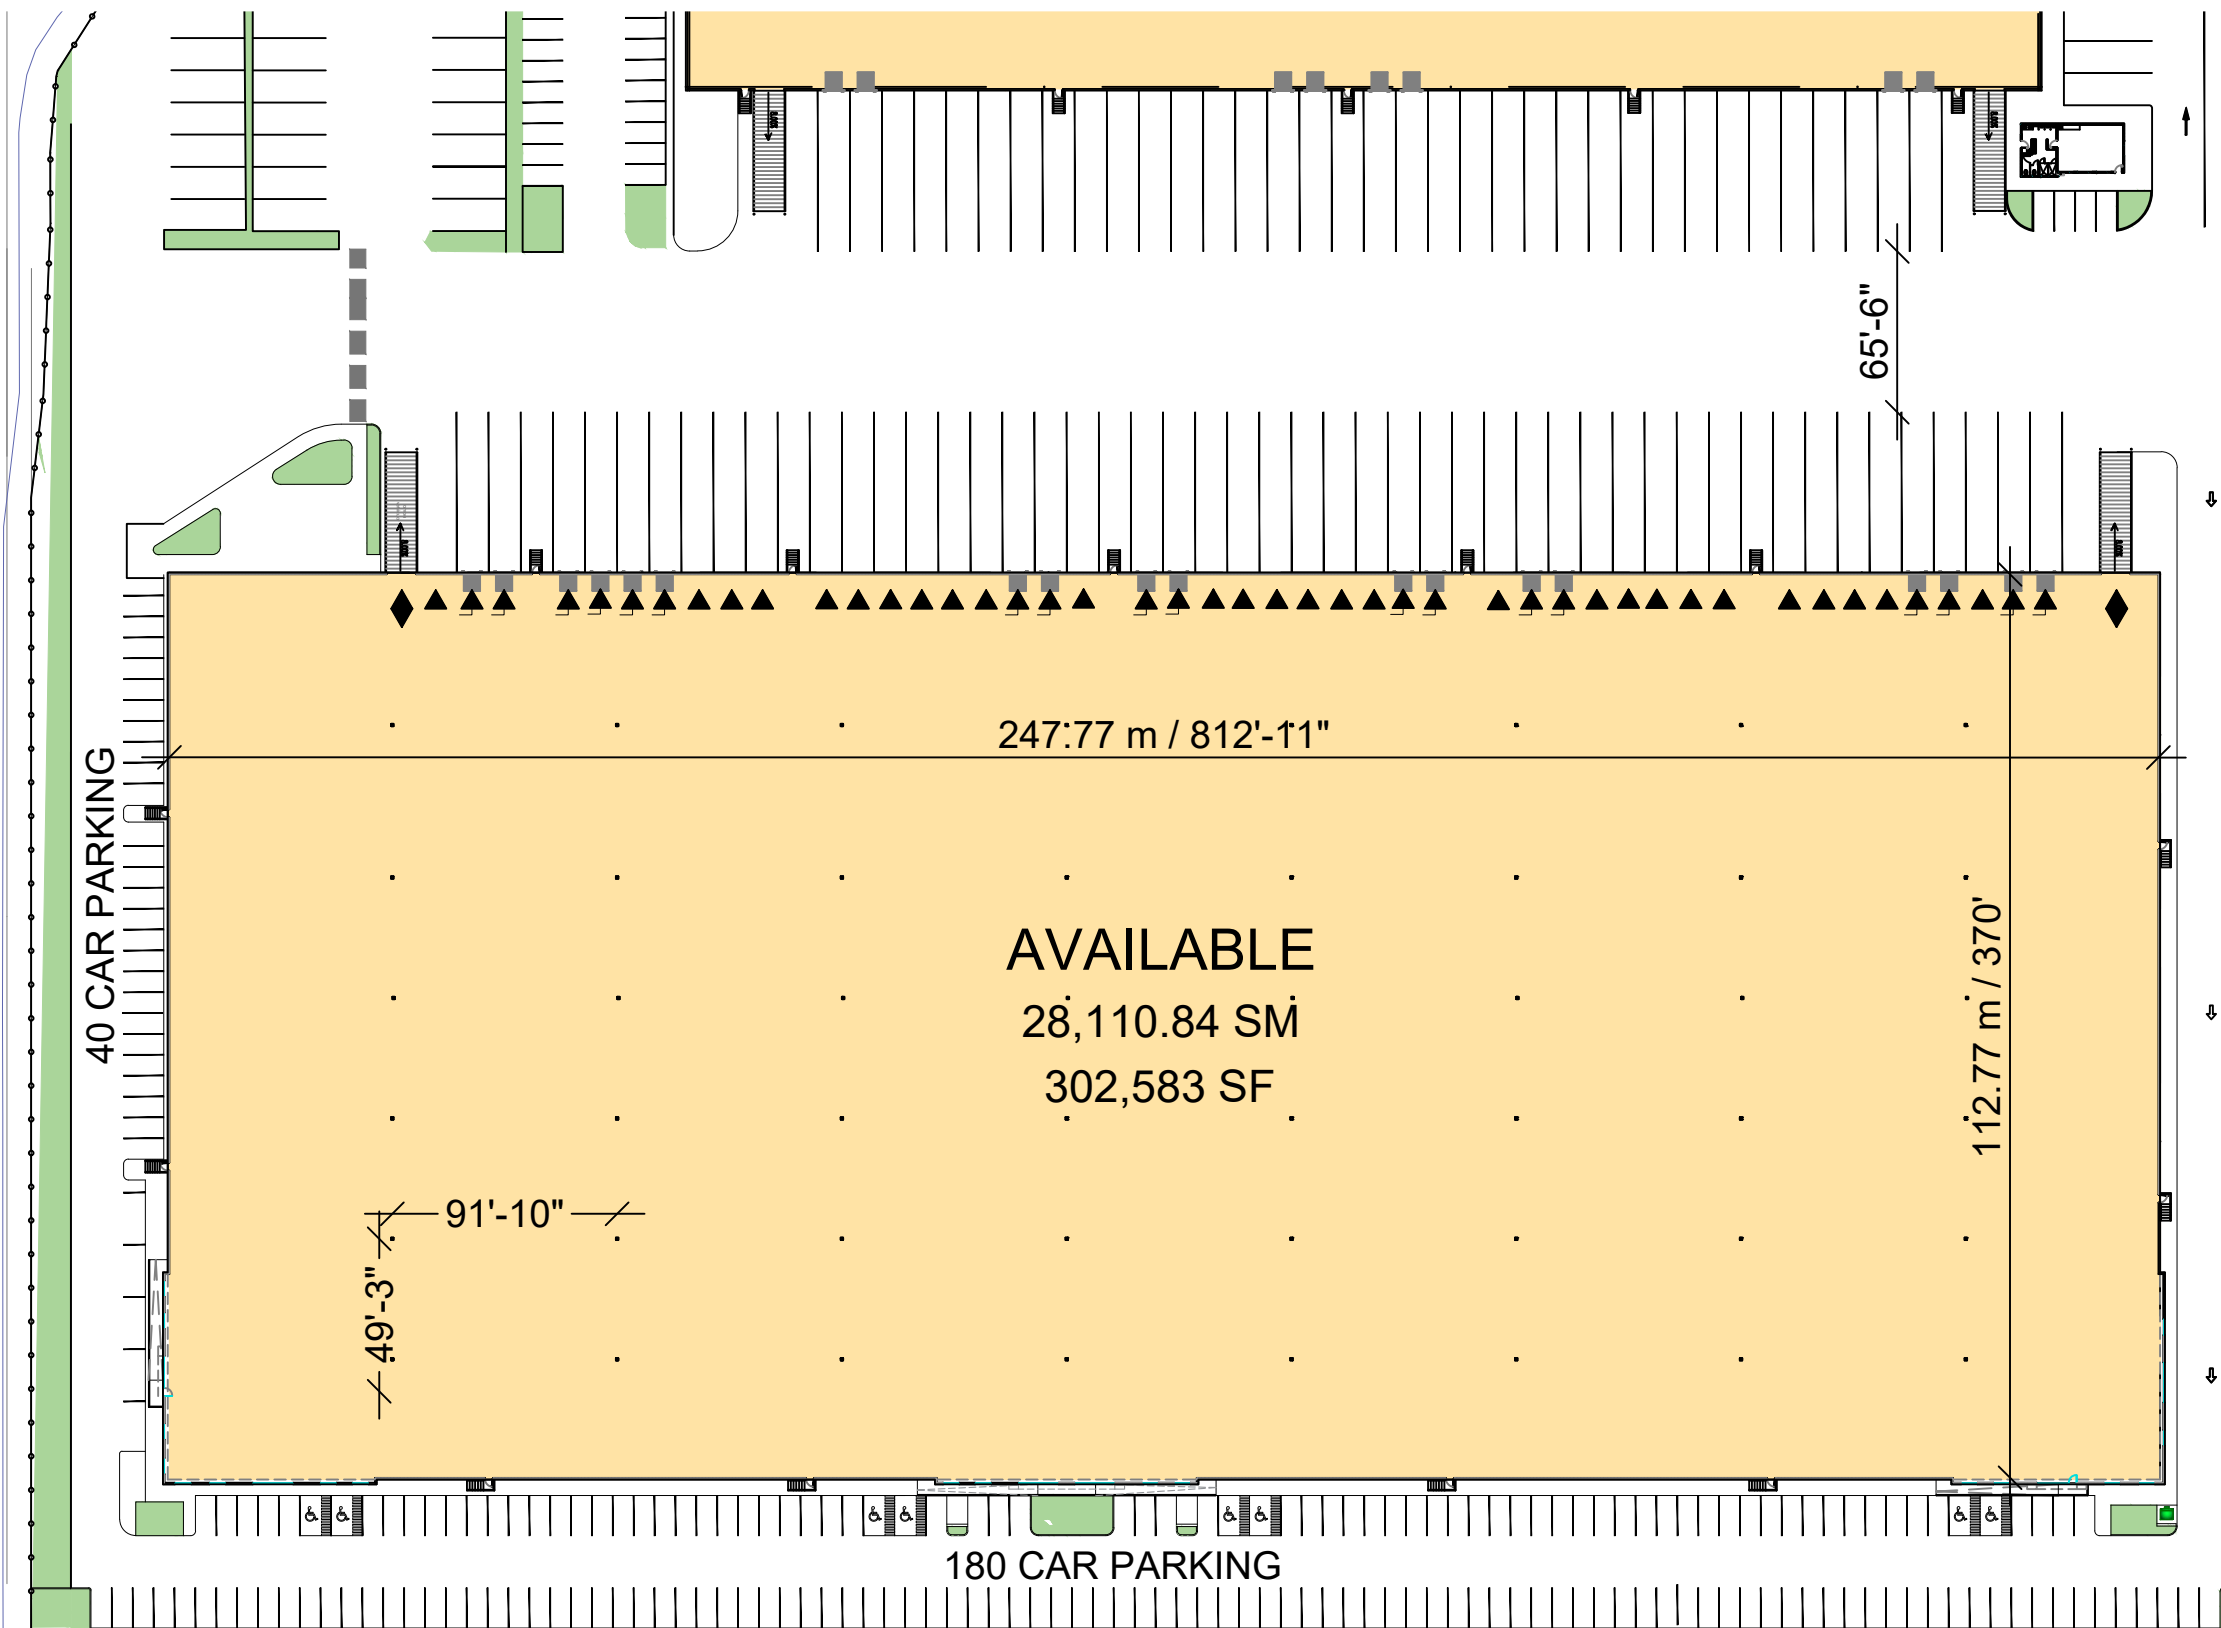

PROLOGIS PARK APODACA # 14

SITE PLAN

DATA:

BUILDING 14	302,583 S.F / 28,110.84 SM
DOCK DOORS	18 POSITIONS
PARKING SPACES	220 SPACES
DRIVE IN DOORS	2
DROP LOTS	8 SPACES

LEGEND:

- LAND
- LEASED AREA
- AVAILABLE
- PLANNED
- ▲ DOCK POSITION
- ▲ DOCK POSITION W/LEVELER
- △ FUTURE DOCK POSITION
- ◆ DRIVE IN DOOR