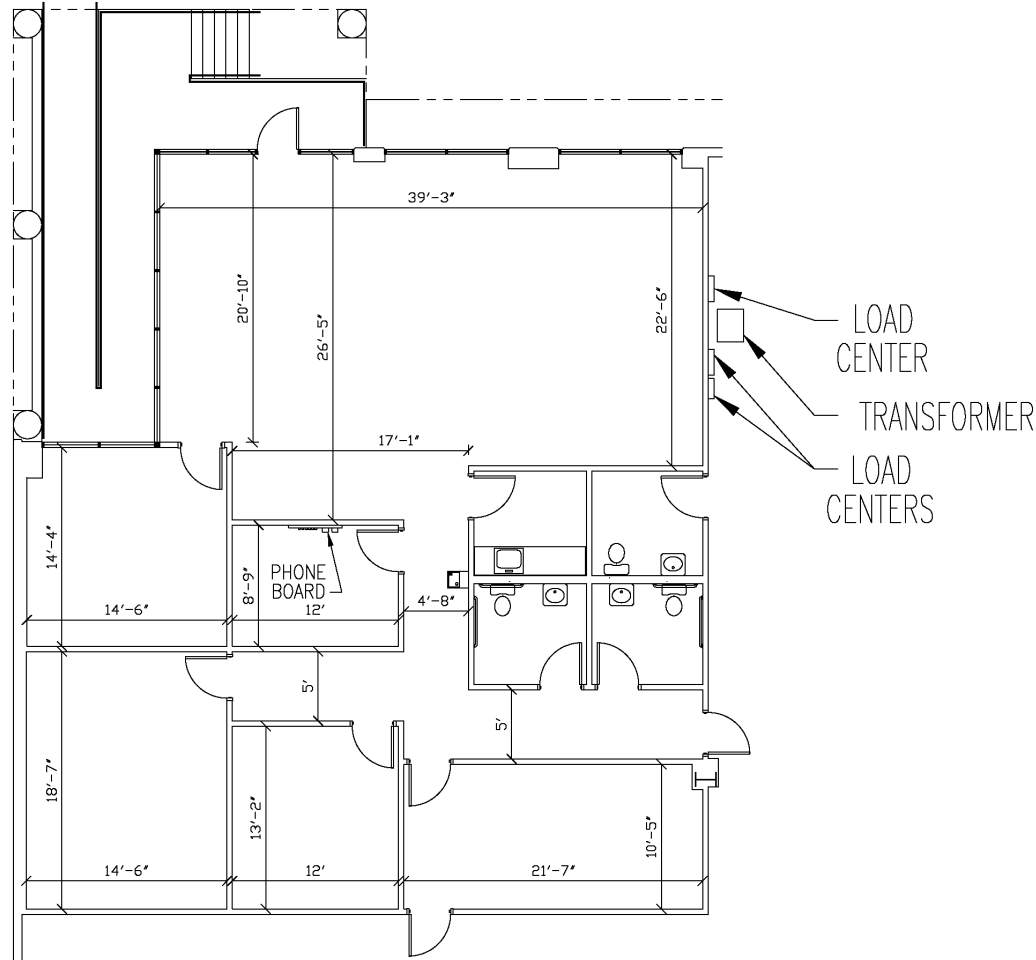

OFFICE PLAN

Prologis Tampa

8130 Anderson Road, Suite 302
Tampa, FL 33634 USA

OFFICE:	2,503 SF
WAREHOUSE:	13,497 SF
TOTAL:	16,000 SF