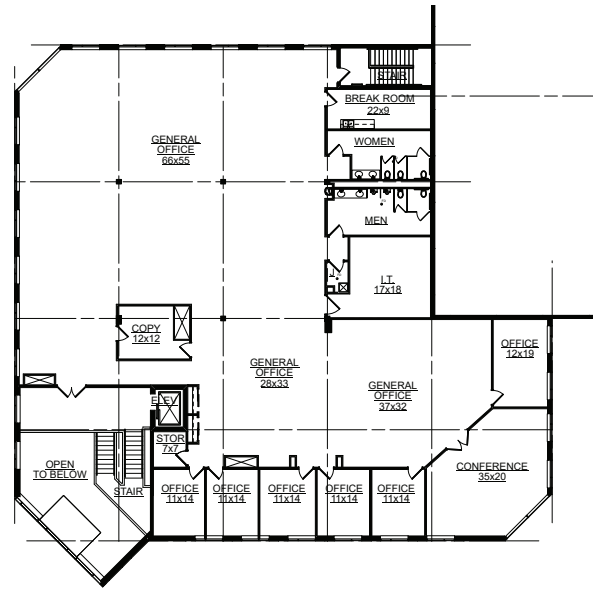

SECOND FLOOR OFFICE PLAN

Lee & Associates of Illinois

Chris Nelson
cnelson@lee-associates.com
ph +1 773 355 3011
9450 W. Bryn Mawr Avenue
Suite 550
Rosemont, IL 60018

Jeff Janda, SIOR
jjanda@lee-associates.com
ph +1 773 355 3015
9450 W. Bryn Mawr Avenue
Suite 550
Rosemont, IL 60018

Mike Plumb
mplumb@lee-associates.com
ph +1 773 355 3019
9450 W. Bryn Mawr Avenue
Suite 550
Rosemont, IL 60018

Prologis

Julia Makarieva
jmakarieva@prologis.com
ph +1 847 292 3863
6250 N. River Road
Suite 1100
Rosemont, IL 60018
prologis.com