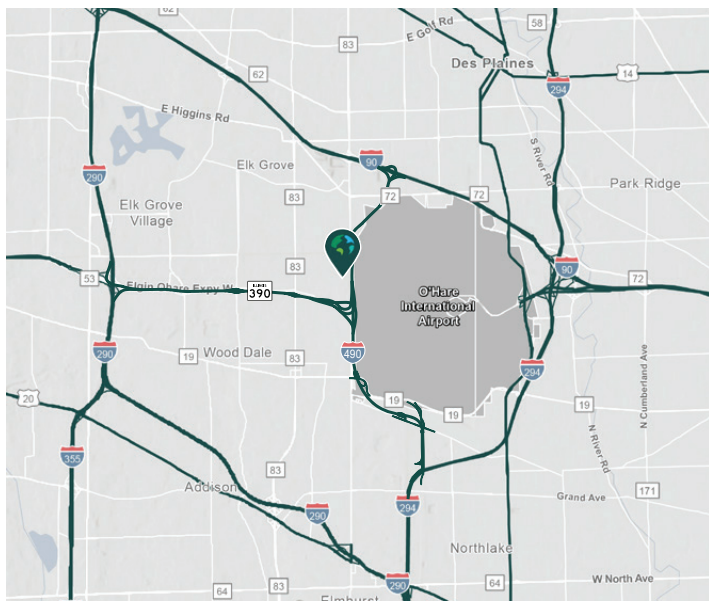

92,000 SF

491 Supreme Drive  
Bensenville, IL 60106

Prologis Bensenville

- Low DuPage County taxes
- High image office with functional layout
- Located in Bensenville Industrial Park
- Immediate access to I-490, I-90, I-294, I-290 and O'Hare International Airport