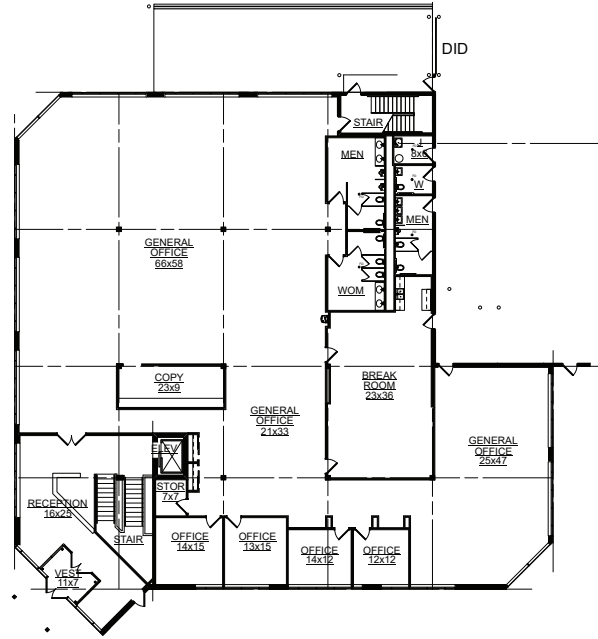

## Property Features

Available Space	92,000 SF
Office SF	10,733 SF first floor 9,965 SF second floor 311 SF warehouse office 350 SF warehouse mezzanine
Clear Height	25'
Column Spacing	48' x 48' typical
Dock Doors	16 exterior docks with levelers 1 interior cargo dock with leveler
Drive-in Doors	1 ramped drive in
Parking	91 car stalls (expandable)
Sprinkler	ESFR

## FIRST FLOOR OFFICE PLAN

## SECOND FLOOR OFFICE PLAN