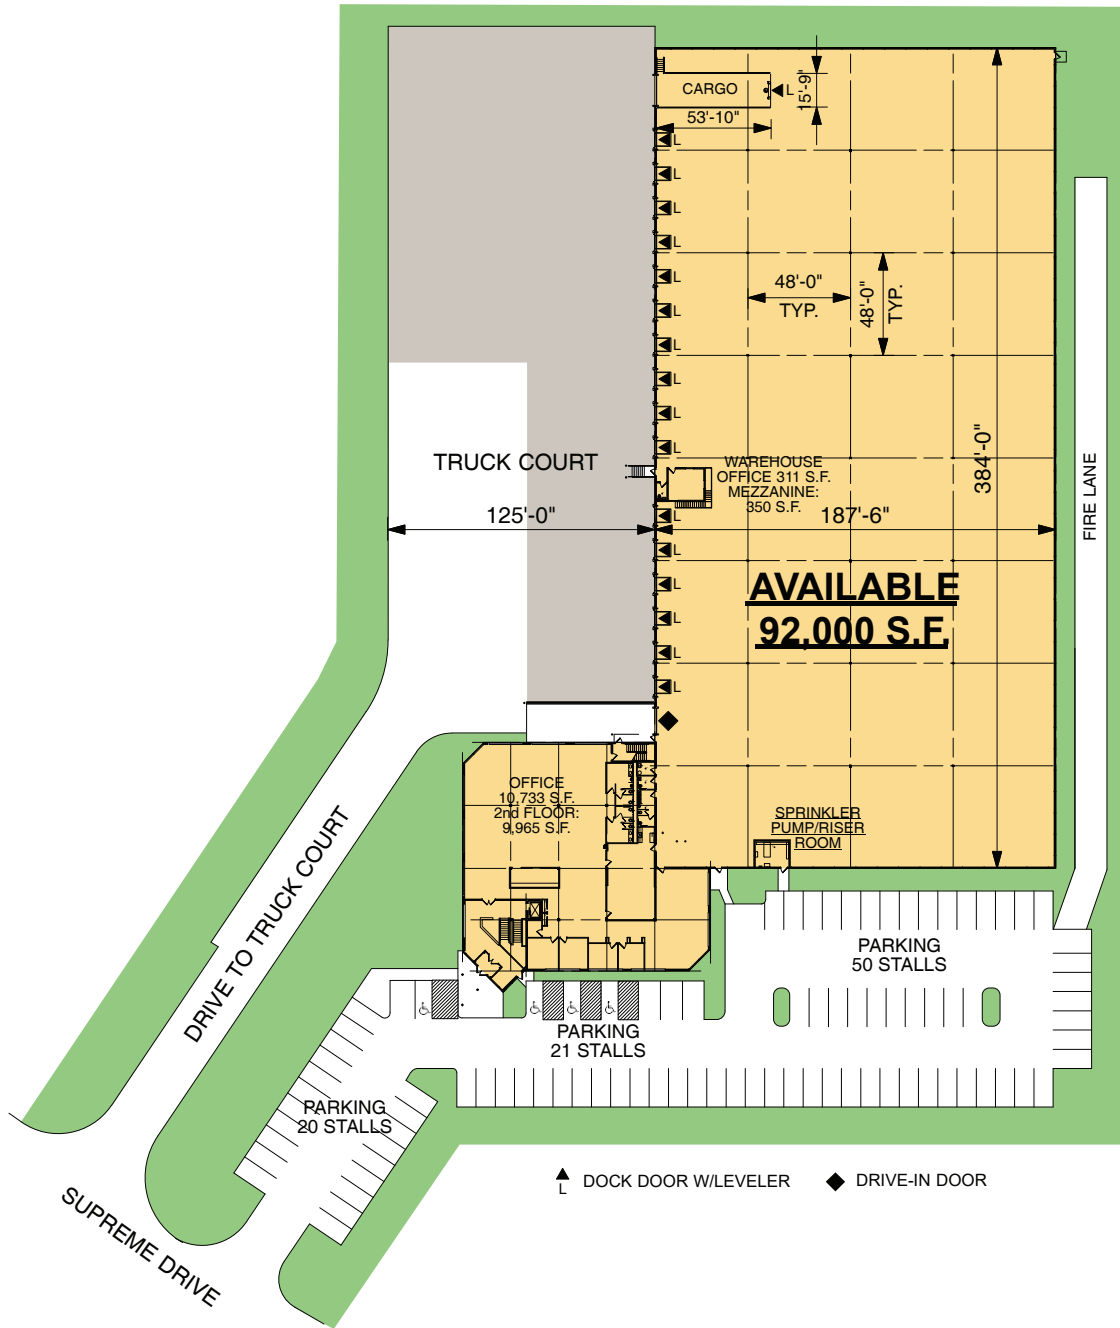

Unlock the full potential of your warehouse with one strategic, single-source partner.

Lee & Associates of Illinois

Chris Nelson
cnelson@lee-associates.com
ph +1 773 355 3011
9450 W. Bryn Mawr Avenue
Suite 550
Rosemont, IL 60018

Jeff Janda, SIOR
jjanda@lee-associates.com
ph +1 773 355 3015
9450 W. Bryn Mawr Avenue
Suite 550
Rosemont, IL 60018

Mike Plumb
mplumb@lee-associates.com
ph +1 773 355 3019
9450 W. Bryn Mawr Avenue
Suite 550
Rosemont, IL 60018

Prologis

Julia Makarieva
jmakarieva@prologis.com
ph +1 847 292 3863
6250 N. River Road
Suite 1100
Rosemont, IL 60018
prologis.com