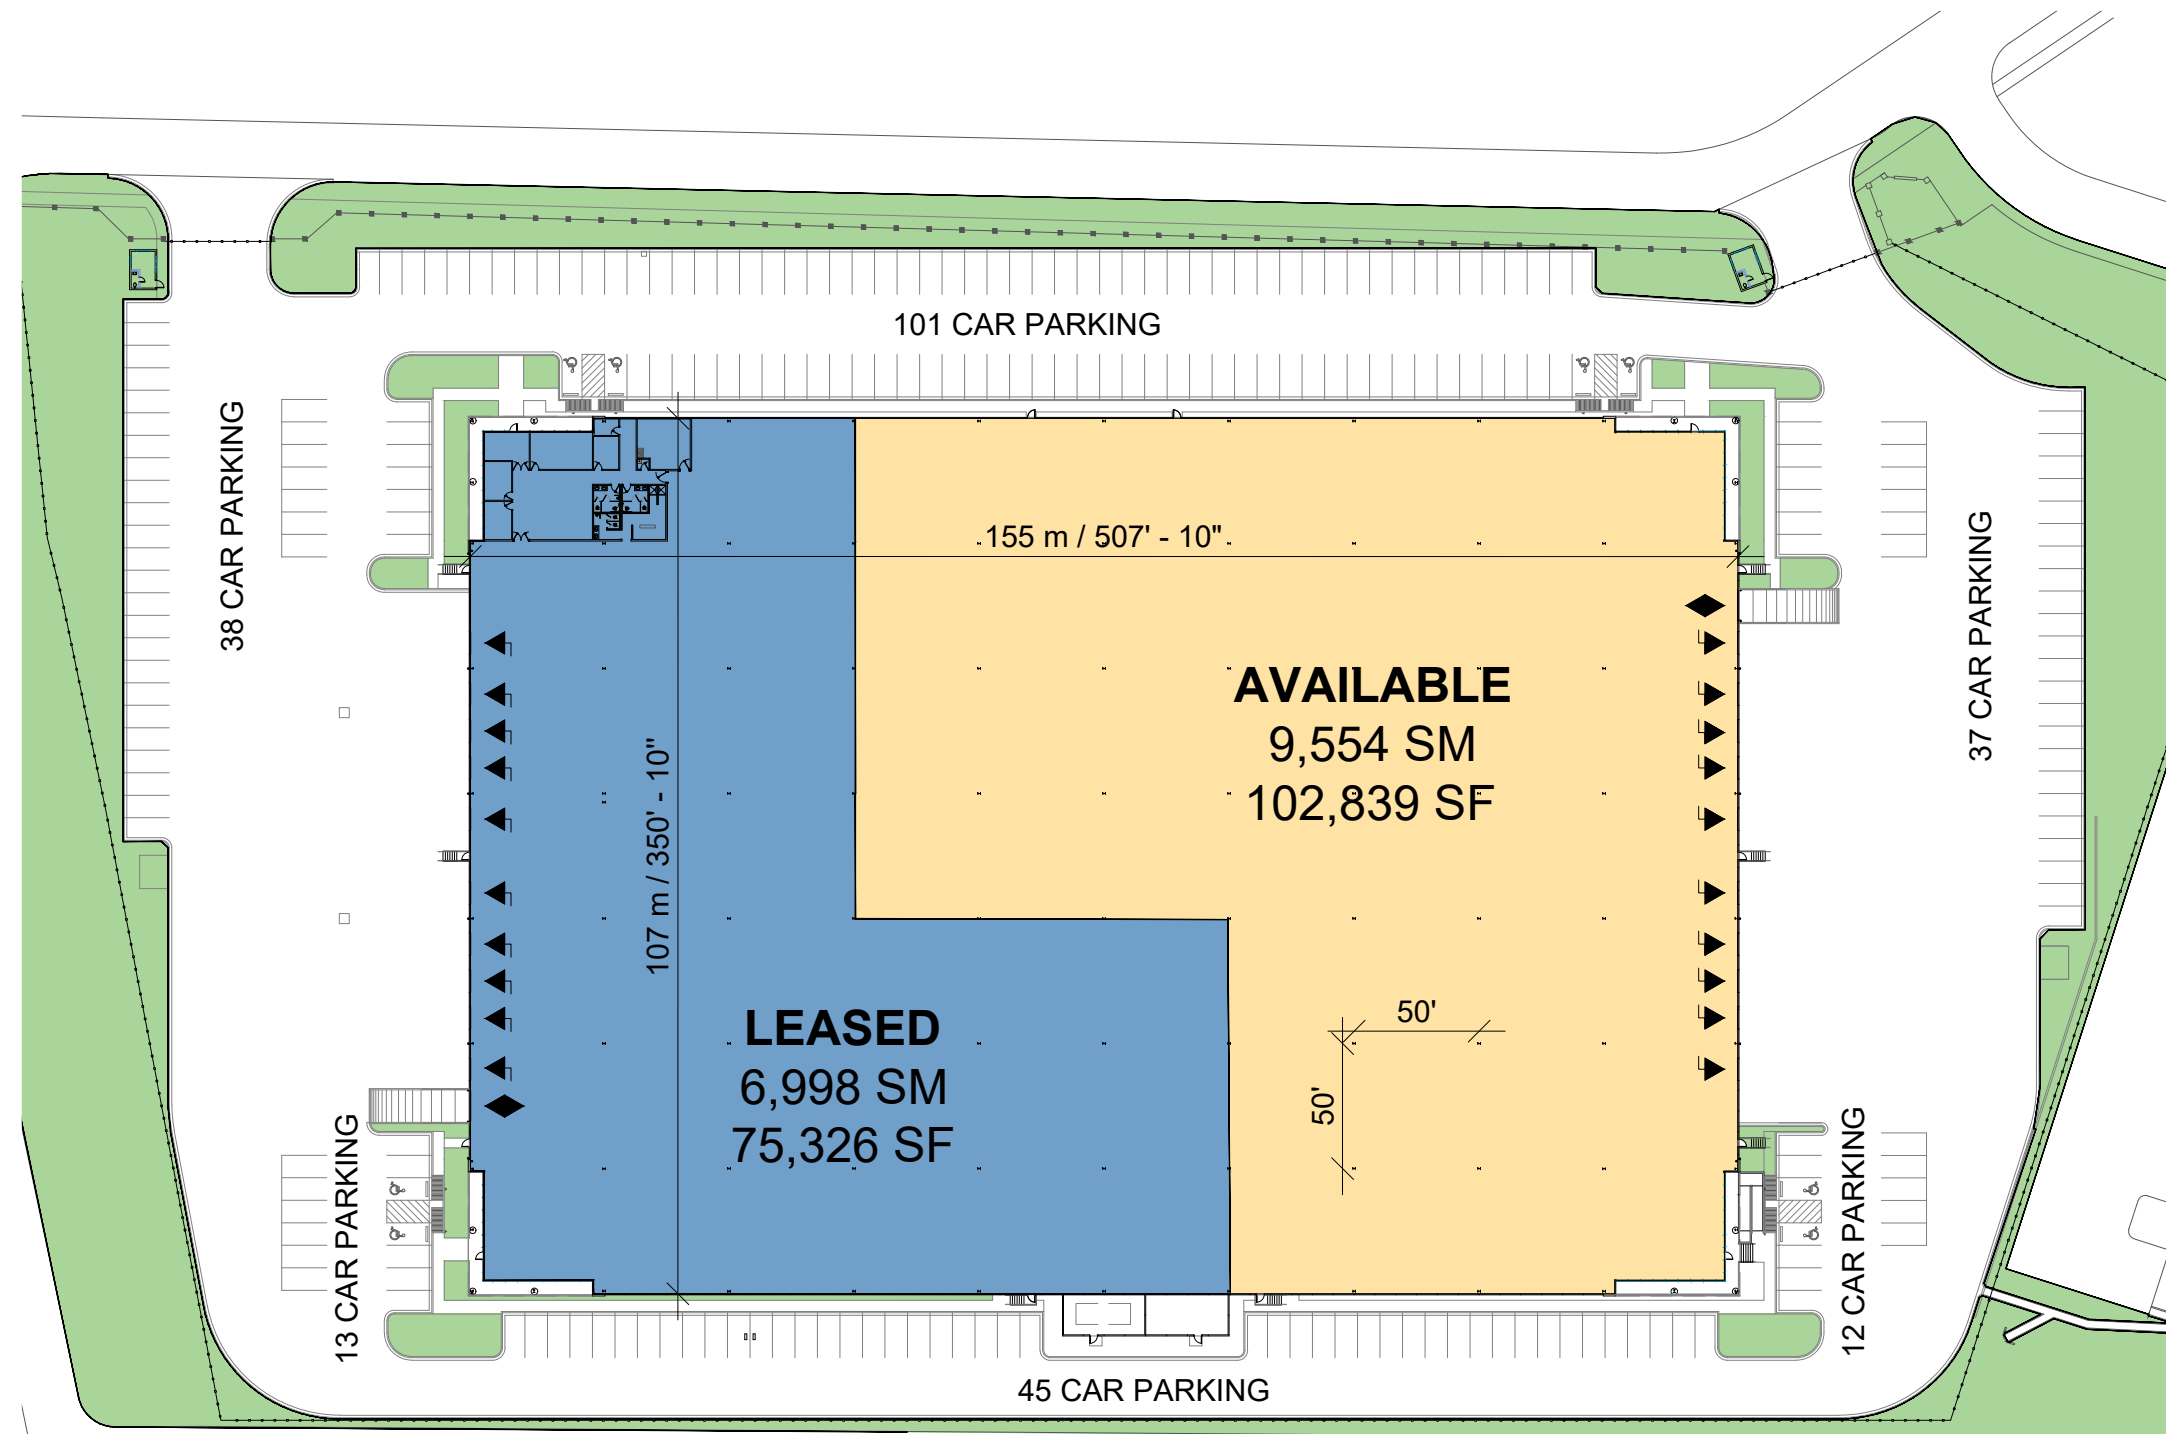

# MONTERREY INDUSTRIAL CENTER BUILDING 13

## SITE PLAN

DATA:	
BUILDING 13	178,165 S.F / 16,552 SM
AVAILABLE	102,839 S.F / 9,554 SM
DOCK DOORS	10 POSITIONS
PARKING SPACES	142 SPACES
DRIVE IN DOORS	1
LEASED	75,326 S.F / 6,998 SM
DOCK DOORS	10 POSITIONS
PARKING SPACES	104 SPACES
DRIVE IN DOORS	1

### LEGEND:

- LAND
- LEASED AREA
- AVAILABLE
- PLANNED
- ▲ DOCK POSITION
- ▲ DOCK POSITION W/LEVELER
- △ FUTURE DOCK POSITION
- ◆ DRIVE IN DOOR

Miguel Aleman Km 21  
Prologis Park Apodaca CP 66600  
Apodaca NL. (81) 8004-8004