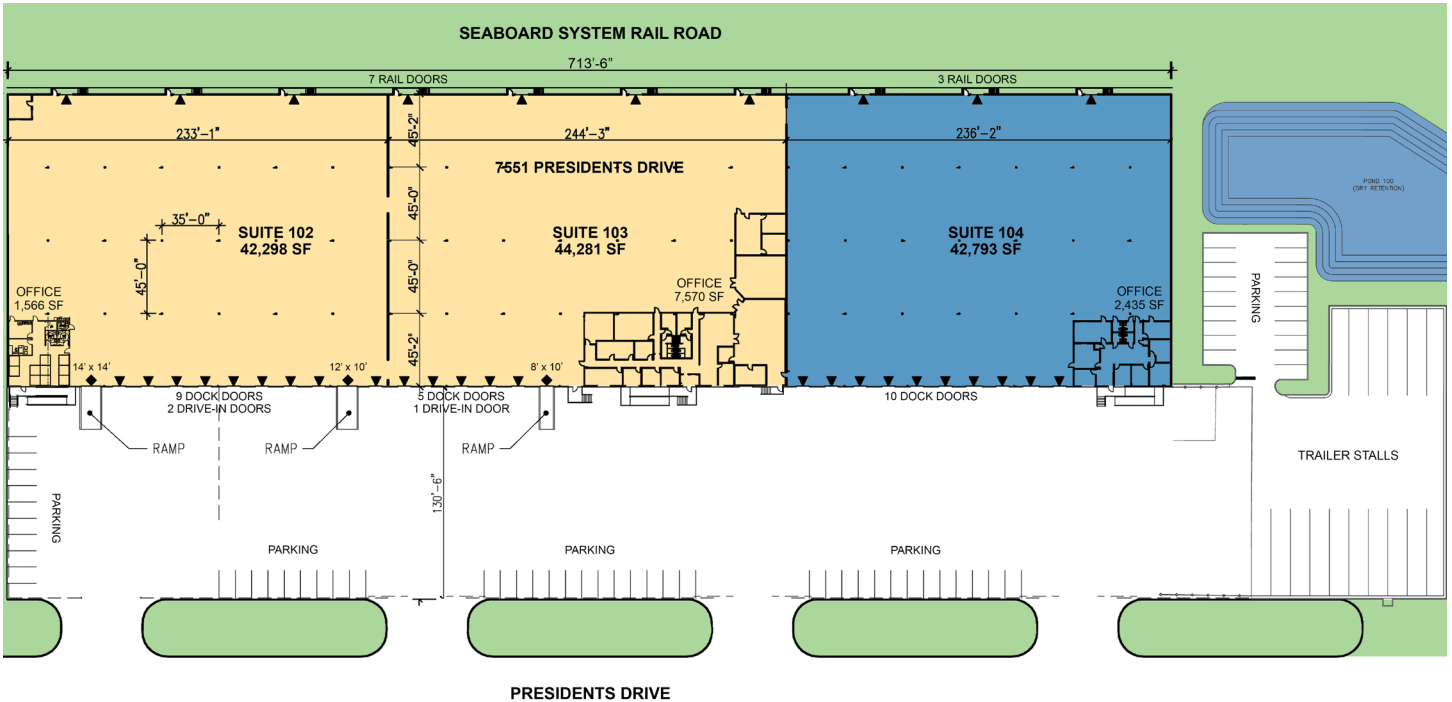

Up to 86,579 SF

Industrial Space For Lease

PRESIDENTS DRIVE

SUITE 102

- 42,298 SF available
- 1,566 SF of office
- Nine dock doors
- One 14' x 14' drive-in door
- One 12' x 10' drive-in door
- Three rail doors

SUITE 103

- 44,281 SF available
- 7,570 SF of office
- Five dock doors
- One 8' x 10' drive-in door
- Four rail doors

LEGEND

- AVAILABLE
- LEASED
- ▼ DOCK DOOR
- DRIVE-IN DOOR

Jones Lang LaSalle
Matthew E. Sullivan, SIOR, CCIM
matt.sullivan@am.jll.com
+1 407.930.1802 phone
250 S. Orange Avenue, Suite 700P
Orlando, FL 32801 USA

Jones Lang LaSalle
Wilson McDowell, SIOR, CCIM
Wilson.mcdowell@am.jll.com
+1 407.930.1801 phone
250 S. Orange Avenue, Suite 700P
Orlando, FL 32801 USA

Jones Lang LaSalle
Bobby Isola, SIOR, CCIM
bobby.isola@am.jll.com
+1 407.930.1804 phone
250 S. Orange Avenue, Suite 700P
Orlando, FL 32801 USA