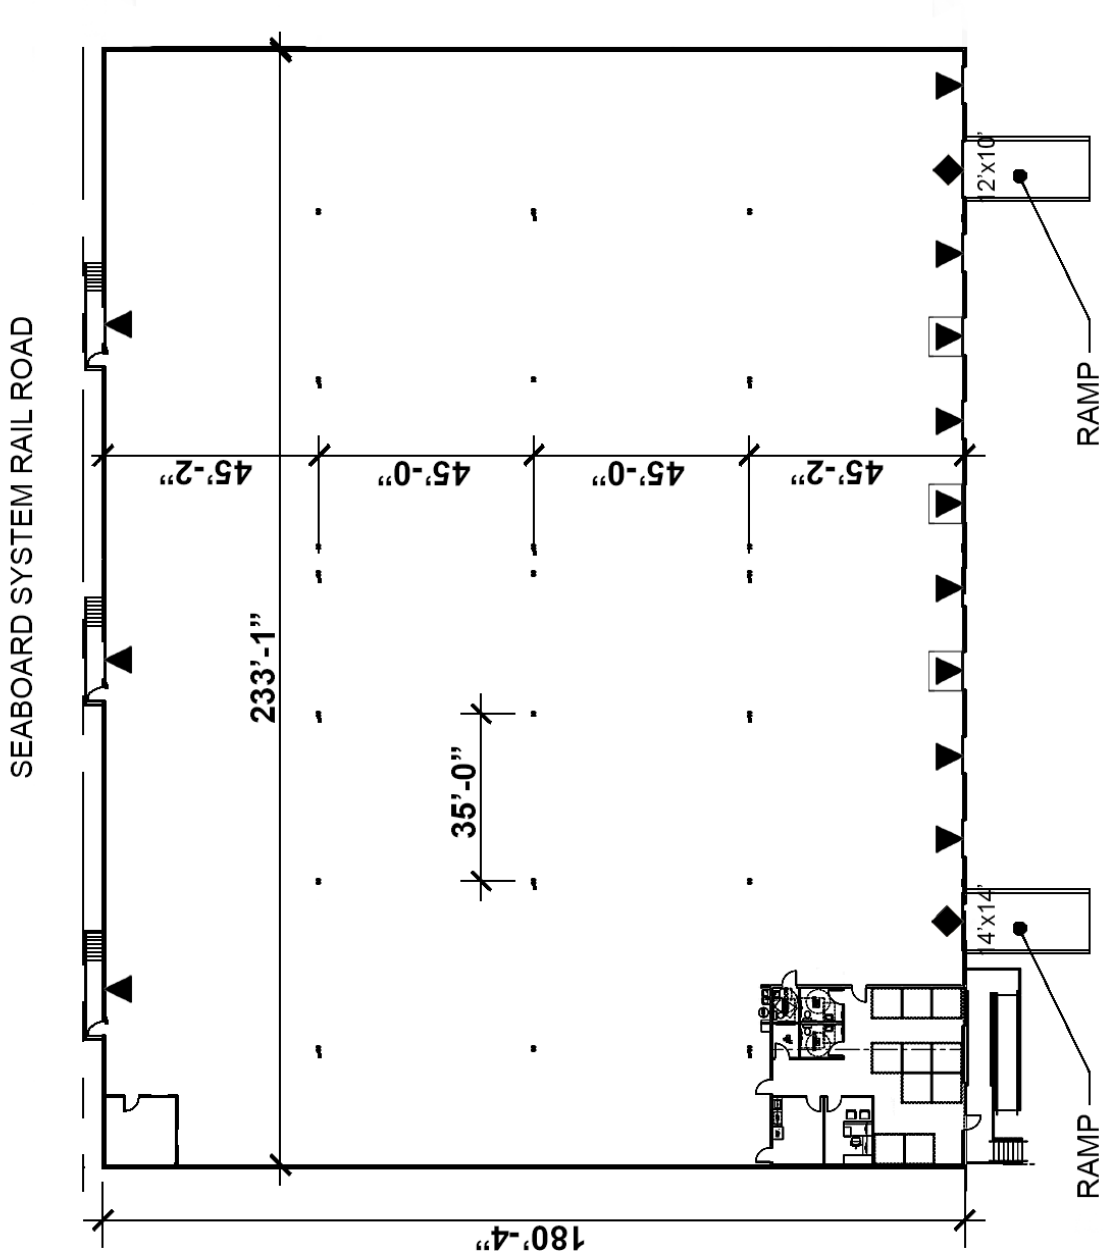

Prologis Orlando Central Park
7551 Presidents Drive, Suite 102
Orlando, FL 32809 USA

OFFICE: 1,566 SF
WAREHOUSE: 40,732 SF
TOTAL: 42,298 SF

DOCK DOORS: 9

14' x 14' DRIVE-IN DOOR: 1

12' x 10' DRIVE-IN DOOR: 1

RAIL DOORS: 3

Prologis Orlando Central Park
7551 Presidents Drive, Suite 103
Orlando, FL 32809 USA

OFFICE:	7,570 SF
WAREHOUSE:	36,711 SF
TOTAL:	44,281 SF
DOCK DOORS:	5
8' x 10' DRIVE-IN DOOR:	1
RAIL DOORS:	4