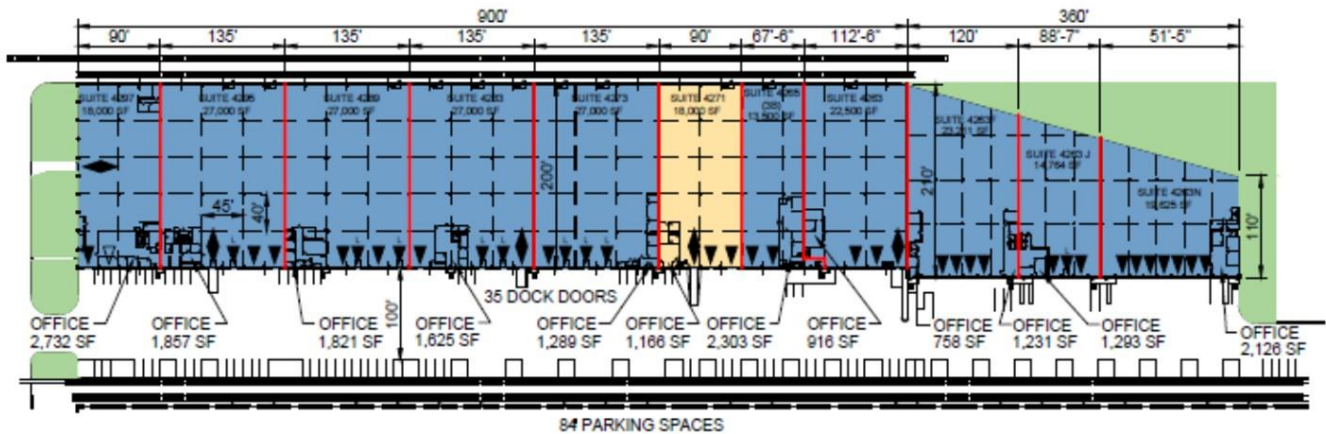

18,000 SF

Industrial Space For Lease

Prologis Richmond Distribution Center C

4271 Carolina Avenue
Richmond, VA 23222 USA

LOCATION

- Located in Richmond Distribution Center
- 8 miles from Richmond International Airport
- Within minutes to I-64, I-295 and I-95

FACILITY

- 18,000 square feet available
- 1,166 square feet of office
- 2 front load dock doors
- 1 drive-in door
- 21' clear height
- Wet sprinkler system
- Internet providers: Comcast and Verizon
- LED Lighting in Warehouse & Office
- 45' x 40' Column Spacing

18,000 SF

Industrial Space For Lease

- LEGEND:**
- ▲ DOCK POSITION
 - ▲ DOCK POSITION W/LEVELER
 - △ FUTURE DOCK POSITION
 - ◆ DRIVE-IN DOOR
 - LAND
 - LEASED AREA
 - AVAILABLE AREA

Prologis

Brian Felton

bfelton@prologis.com