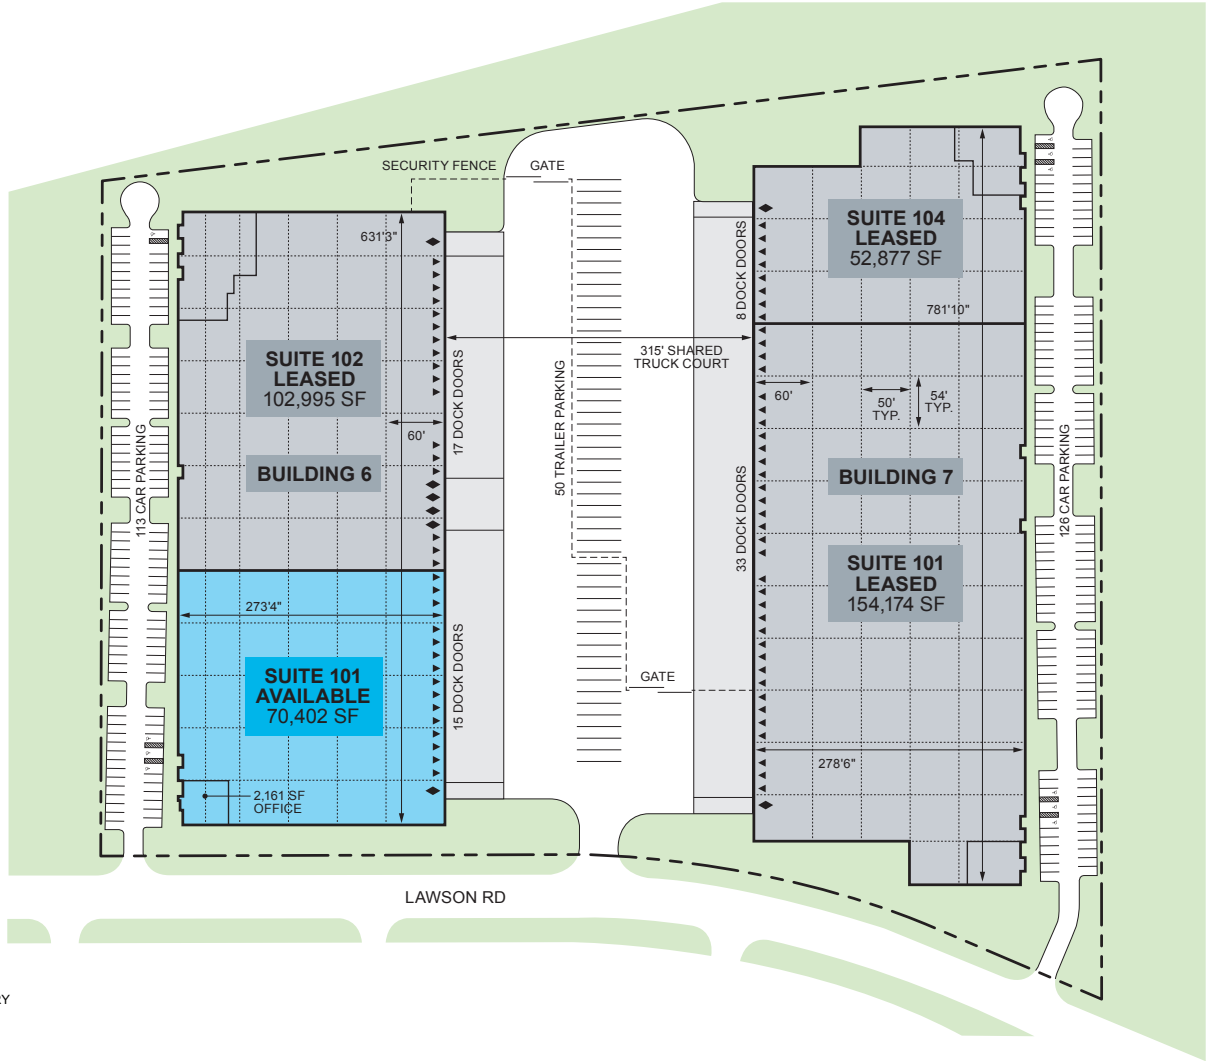

Unlock the full potential of your warehouse with one strategic, single-source partner.

Prologis
David Burchill
dburchill@prologis.com
ph +1 647 258 2613
prologis.com