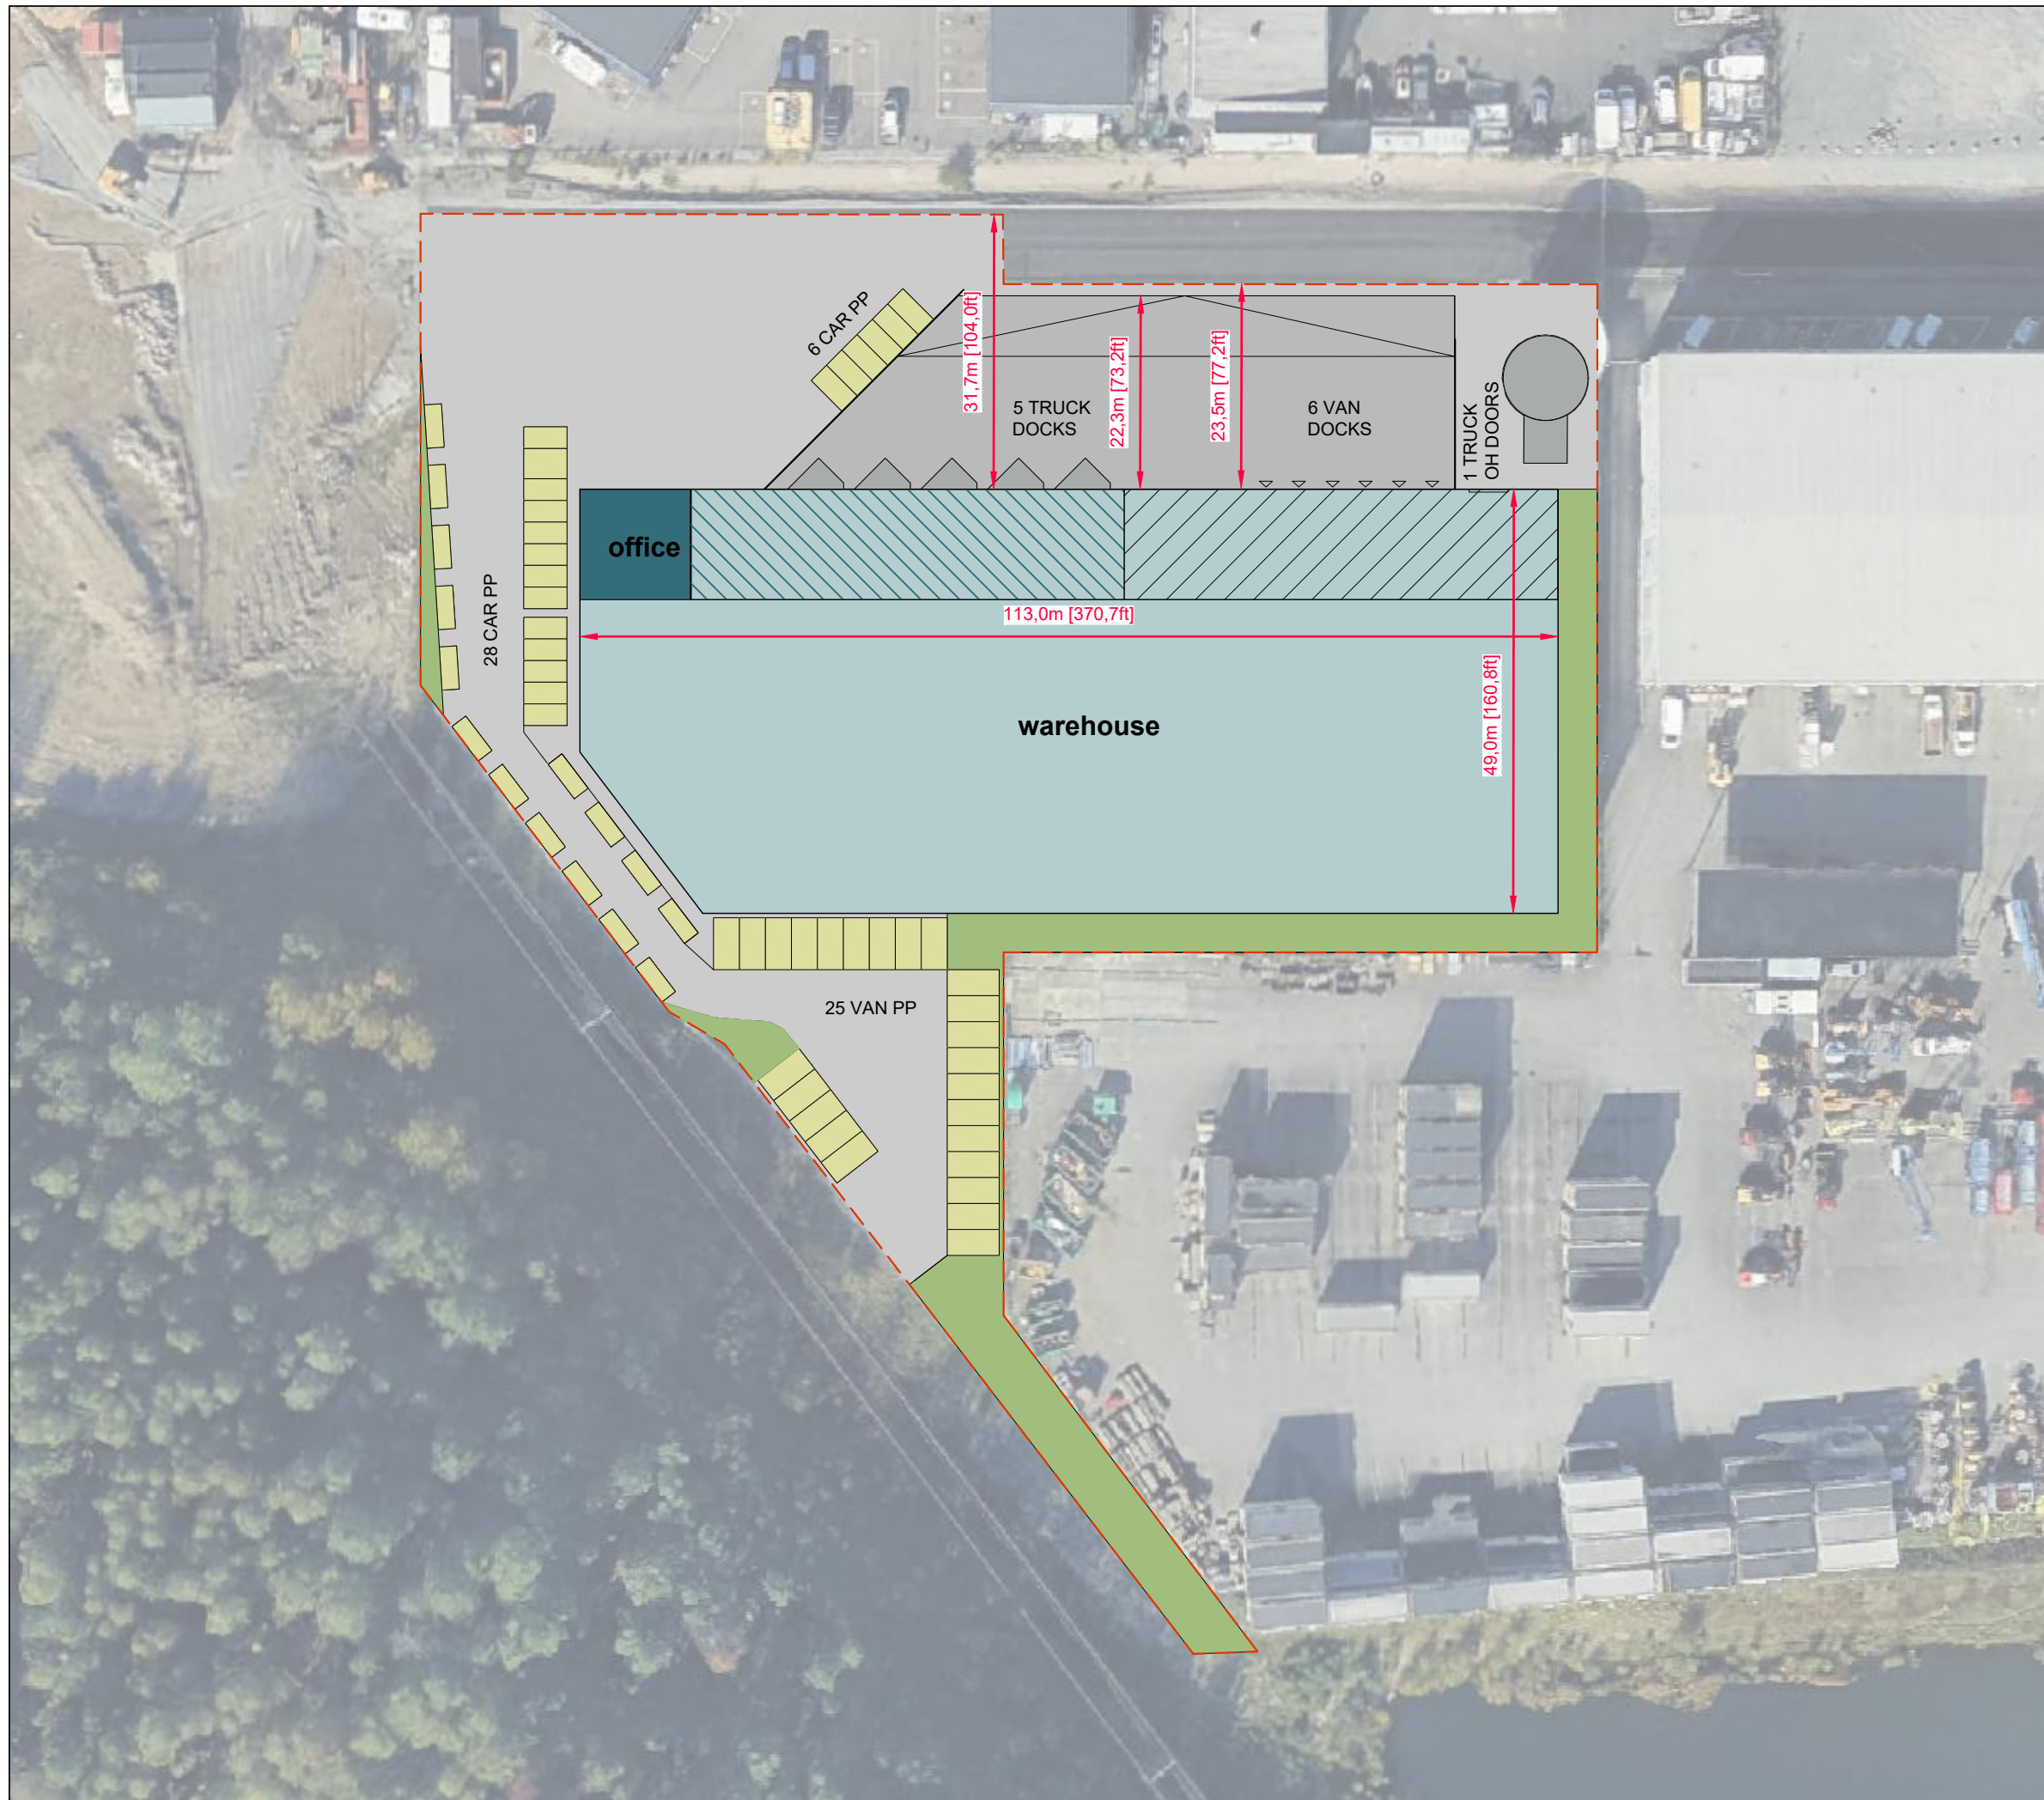

METALLVAGEN STOCKHOLM

DIMENSIONS

BUILDING DEPTH	49 m
TRUCKCOURT DEPTH	23.5 m
DOCK DOORS	5 pcs.
DOCK DOORS VANS	6 pcs.
GROUND LEVEL DOORS	1 pcs.
PARKING CARS	34 pcs.
PARKING VANS	25 pcs.

Prologis Benelux
Symphony Offices
Gustav Mahlerplein 17-21
1082 MS Amsterdam, The Netherlands
phone + 31 (0) 206556666
mail info-nl@prologis.com

projectnr. 25-1528 date 18-12-2025