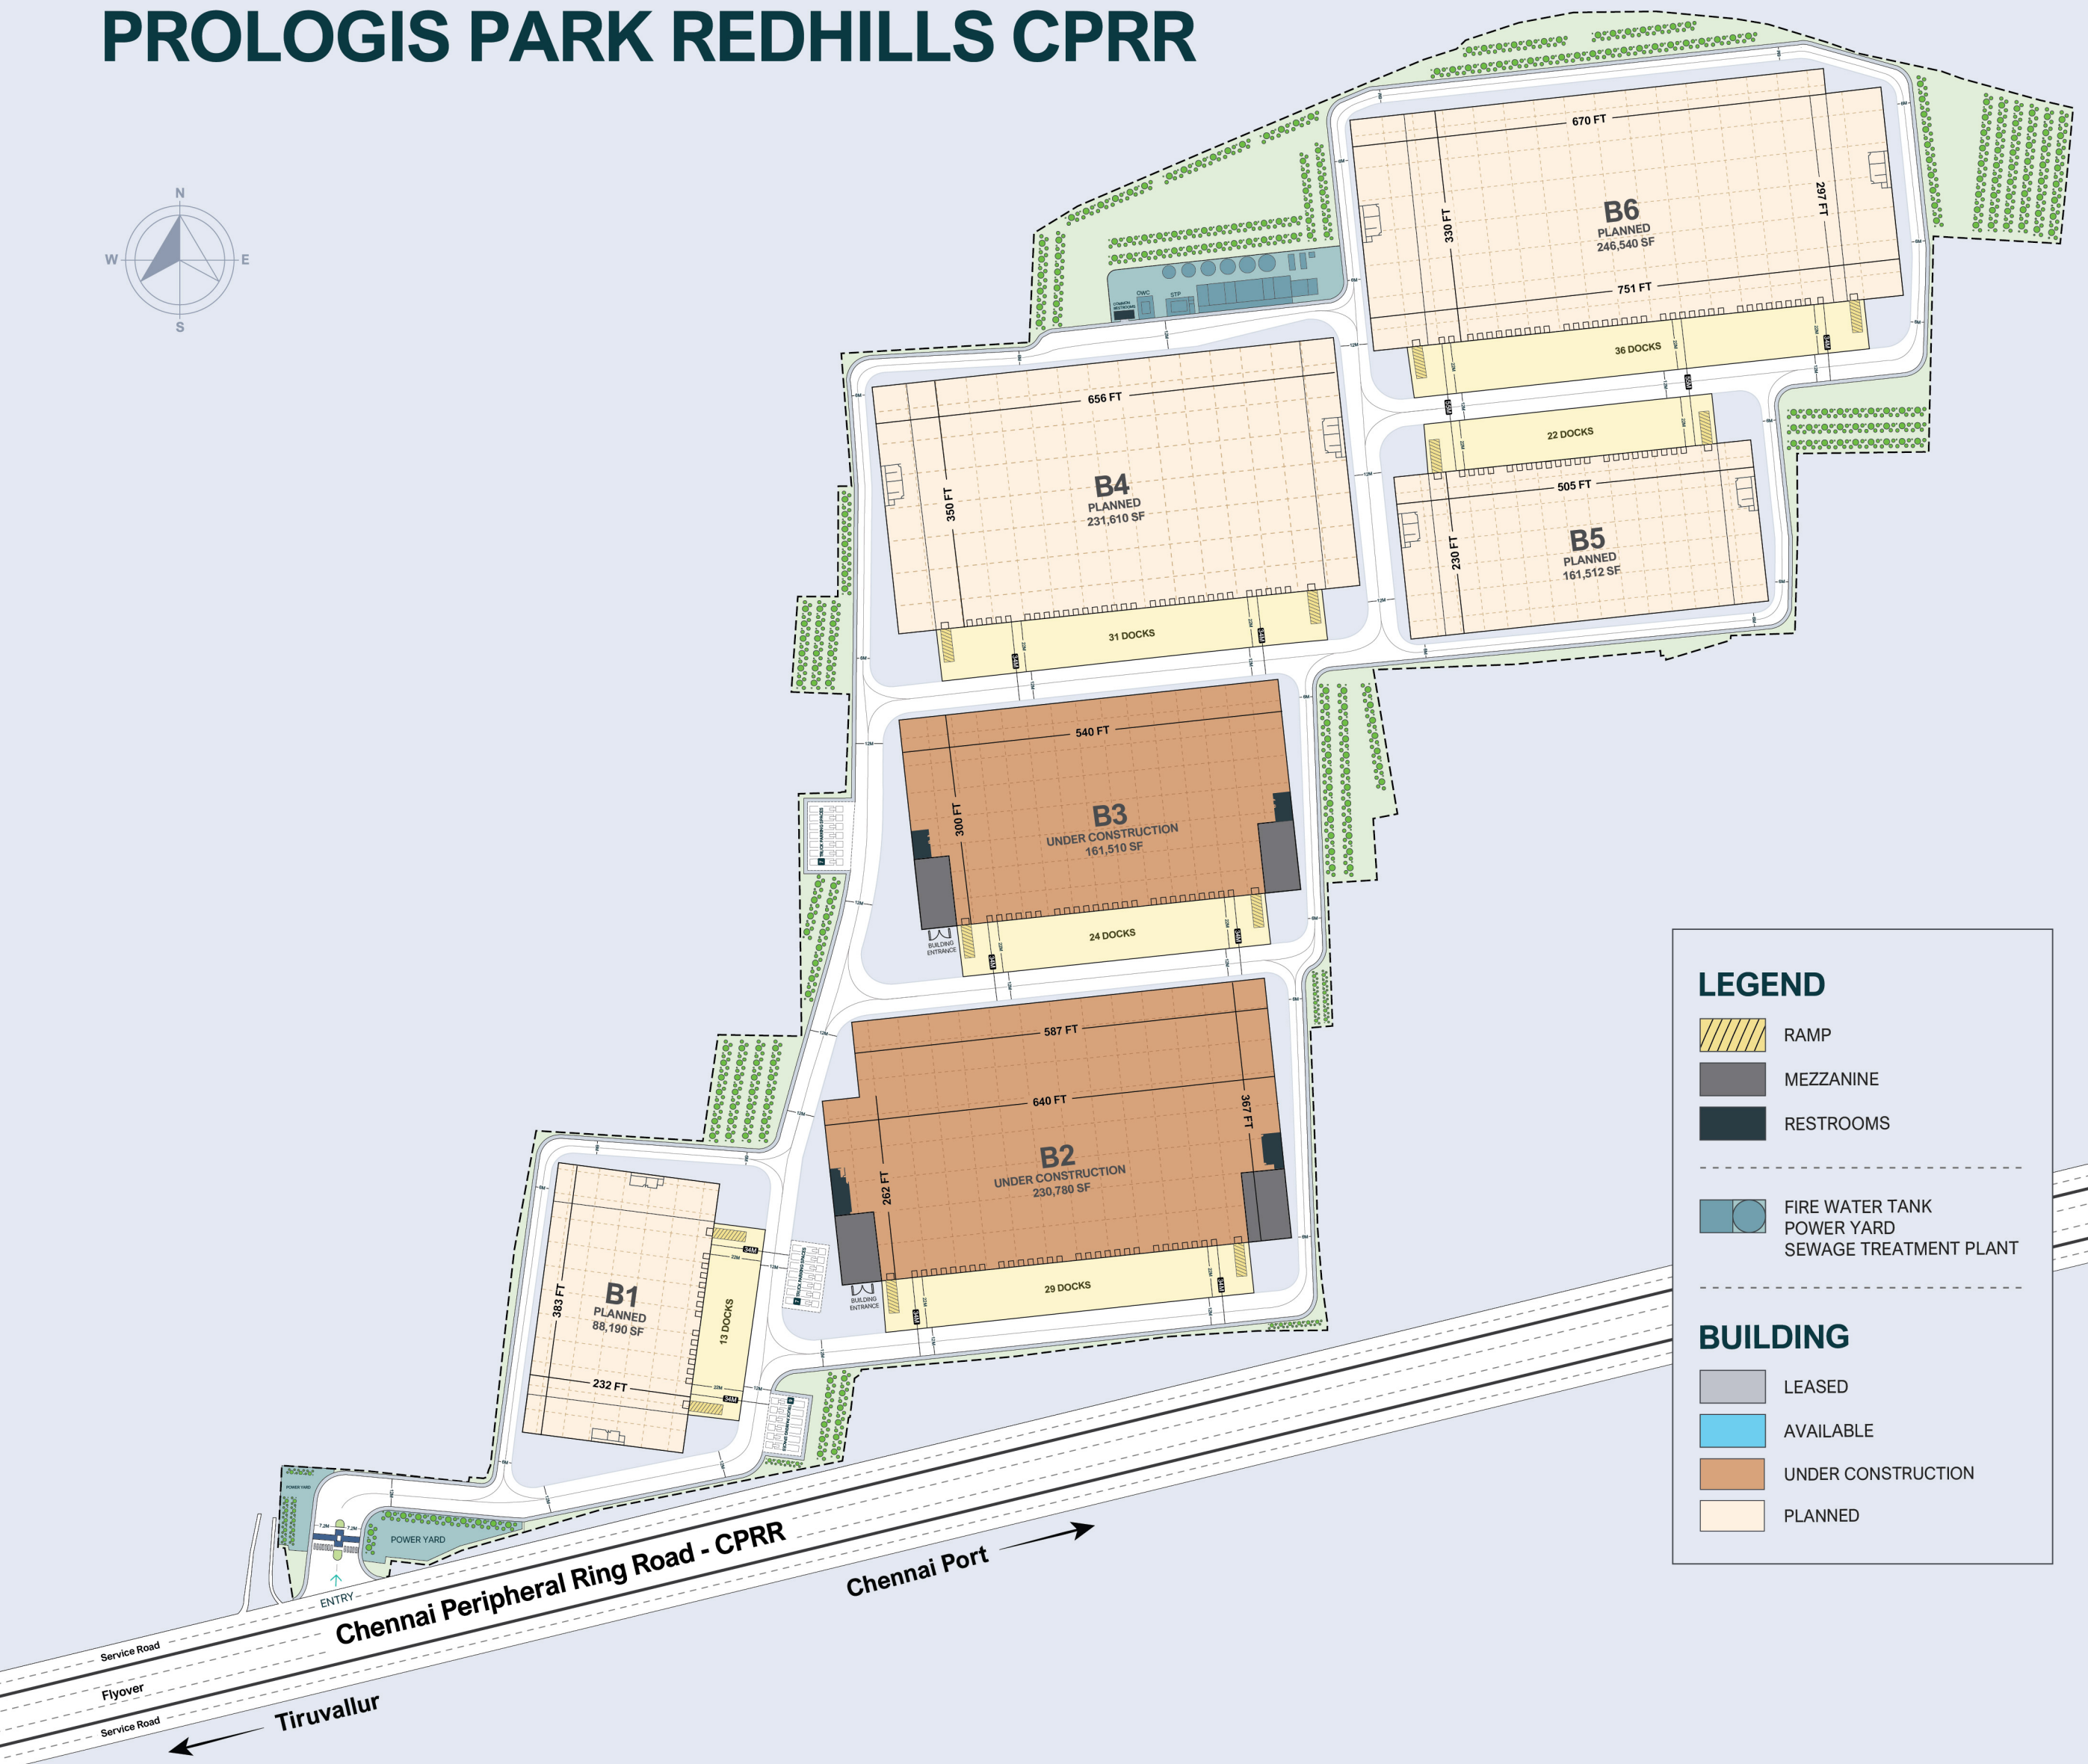

PROLOGIS PARK REDHILLS CPRR

LEGEND

-  RAMP
-  MEZZANINE
-  RESTROOMS
-  FIRE WATER TANK
-  POWER YARD
-  SEWAGE TREATMENT PLANT

BUILDING

-  LEASED
-  AVAILABLE
-  UNDER CONSTRUCTION
-  PLANNED