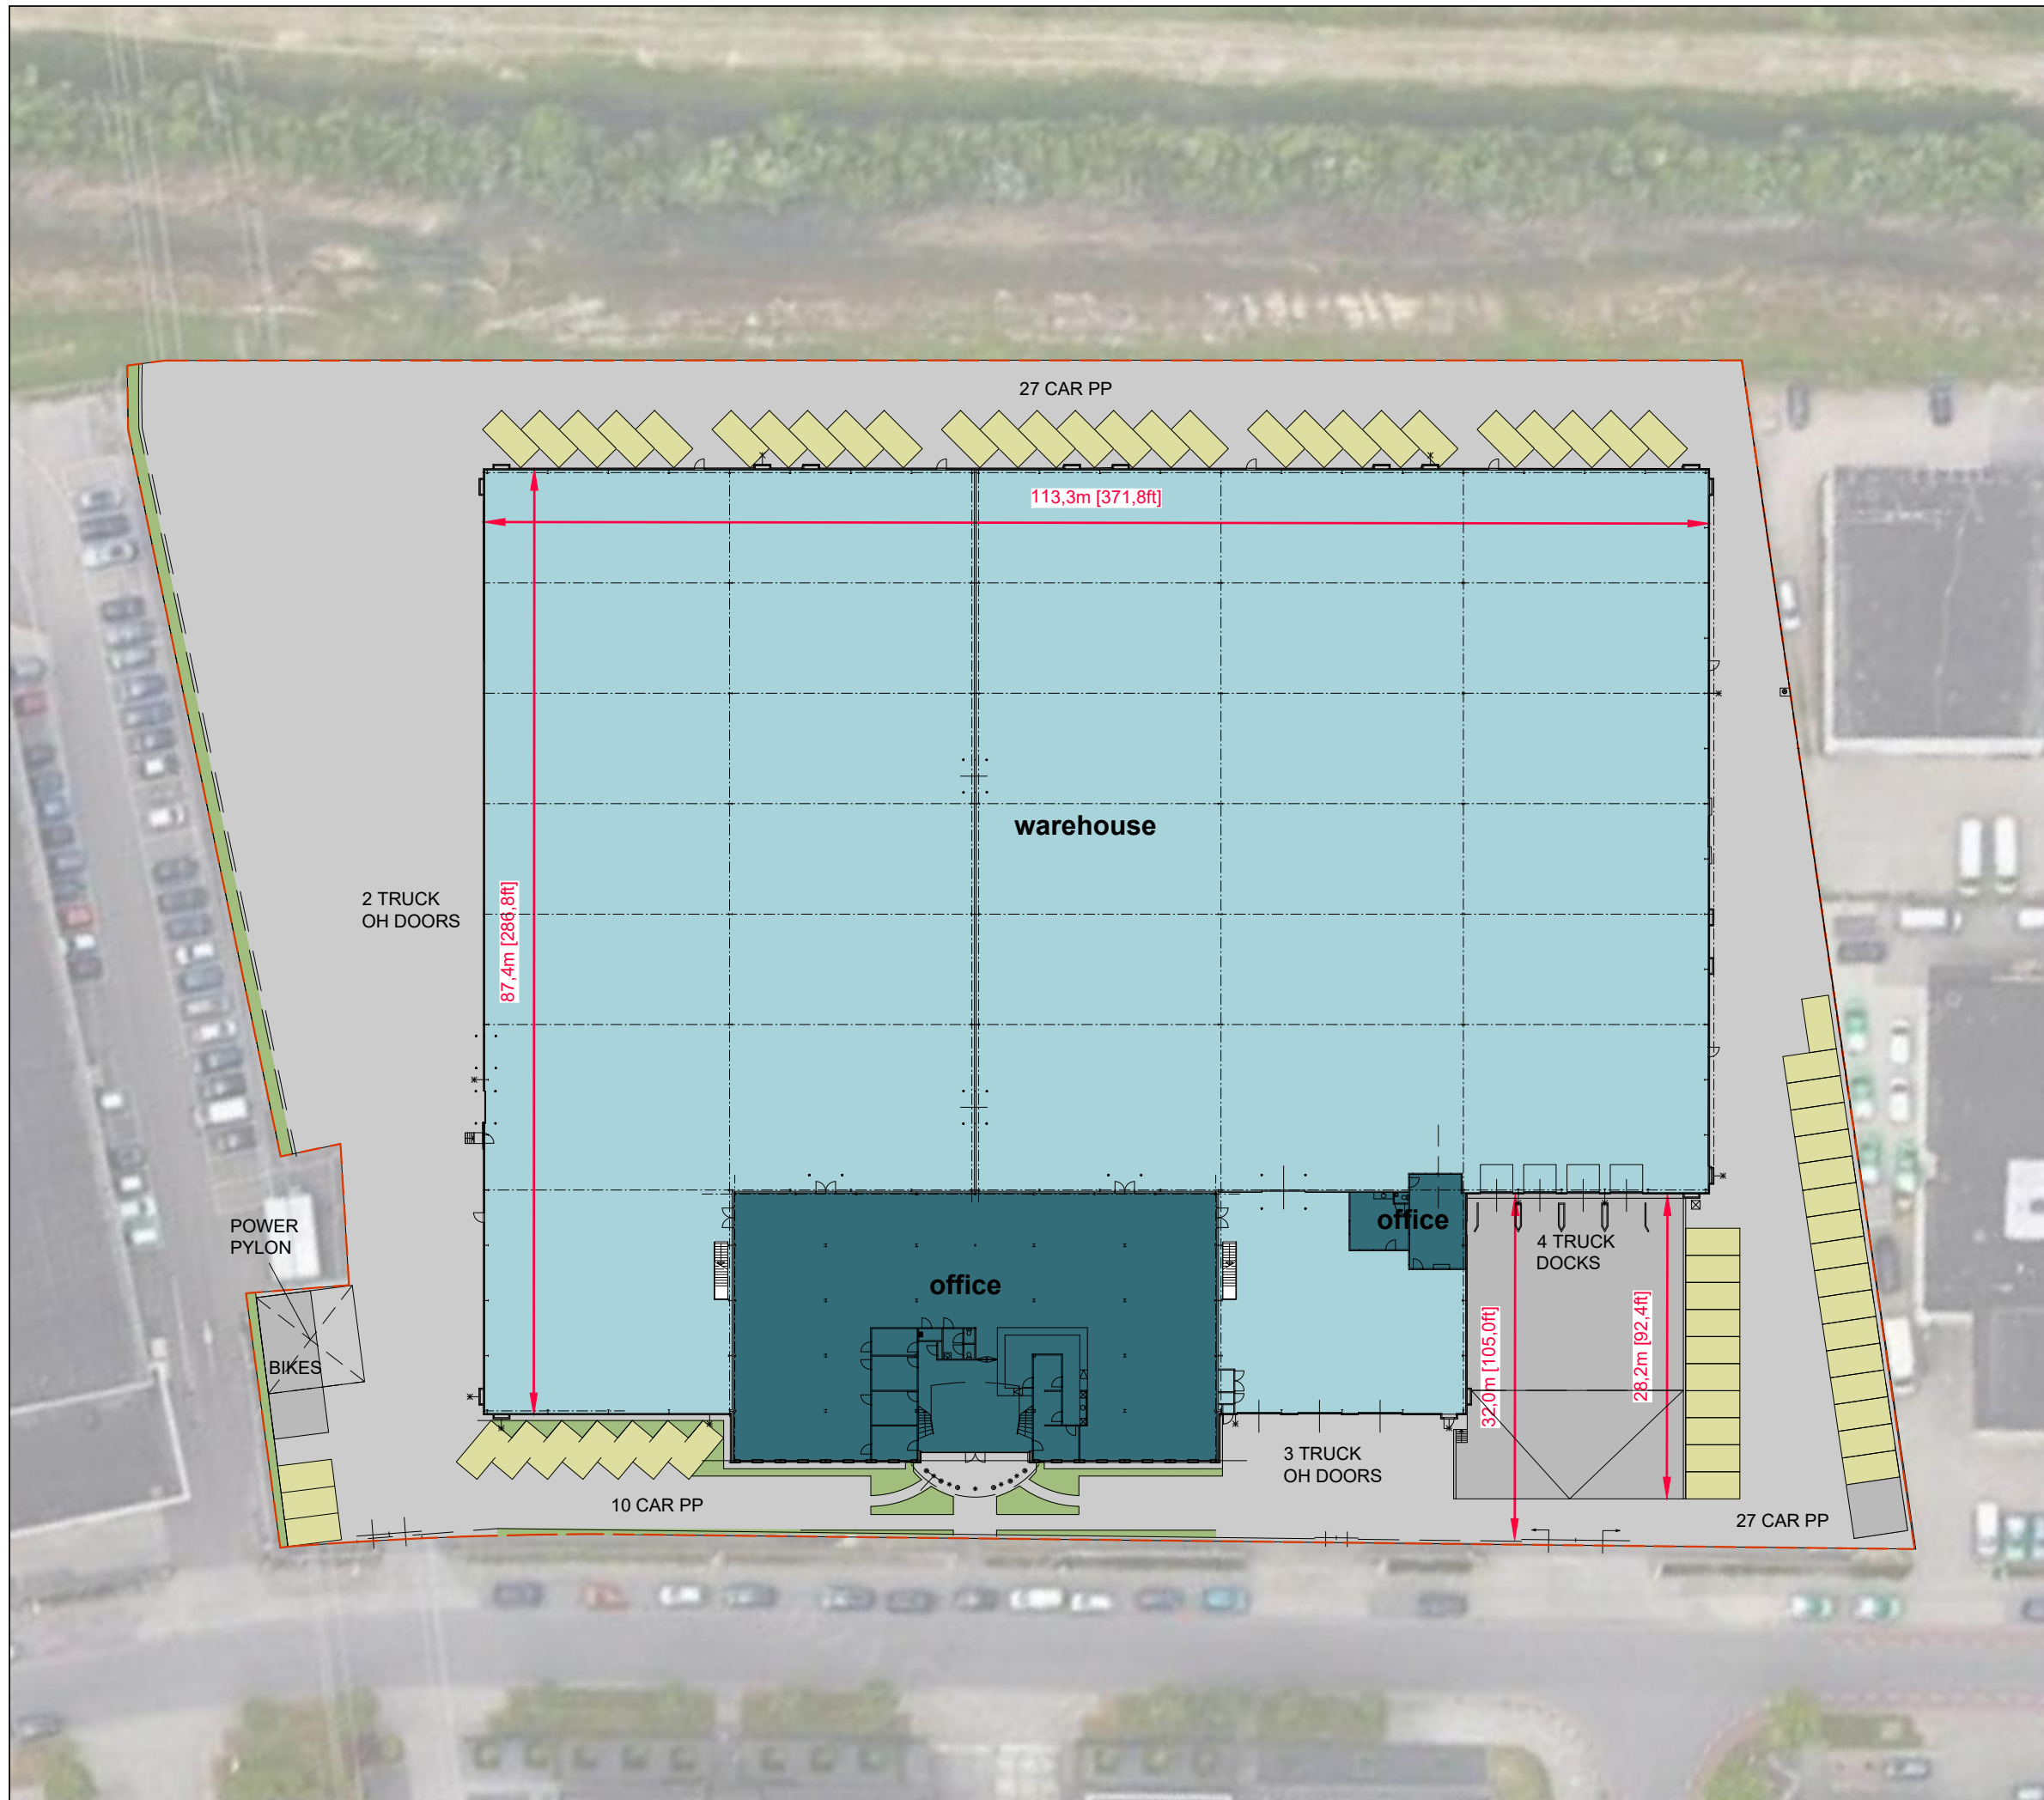

HOOGE ZIJDE EINDHOVEN

DIMENSIONS

BUILDING DEPTH	87 m
TRUCKCOURT DEPTH	32 m
DOCK DOORS	4 pcs.
GROUND LEVEL DOORS	5 pcs.
PARKING CARS	64 pcs.

Prologis Benelux
Symphony Offices
Gustav Mahlerplein 17-21
1082 MS Amsterdam, The Netherlands
phone + 31 (0) 206556666
mail info-nl@prologis.com

projectnr.
25-1528

date
18-12-2025